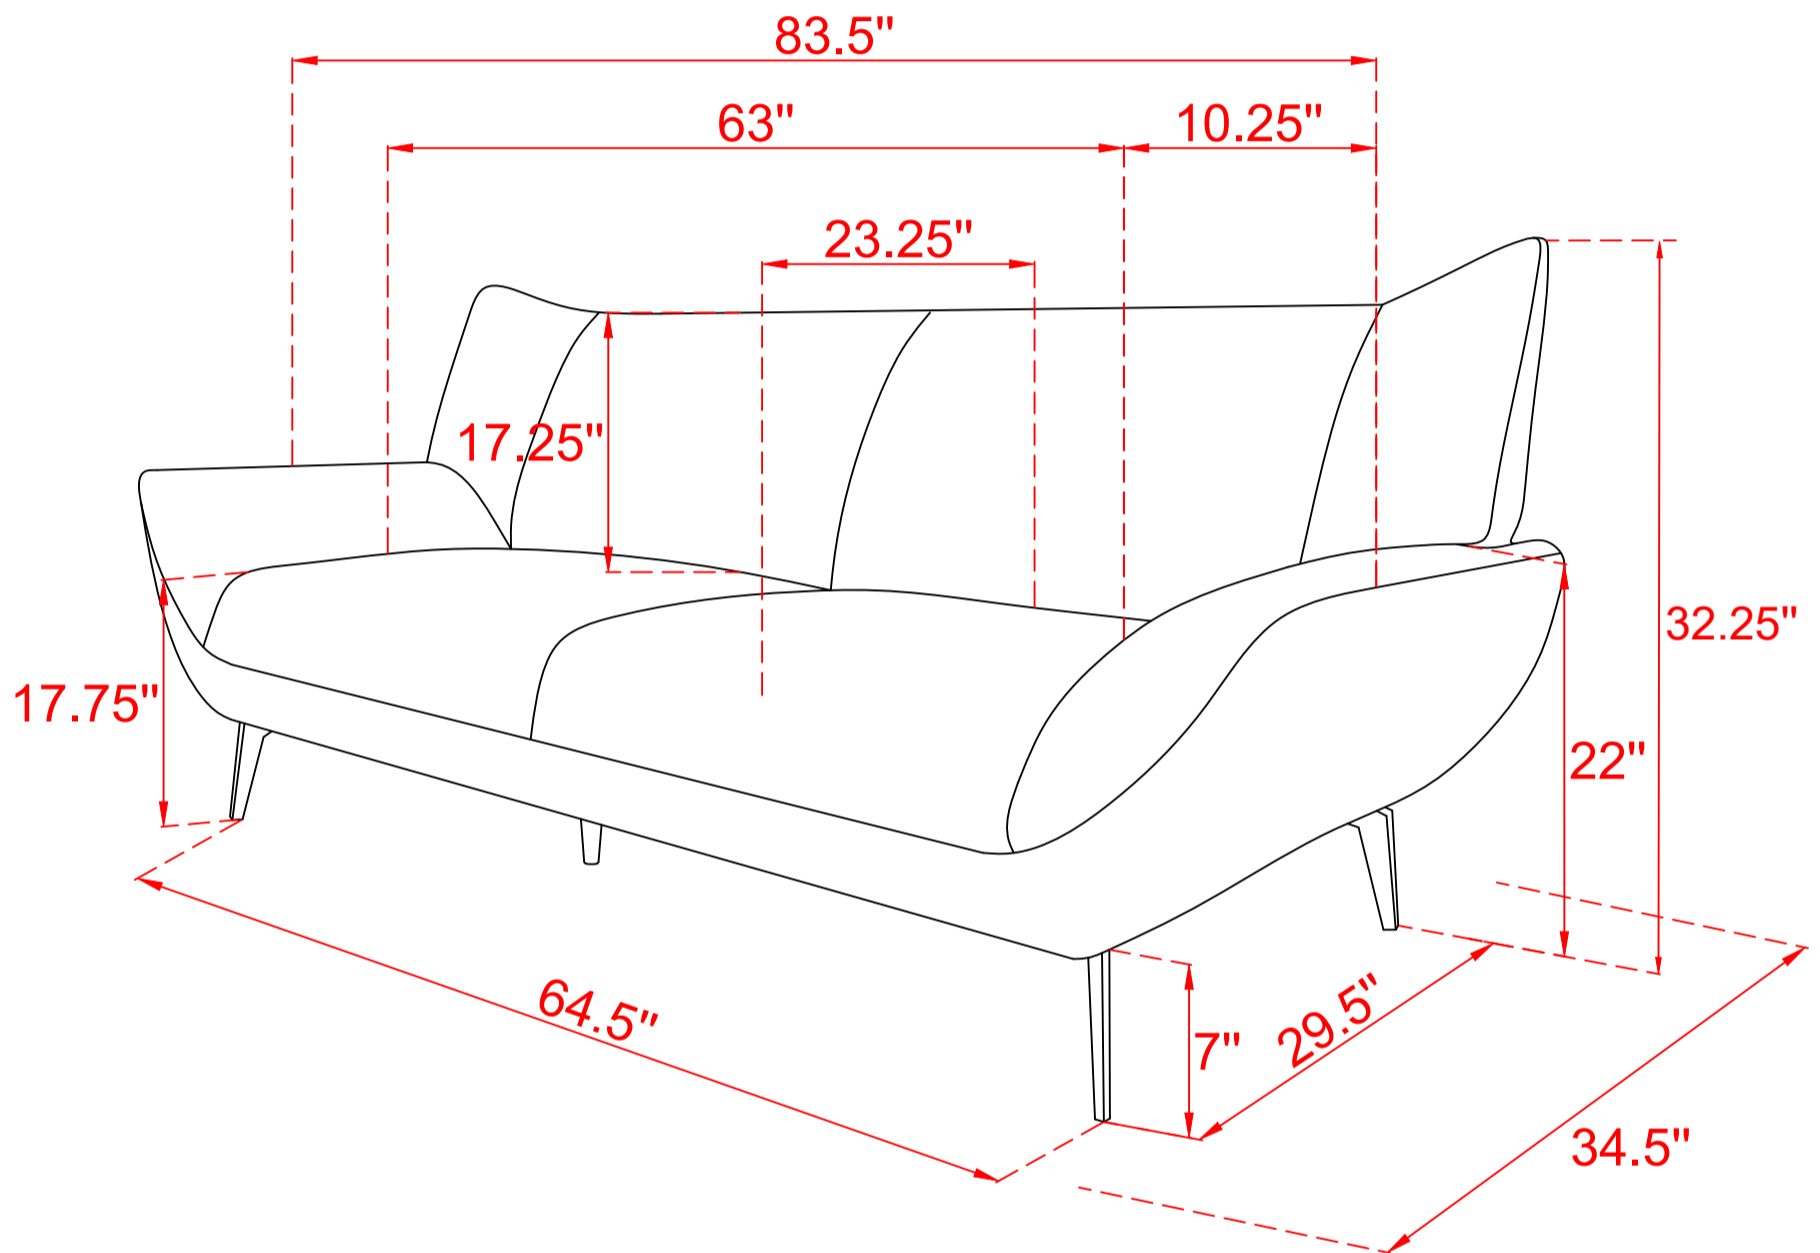

## HAREWARE IDENTIFICATION

1	WASHER	 Ø0.6CM	8 PCS	3	BOLT	 6*30MM	8 PCS
2	WRENCH	 Ø0.6CM	1 PC	4	TRIPLE HEAD SCREW	 8*58MM	1 PC

# STEP 1

# STEP 2

# STEP 3

Note: Dimension tolerance  $\pm$  5%