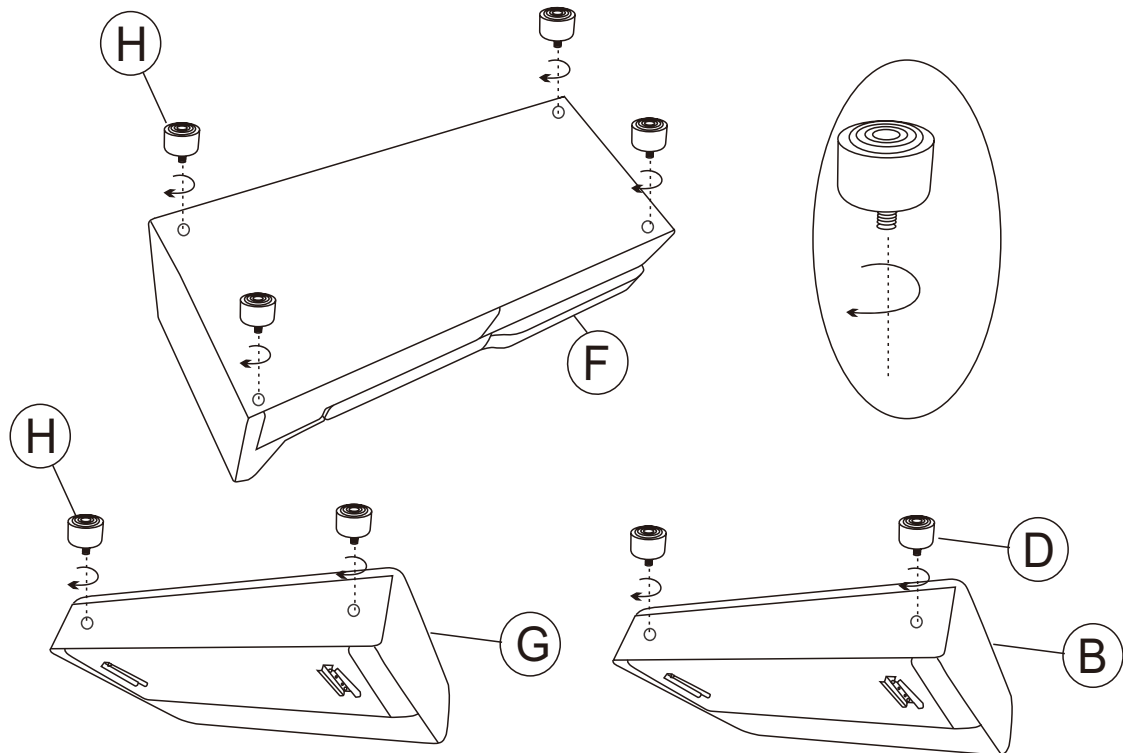

ASSEMBLY TIME 3 MINUTES

PARTS IDENTIFICATION

B1(BOX1)

B2(BOX2)

ITEM: 511088

ASSEMBLY INSTRUCTIONS

STEP 1

STEP 2

ITEM: 511088

ASSEMBLY INSTRUCTIONS

STEP 3

STEP 4

ITEM: 511088

CONTROLLER INSTRUCTIONS

Note: Dimension tolerance $\pm 5\%$