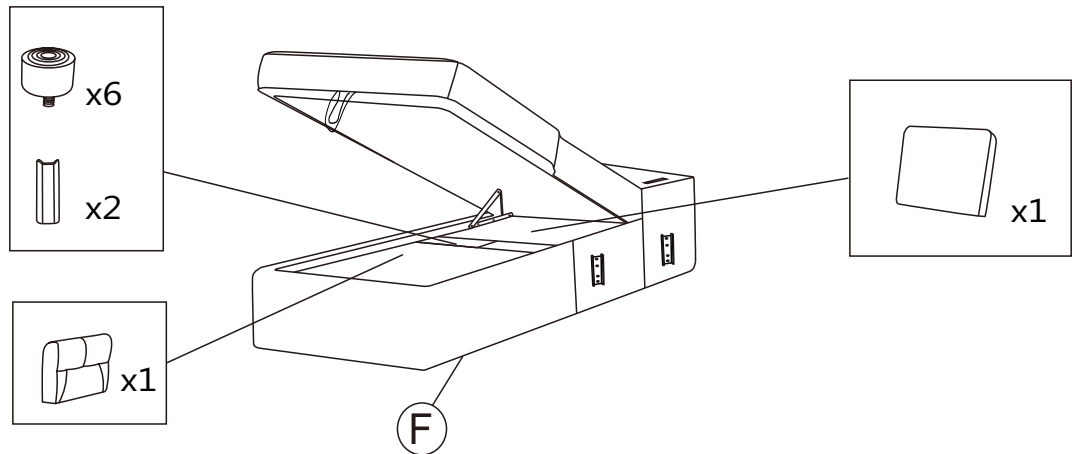

ASSEMBLY TIME 3 MINUTES

PARTS IDENTIFICATION

B1(BOX1)

B2(BOX2)

ITEM: 511088

ASSEMBLY INSTRUCTIONS

STEP 1

STEP 2

ITEM: 511088

ASSEMBLY INSTRUCTIONS

STEP 3

STEP 4

ITEM: 511088

CONTROLLER INSTRUCTIONS

Note: Dimension tolerance $\pm 5\%$