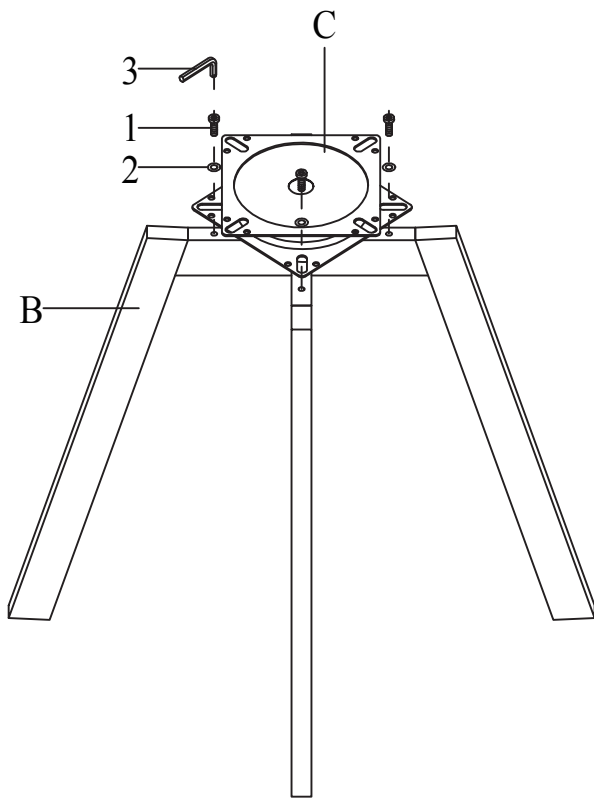

ITEM:193372GRN

ASSEMBLY INSTRUCTIONS

STEP 1