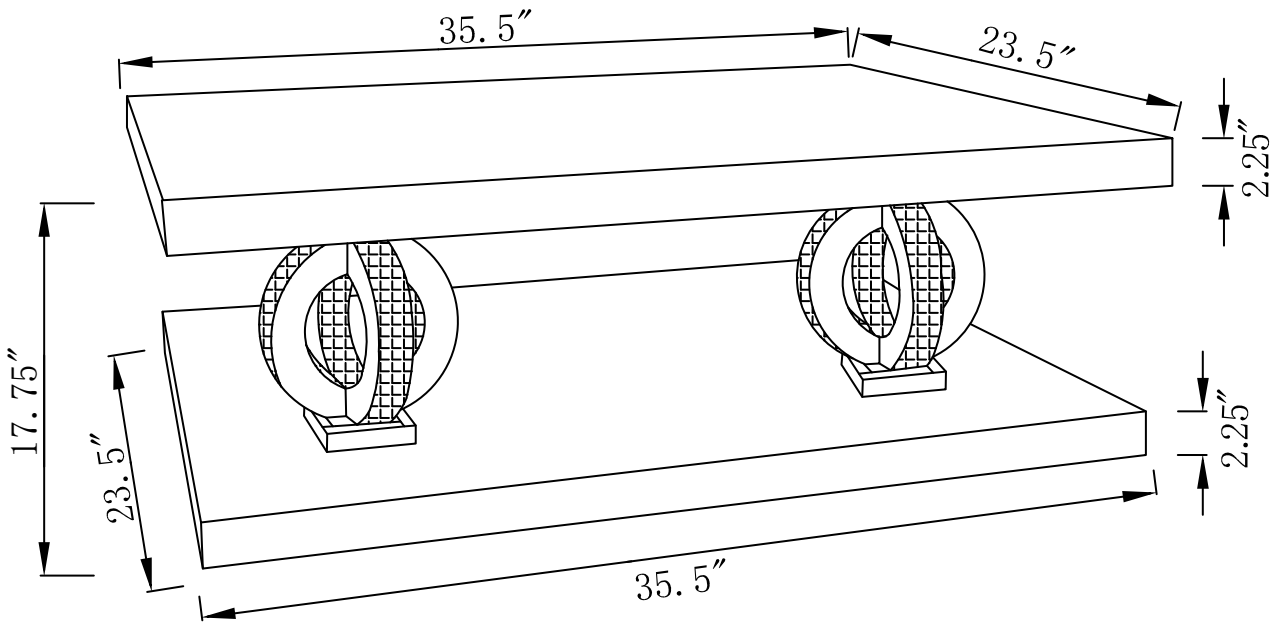

1		BOLT 8x35MM	16PCS
2		WASHER Φ20x2MM	16PCS
3		ALLEN KEY 30x80MM	1PC

HARDWARE PACK IS LOCATED IN 753278 (B1)

ITEM : 753278

ASSEMBLY INSTRUCTIONS

STEP 1

STEP 2

STEP 3

ITEM : 753278

**Note :** Dimension tolerance  $\pm 5\%$