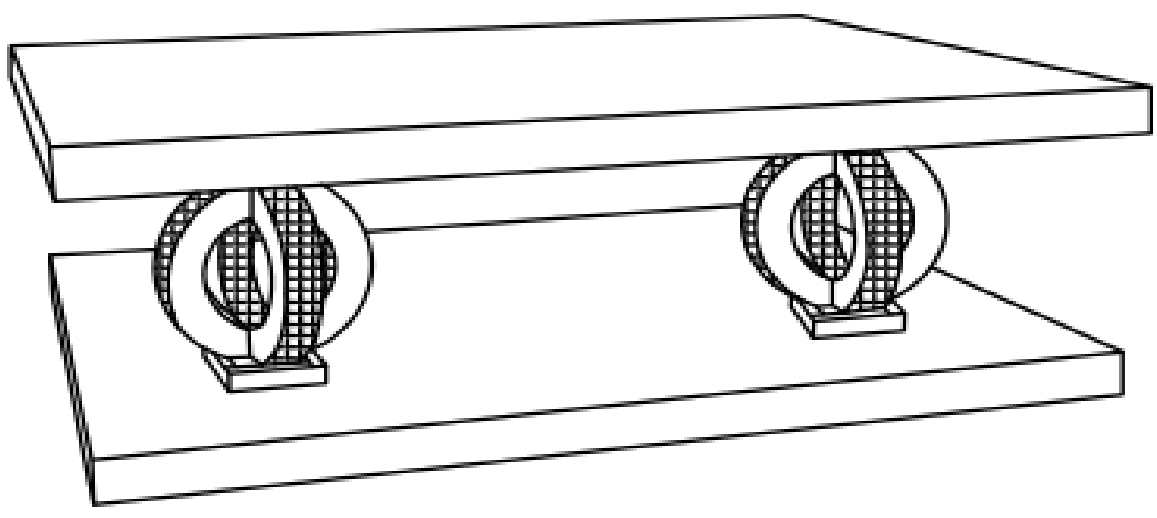

**ASSEMBLY INSTRUCTIONS**  
**COASTER FINE FURNITURE**

*Fine Furniture for every stage of life*

**753278**  
**COFFEE TABLE**

ITEM : 753278

ASSEMBLY INSTRUCTIONS

ASSEMBLY TIPS:

- 1. Remove hardware from box and sort by size.
- 2. Please check to see that all hardware and parts are present prior to start of assembly.
- 3. Please follow attached instruction in the same sequence as numbered to assure fast & easy assembly.

10 MINUTES

PARTS IDENTIFICATION

B1: TOP

A  MIRROR CABINET 1PC

C  BASE 1PC

B2: LEG

B  LEG 2PCS

HARDWARE

1		BOLT 8x35MM	16PCS
2		WASHER Φ20x2MM	16PCS
3		ALLEN KEY 30x80MM	1PC

HARDWARE PACK IS LOCATED IN 753278 (B1)

ITEM : 753278

ASSEMBLY INSTRUCTIONS

STEP 1

STEP 2

STEP 3

ITEM : 753278