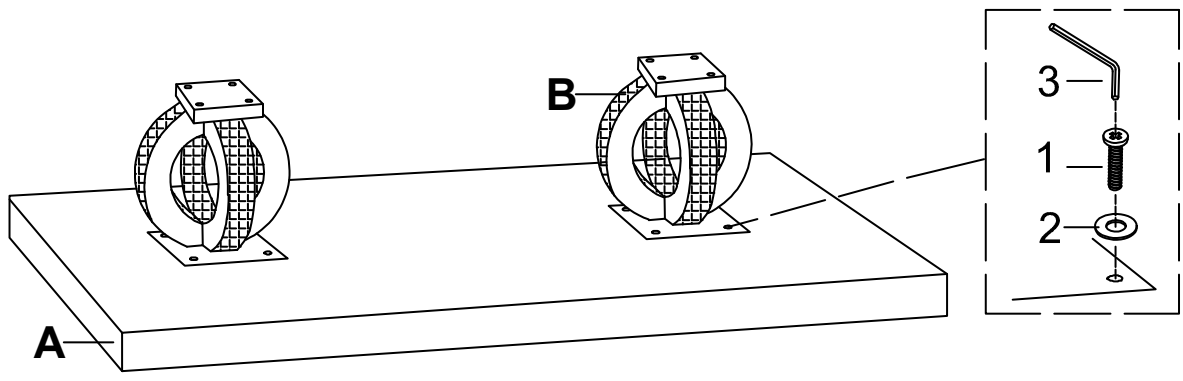

10 MINUTES

PARTS IDENTIFICATION

B1: TOP

A  MIRROR CABINET 1PC

C  BASE 1PC

B2: LEG

B  LEG 2PCS

HARDWARE

1		BOLT 8x35MM	16PCS
2		WASHER Φ20x2MM	16PCS
3		ALLEN KEY 30x80MM	1PC

HARDWARE PACK IS LOCATED IN 753278 (B1)

ITEM : 753278

ASSEMBLY INSTRUCTIONS

STEP 1

STEP 2

STEP 3

ITEM : 753278