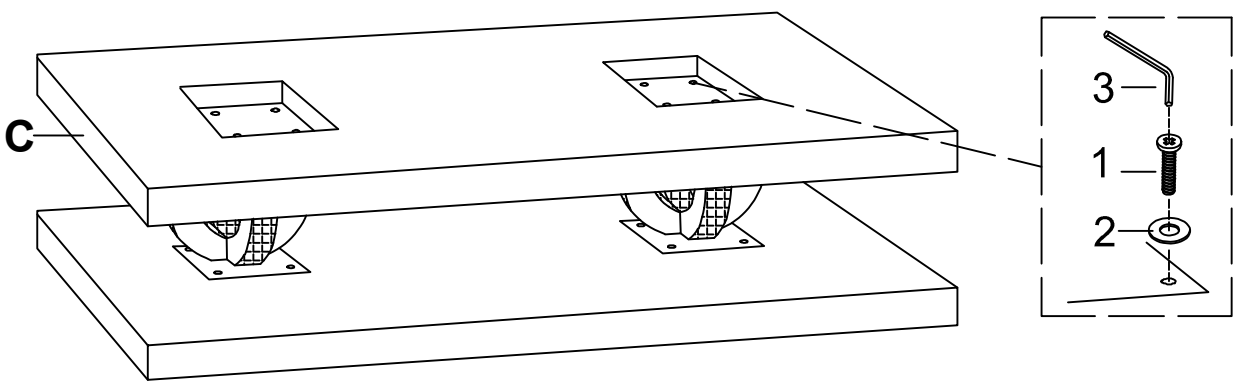

1		BOLT 8x35MM	16PCS
2		WASHER Φ20x2MM	16PCS
3		ALLEN KEY 30x80MM	1PC

HARDWARE PACK IS LOCATED IN 753278 (B1)

ITEM : 753278

ASSEMBLY INSTRUCTIONS

STEP 1

STEP 2

STEP 3

ITEM : 753278