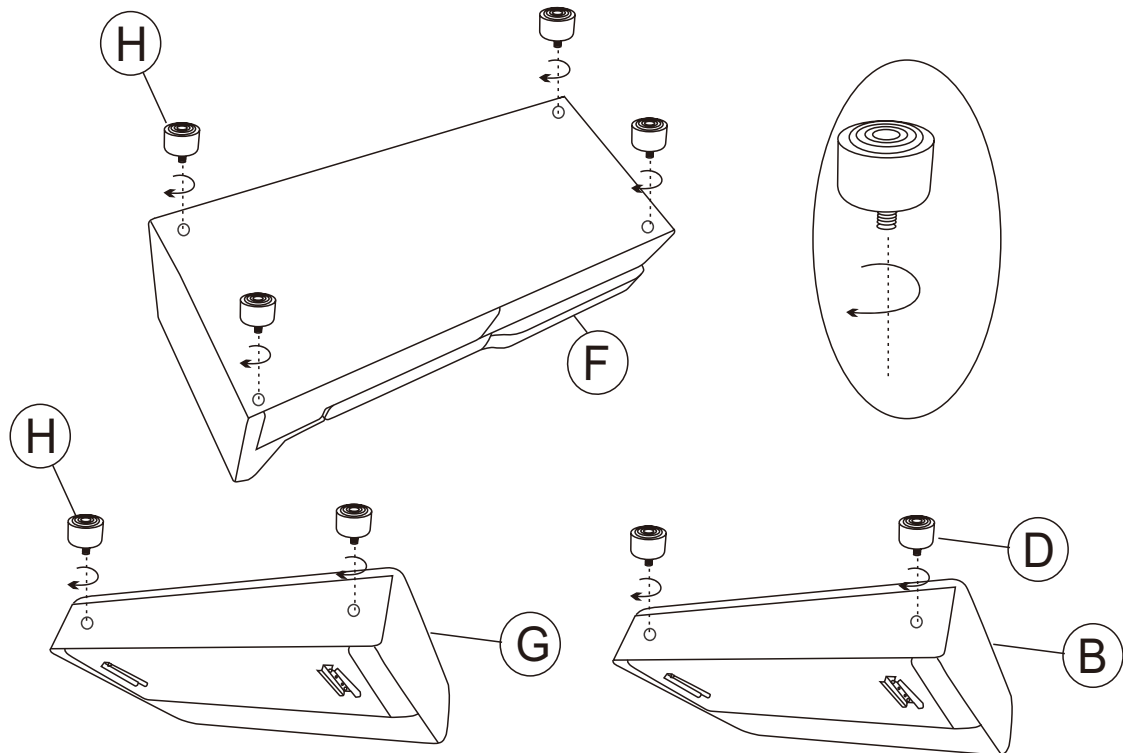

ASSEMBLY TIME 3 MINUTES

PARTS IDENTIFICATION

B1(BOX1)

B2(BOX2)

ITEM: 511087

ASSEMBLY INSTRUCTIONS

STEP 1

STEP 2

ITEM: 511087

ASSEMBLY INSTRUCTIONS

STEP 3

STEP 4

ITEM: 511087

CONTROLLER INSTRUCTIONS

Note: Dimension tolerance $\pm 5\%$