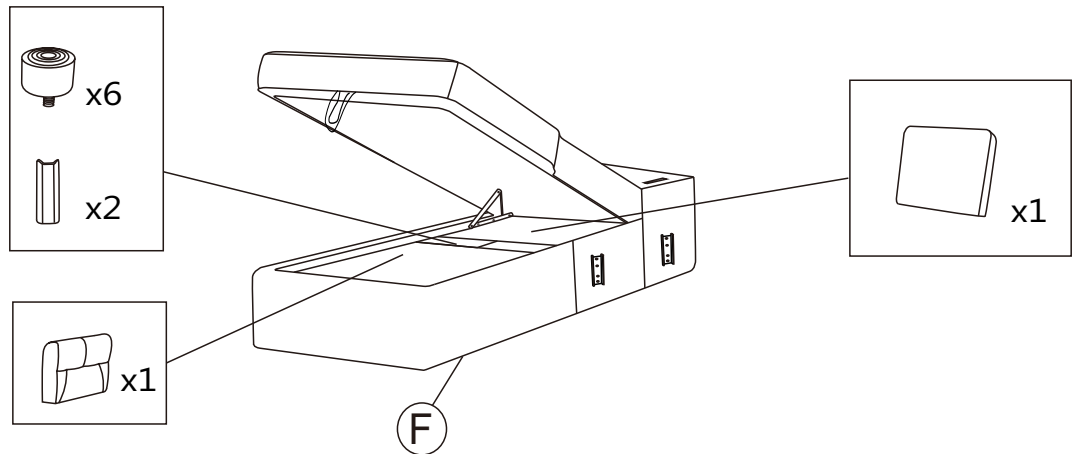

ASSEMBLY TIME 3 MINUTES

PARTS IDENTIFICATION

B1(BOX1)

B2(BOX2)

ITEM: 511087

ASSEMBLY INSTRUCTIONS

STEP 1

STEP 2

ITEM: 511087

ASSEMBLY INSTRUCTIONS

STEP 3

STEP 4

ITEM: 511087

CONTROLLER INSTRUCTIONS

Note: Dimension tolerance $\pm 5\%$