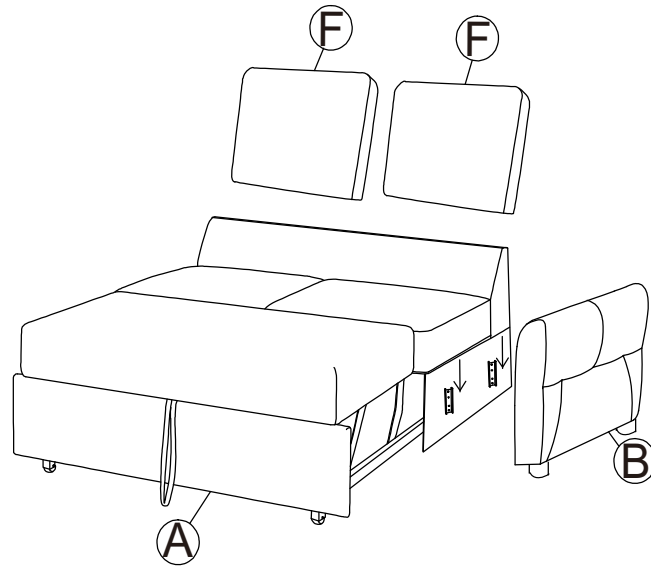

ASSEMBLY TIME 3 MINUTES

PARTS IDENTIFICATION

B1(BOX1)

B2(BOX2)

ITEM: 511087

ASSEMBLY INSTRUCTIONS

STEP 1

STEP 2

ITEM: 511087

ASSEMBLY INSTRUCTIONS

STEP 3

STEP 4

ITEM: 511087

CONTROLLER INSTRUCTIONS

Note: Dimension tolerance $\pm 5\%$