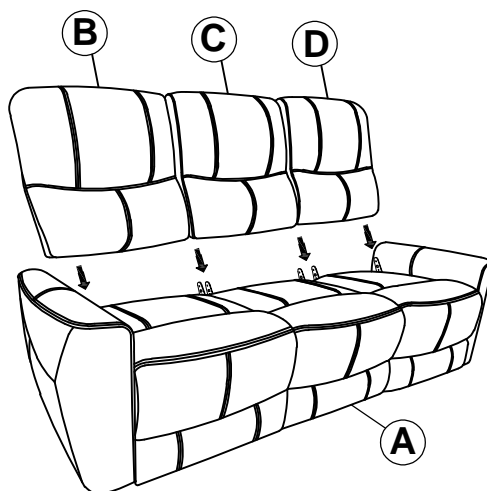

ITEM: 610261P

ASSEMBLY INSTRUCTIONS

STEP 1