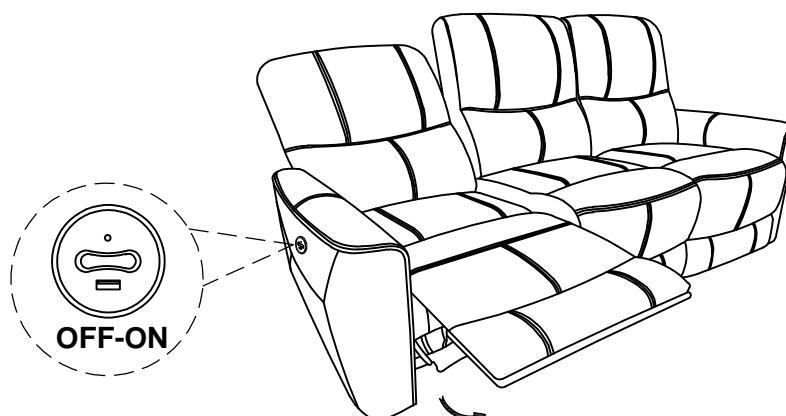

ASSEMBLY INSTRUCTIONS

COASTER FINE FURNITURE

Fine Furniture for every stage of life

610261P
Power Sofa

ITEM: 610261P

ASSEMBLY INSTRUCTIONS

ASSEMBLY TIPS:

- 1.Remove hardware from box and sort by size.
- 2.Please check to see that all hardware and parts are present prior to start of assembly.
- 3.Please follow attached instructions in the same sequence as numbered to assure fast & easy assembly.

ITEM: 610261P

ASSEMBLY INSTRUCTIONS

STEP 1

STEP 2

STEP 3 COMPLETE

ITEM: 610261P

Note: Dimension tolerance $\pm 5\%$