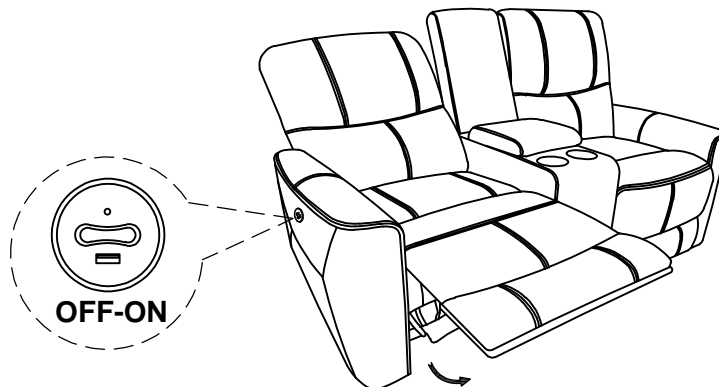

ASSEMBLY INSTRUCTIONS
COASTER FINE FURNITURE

Fine Furniture for every stage of life

610262P
Power Loveseat

ITEM: 610262P

ASSEMBLY INSTRUCTIONS

ASSEMBLY TIPS:

- 1.Remove hardware from box and sort by size.
- 2.Please check to see that all hardware and parts are present prior to start of assembly.
- 3.Please follow attached instructions in the same sequence as numbered to assure fast & easy assembly.

ASSEMBLY TIME

5 MINUTES

PARTS IDENTIFICATION

A	SEAT		1PC
B	LEFT BACK		1PC
C	CONSOLE BACK		1PC
D	RIGHT BACK		1PC
E	ADAPTER		1PC
F	POWER CABLE		1PC

ITEM: **610262P**
ASSEMBLY INSTRUCTIONS

STEP 1

STEP 2

STEP 3
COMPLETE