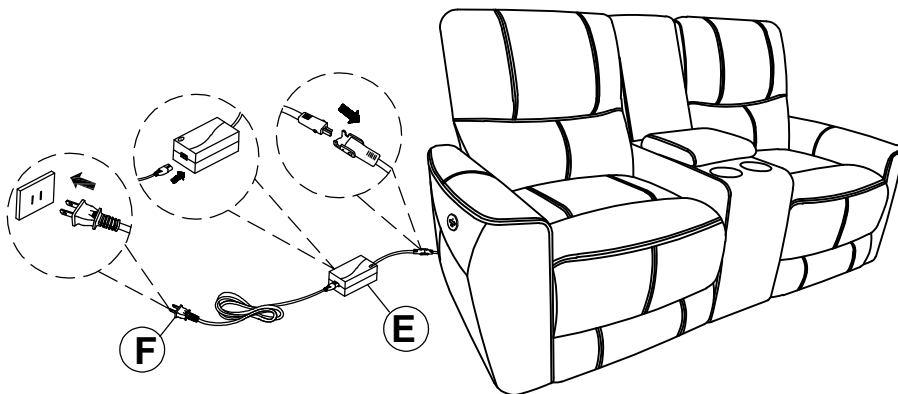

ASSEMBLY TIME

5 MINUTES

PARTS IDENTIFICATION

A	SEAT		1PC
B	LEFT BACK		1PC
C	CONSOLE BACK		1PC
D	RIGHT BACK		1PC
E	ADAPTER		1PC
F	POWER CABLE		1PC

ITEM: **610262P**
ASSEMBLY INSTRUCTIONS

STEP 1

STEP 2

STEP 3
COMPLETE