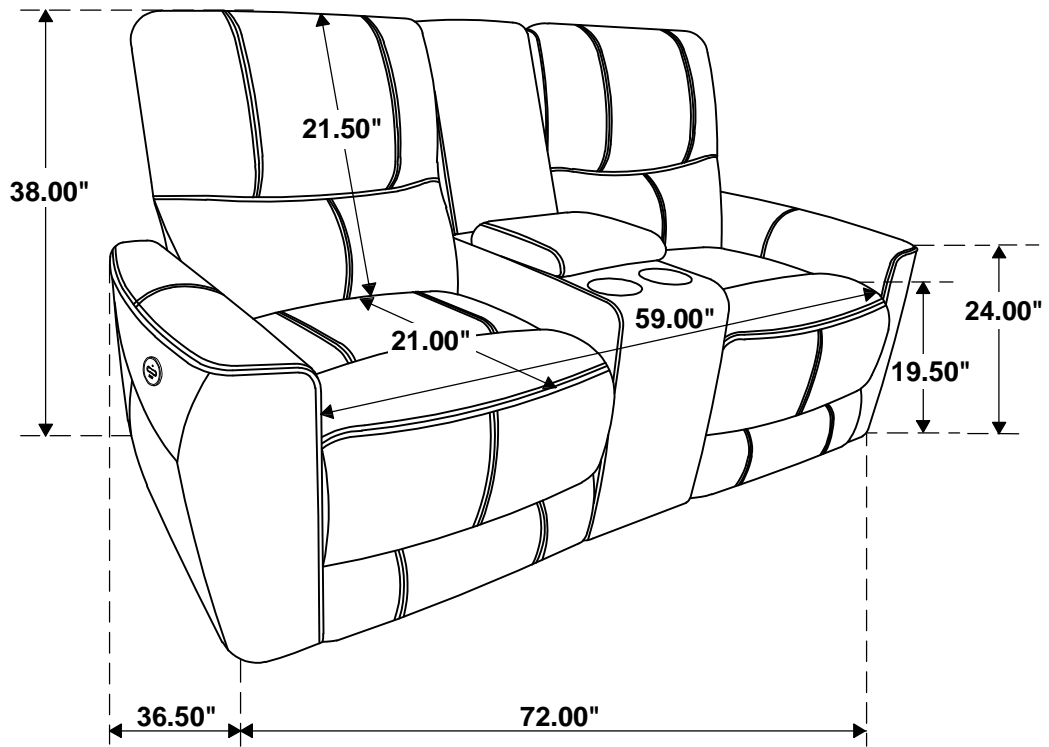

ASSEMBLY INSTRUCTIONS
COASTER FINE FURNITURE

Fine Furniture for every stage of life

610262P
Power Loveseat

ITEM: 610262P

ASSEMBLY INSTRUCTIONS

ASSEMBLY TIPS:

- 1.Remove hardware from box and sort by size.
- 2.Please check to see that all hardware and parts are present prior to start of assembly.
- 3.Please follow attached instructions in the same sequence as numbered to assure fast & easy assembly.

ASSEMBLY TIME

5 MINUTES

PARTS IDENTIFICATION

A	SEAT		1PC
B	LEFT BACK		1PC
C	CONSOLE BACK		1PC
D	RIGHT BACK		1PC
E	ADAPTER		1PC
F	POWER CABLE		1PC

ITEM: **610262P**
ASSEMBLY INSTRUCTIONS

STEP 1

STEP 2

STEP 3
COMPLETE

ITEM: 610262P

Note: Dimension tolerance $\pm 5\%$