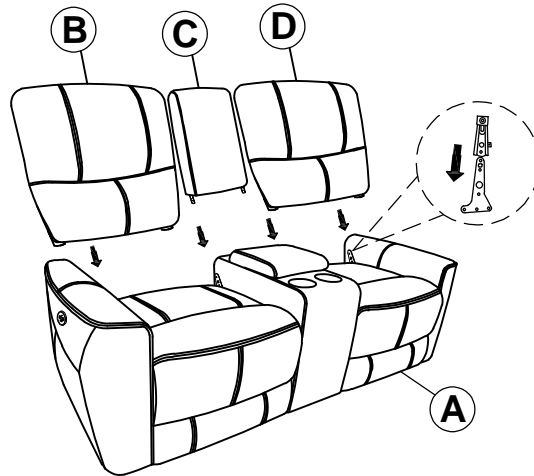

ASSEMBLY INSTRUCTIONS
COASTER FINE FURNITURE

Fine Furniture for every stage of life

610262P
Power Loveseat

ITEM: 610262P

ASSEMBLY INSTRUCTIONS

ASSEMBLY TIPS:

- 1.Remove hardware from box and sort by size.
- 2.Please check to see that all hardware and parts are present prior to start of assembly.
- 3.Please follow attached instructions in the same sequence as numbered to assure fast & easy assembly.

ASSEMBLY TIME

5 MINUTES

PARTS IDENTIFICATION

A	SEAT		1PC
B	LEFT BACK		1PC
C	CONSOLE BACK		1PC
D	RIGHT BACK		1PC
E	ADAPTER		1PC
F	POWER CABLE		1PC

ITEM: **610262P**
ASSEMBLY INSTRUCTIONS

STEP 1

STEP 2

STEP 3
COMPLETE