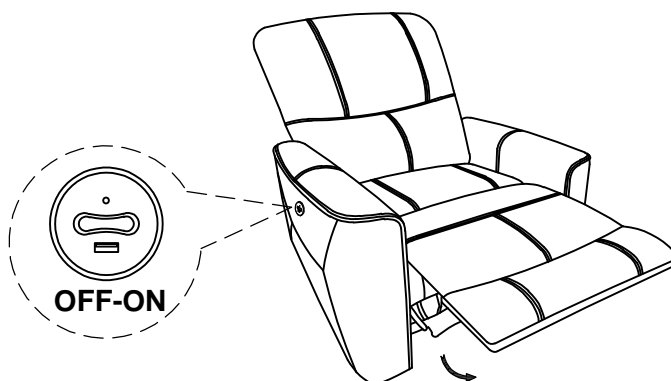

ASSEMBLY INSTRUCTIONS

COASTER FINE FURNITURE

Fine Furniture for every stage of life

610263P
Power Recliner

ITEM: 610263P

ASSEMBLY INSTRUCTIONS

ASSEMBLY TIPS:

- 1.Remove hardware from box and sort by size.
- 2.Please check to see that all hardware and parts are present prior to start of assembly.
- 3.Please follow attached instructions in the same sequence as numbered to assure fast & easy assembly.

1PC

D POWER CABLE

1PC

ITEM: 610263P

ASSEMBLY INSTRUCTIONS

STEP 1

STEP 2

STEP 3 COMPLETE