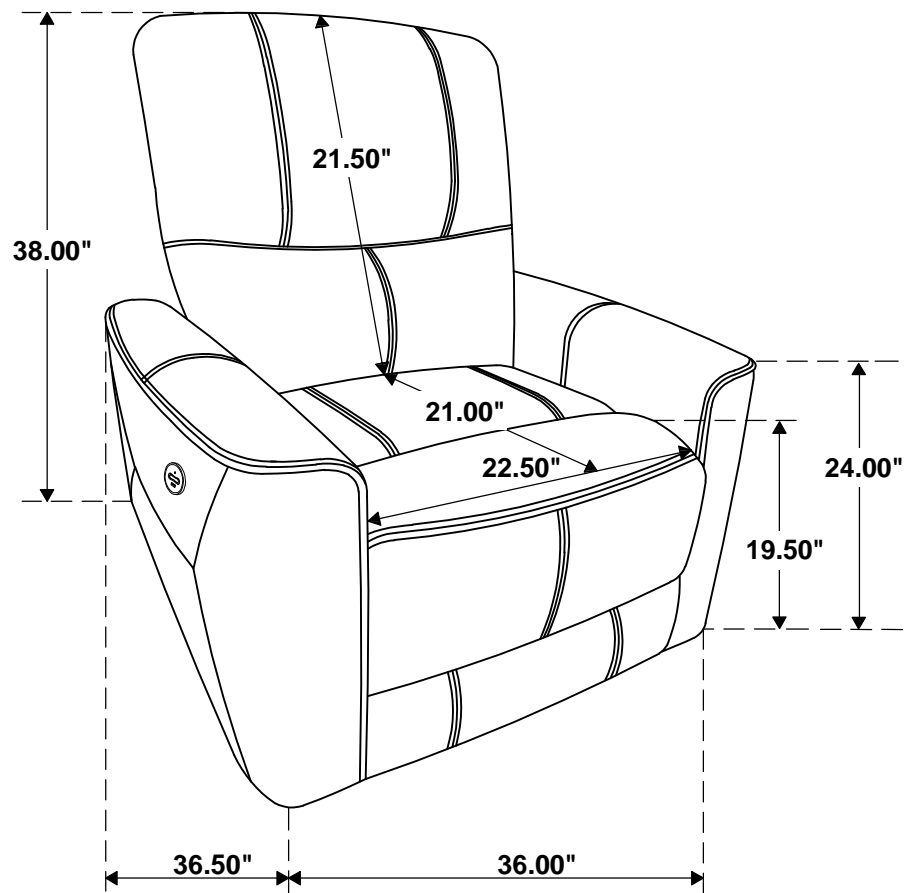

ASSEMBLY INSTRUCTIONS

COASTER FINE FURNITURE

Fine Furniture for every stage of life

610263P
Power Recliner

ITEM: 610263P

ASSEMBLY INSTRUCTIONS

ASSEMBLY TIPS:

- 1.Remove hardware from box and sort by size.
- 2.Please check to see that all hardware and parts are present prior to start of assembly.
- 3.Please follow attached instructions in the same sequence as numbered to assure fast & easy assembly.

1PC

D POWER CABLE

1PC

ITEM: 610263P

ASSEMBLY INSTRUCTIONS

STEP 1

STEP 2

STEP 3 COMPLETE

ITEM: 610263P

Note: Dimension tolerance $\pm 5\%$