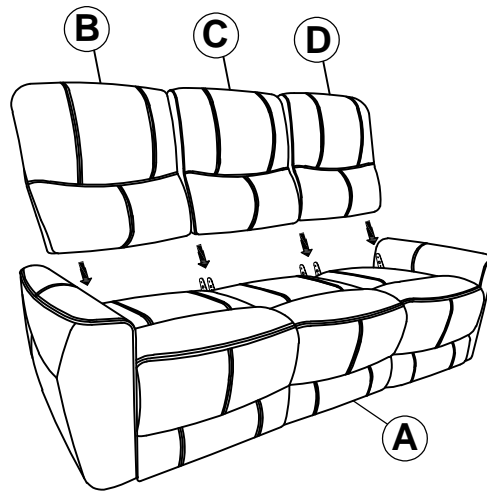

ASSEMBLY INSTRUCTIONS

COASTER FINE FURNITURE

Fine Furniture for every stage of life

610264P
Power Sofa

ITEM: 610264P

ASSEMBLY INSTRUCTIONS

ASSEMBLY TIPS:

- 1.Remove hardware from box and sort by size.
- 2.Please check to see that all hardware and parts are present prior to start of assembly.
- 3.Please follow attached instructions in the same sequence as numbered to assure fast & easy assembly.

ASSEMBLY TIME

5 MINUTES

PARTS IDENTIFICATION

A	SEAT		1PC
B	LEFT BACK		1PC
C	MIDDLE BACK		1PC
D	RIGHT BACK		1PC
E	ADAPTER		1PC
F	POWER CABLE		1PC

ITEM: 610264P

ASSEMBLY INSTRUCTIONS

STEP 1

STEP 2

STEP 3 COMPLETE

ITEM: **610264P**

Note: Dimension tolerance $\pm 5\%$