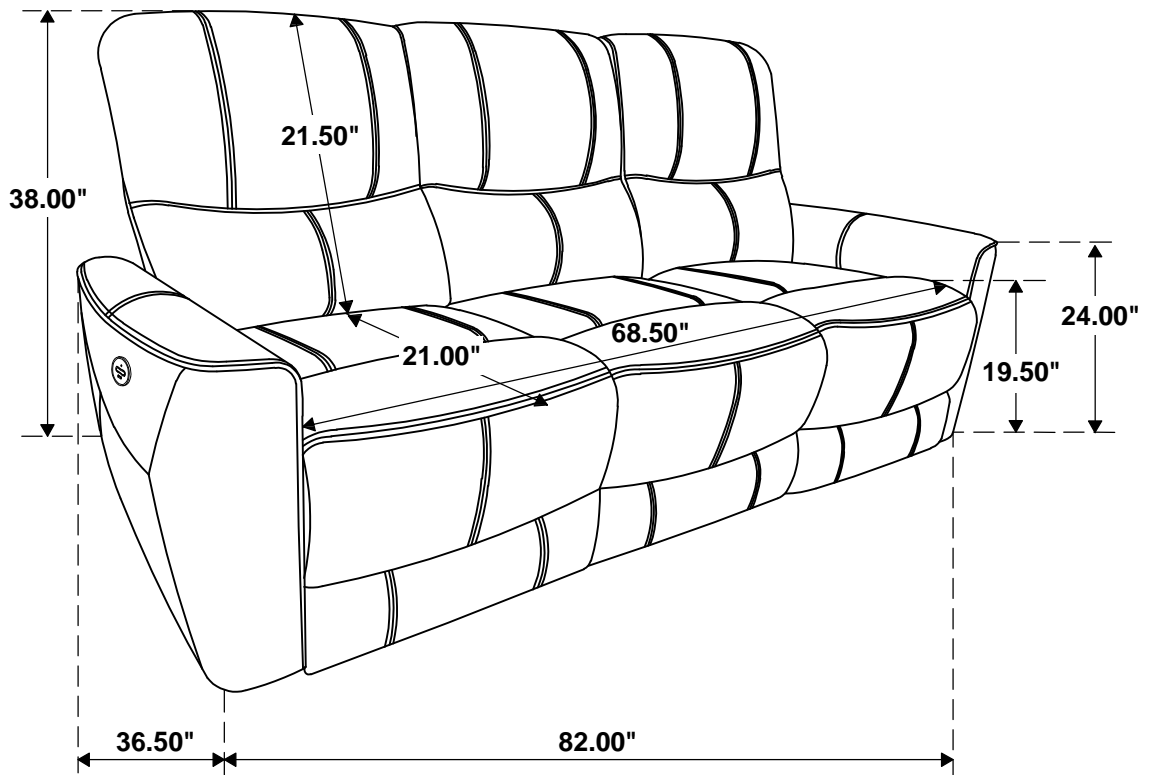

ASSEMBLY TIME

5 MINUTES

PARTS IDENTIFICATION

A	SEAT		1PC
B	LEFT BACK		1PC
C	MIDDLE BACK		1PC
D	RIGHT BACK		1PC
E	ADAPTER		1PC
F	POWER CABLE		1PC

ITEM: 610264P

ASSEMBLY INSTRUCTIONS

STEP 1

STEP 2

STEP 3 COMPLETE

ITEM: **610264P**

Note: Dimension tolerance $\pm 5\%$