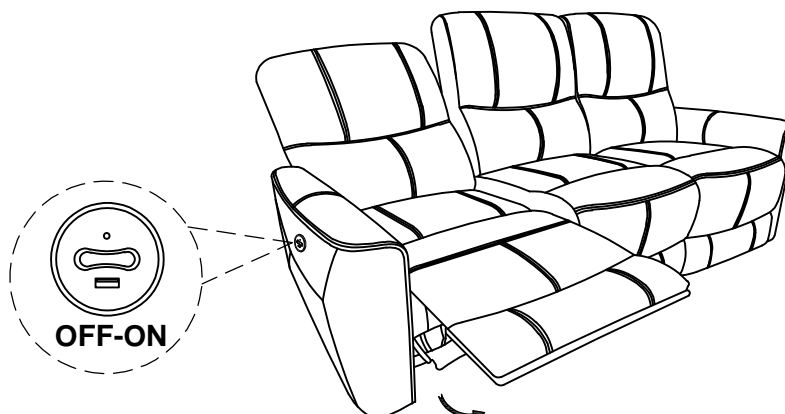

ASSEMBLY INSTRUCTIONS

COASTER FINE FURNITURE

Fine Furniture for every stage of life

610264P
Power Sofa

ITEM: 610264P

ASSEMBLY INSTRUCTIONS

ASSEMBLY TIPS:

- 1.Remove hardware from box and sort by size.
- 2.Please check to see that all hardware and parts are present prior to start of assembly.
- 3.Please follow attached instructions in the same sequence as numbered to assure fast & easy assembly.

ASSEMBLY TIME

5 MINUTES

PARTS IDENTIFICATION

A	SEAT		1PC
B	LEFT BACK		1PC
C	MIDDLE BACK		1PC
D	RIGHT BACK		1PC
E	ADAPTER		1PC
F	POWER CABLE		1PC

ITEM: 610264P

ASSEMBLY INSTRUCTIONS

STEP 1

STEP 2

STEP 3 COMPLETE

ITEM: **610264P**

Note: Dimension tolerance $\pm 5\%$