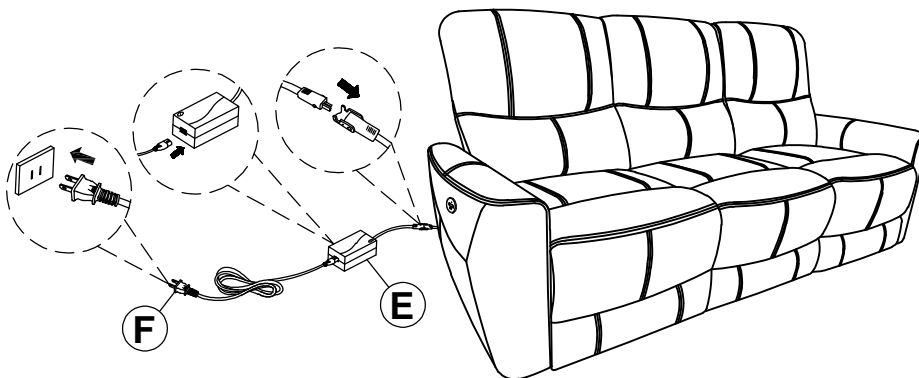

ASSEMBLY TIME

5 MINUTES

PARTS IDENTIFICATION

A	SEAT		1PC
B	LEFT BACK		1PC
C	MIDDLE BACK		1PC
D	RIGHT BACK		1PC
E	ADAPTER		1PC
F	POWER CABLE		1PC

ITEM: 610264P

ASSEMBLY INSTRUCTIONS

STEP 1

STEP 2

STEP 3 COMPLETE

ITEM: **610264P**

Note: Dimension tolerance $\pm 5\%$