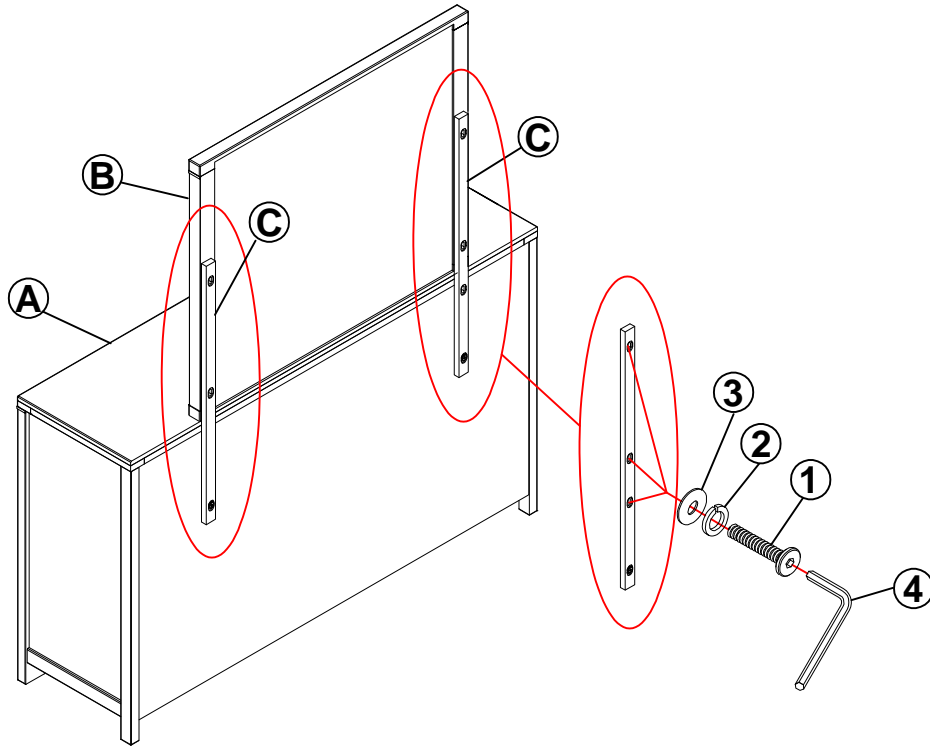

ITEM: **224744**

ASSEMBLY INSTRUCTIONS

STEP 1

STEP 2
COMPLETE