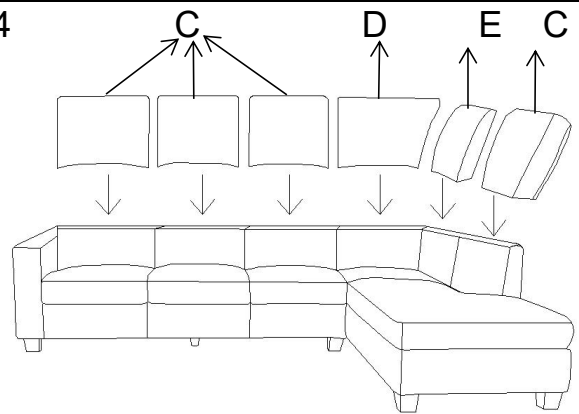

ASSEMBLY TIME 15 MINUTES

PARTS IDENTIFICATION

B1:LAF SOFA

A		SOFA BASE	1PC
C		SOFA BACK CUSHION	3PCS
F		LEG	4PCS
G		MIDDLE LEG	1PC
H		PATTERNED PILLOW	1PC
I		BLACK PILLOW	1PC

B2:RAF CHAISE

B		CHAISE BASE	1PC
C		SOFA BACK CUSHION	1PC
D		CHAISE BACK CUSHION	1PC
E		CHAISE SIDE BACK CUSHION	1PC
F		LEG	5PCS
G		MIDDLE LEG	1PC
H		PATTERNED PILLOW	1PC
I		BLACK PILLOW	1PC

ITEM: 509766

ASSEMBLY INSTRUCTIONS

STEP 1

STEP 2

STEP 3

STEP 4

STEP 5

ITEM: 509766

Note : Dimension tolerance $\pm 5\%$

COASTERFURNITURE.COM