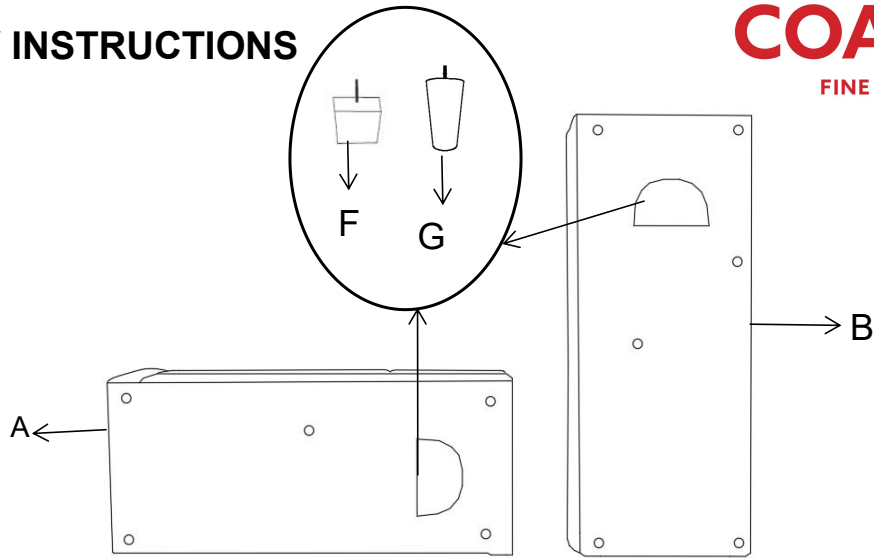

ITEM: 509766

ASSEMBLY INSTRUCTIONS

STEP 1

STEP 2

STEP 3

STEP 4

STEP 5