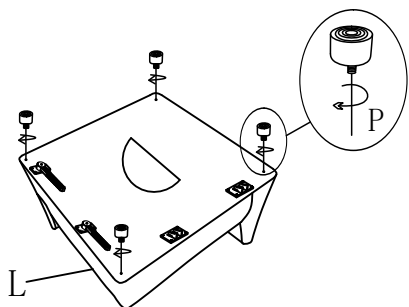

ASSEMBLY TIME

3 MINUTES

PARTS IDENTIFICATION

L	CORNER BASE		1PC	M	CORNER LEFT BACK CUSHION		1PC
N	CORNER RIGHT BACK CUSHION		1PC	O	CORNER SEAT CUSHION		1PC
P	CORNER LEG		4PCS				

STEP 1

STEP 2

STEP 3

ITEM:551684RAF