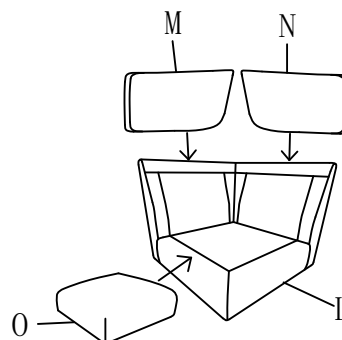

ASSEMBLY TIME

3 MINUTES

PARTS IDENTIFICATION

L	CORNER BASE		1PC	M	CORNER LEFT BACK CUSHION		1PC
N	CORNER RIGHT BACK CUSHION		1PC	O	CORNER SEAT CUSHION		1PC
P	CORNER LEG		4PCS				

STEP 1

STEP 2

STEP 3

ITEM:551684RAF