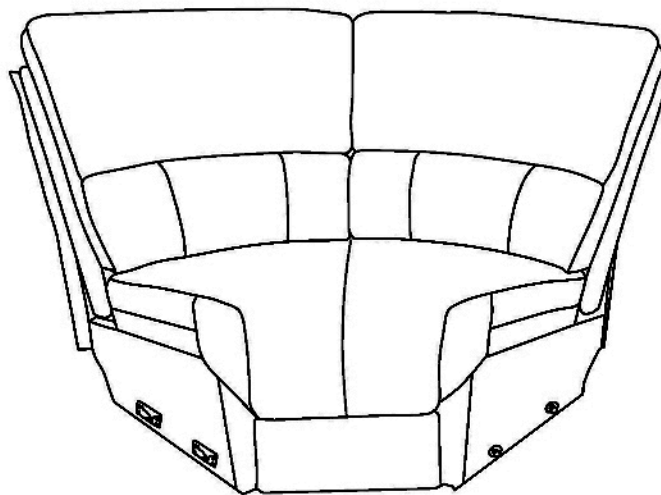

ITEM:600440 WDG

ASSEMBLY INSTRUCTIONS

STEP 1

STEP 2