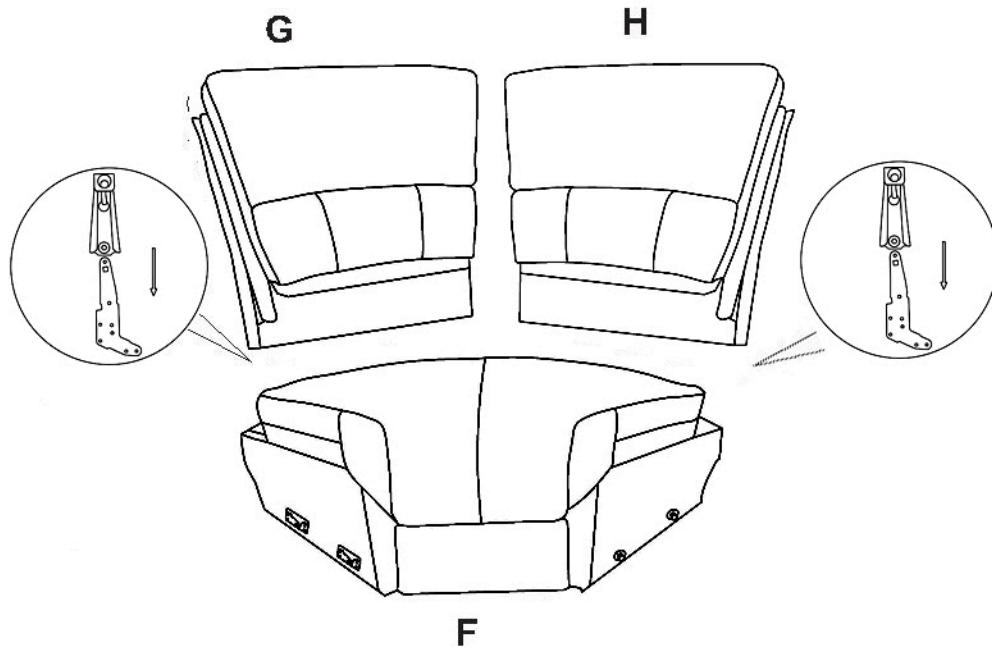

ITEM:600440 WDG

ASSEMBLY INSTRUCTIONS

STEP 1