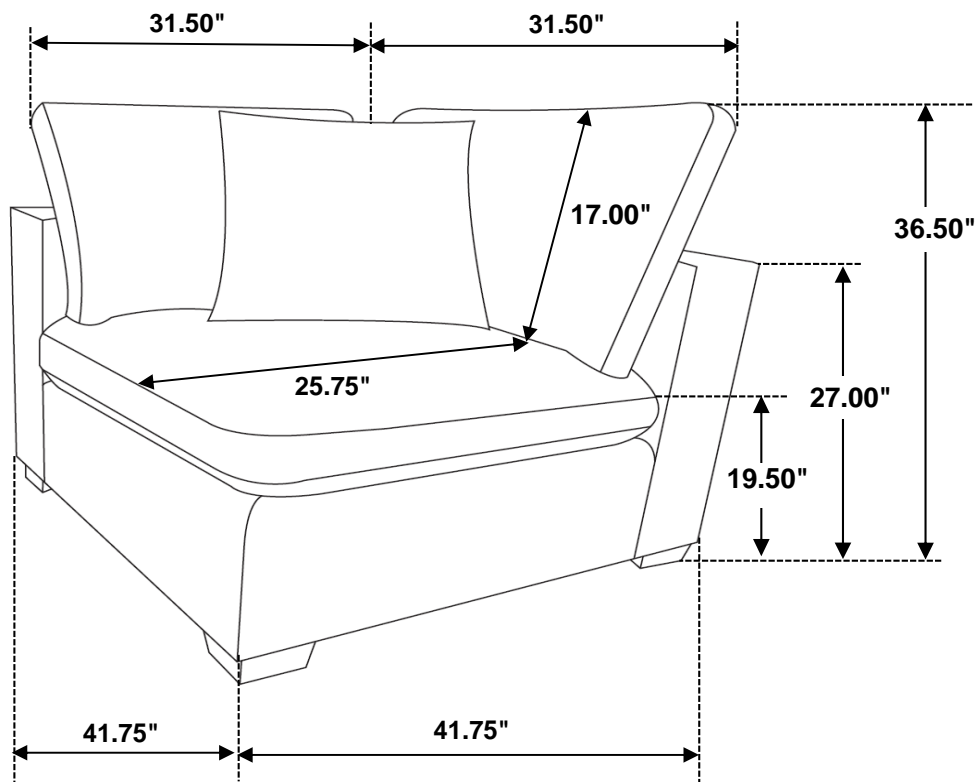

ASSEMBLY INSTRUCTIONS
COASTER FINE FURNITURE

Fine Furniture for every stage of life

551462
Corner Chair

ITEM: **551462**

ASSEMBLY INSTRUCTIONS

ASSEMBLY TIPS:

1. Remove hardware from box and sort by size.
2. Please check to see that all hardware and parts are present prior to start of assembly.
3. Please follow attached instructions in the same sequence as numbered to assure fast & easy assembly.

ASSEMBLY INSTRUCTIONS

STEP 1

STEP 2

STEP 3
COMPLETE

ITEM:551462

Note: Dimension tolerance $\pm 5\%$