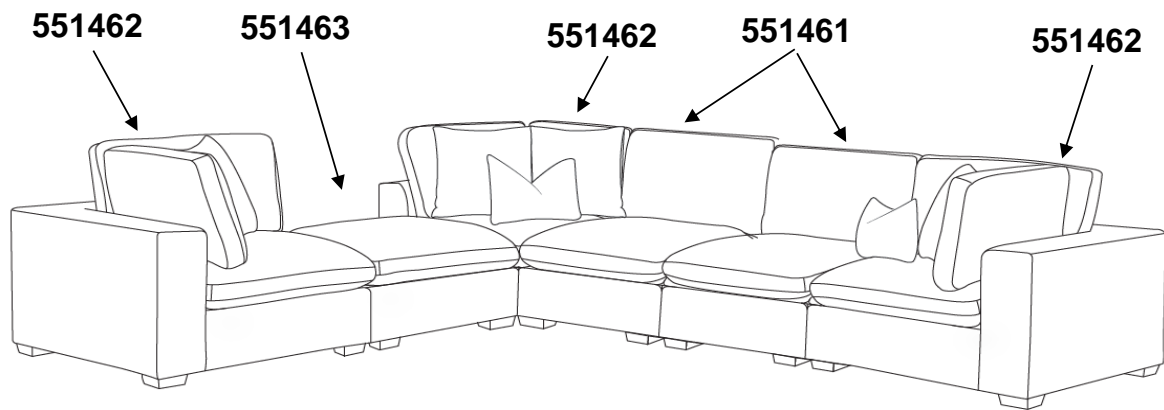

ASSEMBLY INSTRUCTIONS
COASTER FINE FURNITURE

Fine Furniture for every stage of life

551462
Corner Chair

ITEM: **551462**

ASSEMBLY INSTRUCTIONS

ASSEMBLY TIPS:

1. Remove hardware from box and sort by size.
2. Please check to see that all hardware and parts are present prior to start of assembly.
3. Please follow attached instructions in the same sequence as numbered to assure fast & easy assembly.

ASSEMBLY TIME

15 MINUTES

PARTS IDENTIFICATION

A BODY FRAME

1PC

B LEFT BACK CUSHION

1PC

C RIGHT BACK CUSHION