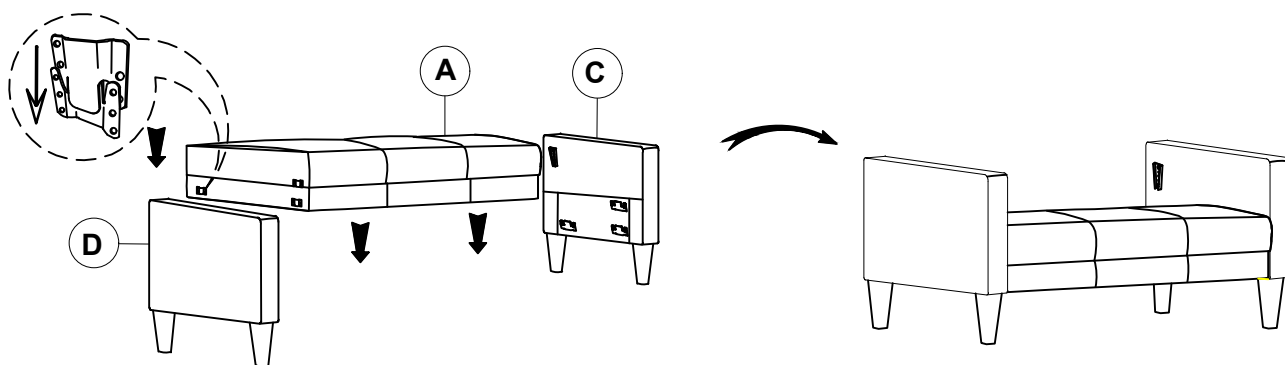

ASSEMBLY TIME

10 MINUTES

PARTS IDENTIFICATION

A	SEAT		1PC
B	BACK		1PC
C	RIGHT ARM		1PC
D	LEFT ARM		1PC
E	LEG		4PCS

HARDWARE IDENTIFICATION

1	PLASTIC WASHER (Ø50*2MM-BLK)		4PCS
---	---------------------------------	---	------

ITEM: **508365**
ASSEMBLY INSTRUCTIONS

STEP 1

STEP 2

STEP 3
COMPLETE

ITEM: 508365

Note: Dimension tolerance $\pm 5\%$