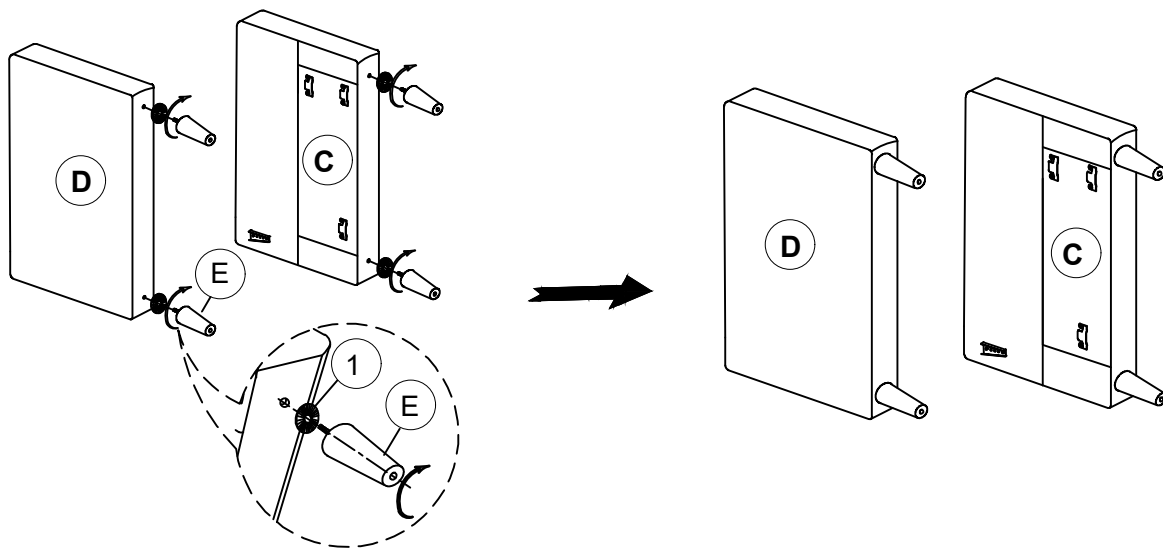

ASSEMBLY TIME

10 MINUTES

PARTS IDENTIFICATION

A	SEAT		1PC
B	BACK		1PC
C	RIGHT ARM		1PC
D	LEFT ARM		1PC
E	LEG		4PCS

HARDWARE IDENTIFICATION

1	PLASTIC WASHER (Ø50*2MM-BLK)		4PCS
---	---------------------------------	---	------

ITEM: **508365**
ASSEMBLY INSTRUCTIONS

STEP 1

STEP 2

STEP 3
COMPLETE

ITEM: 508365

Note: Dimension tolerance $\pm 5\%$