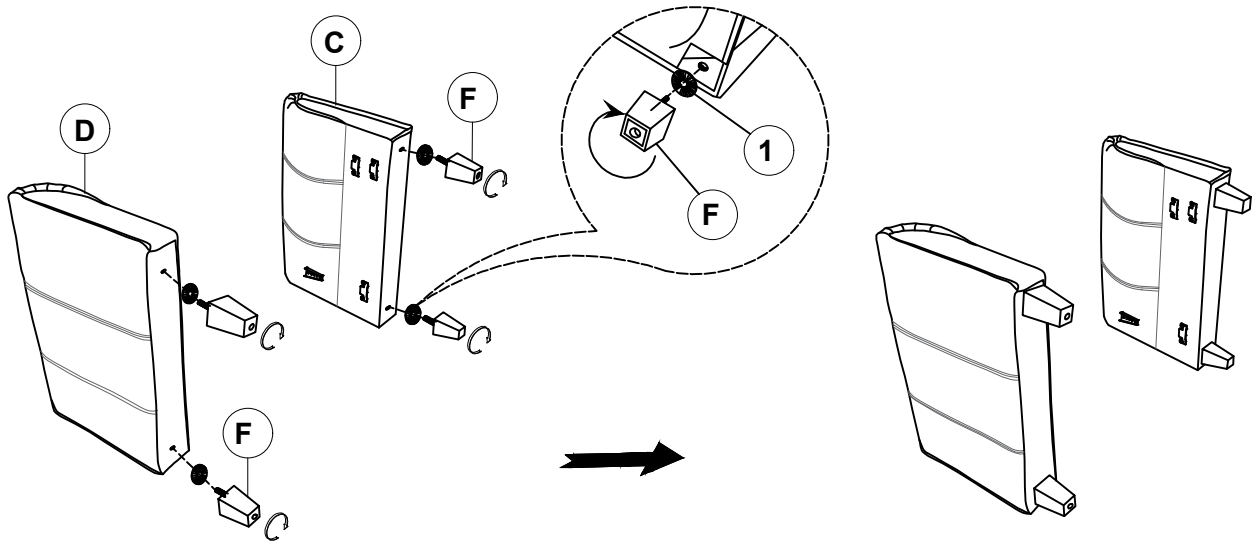

## PARTS IDENTIFICATION

A	SEAT		1PC
B	BACK		1PC
C	RIGHT ARM		1PC
D	LEFT ARM		1PC
E	BACK CUSHION		2PCS
F	LEG		4PCS

## HARDWARE IDENTIFICATION

1	PLASTIC WASHER (Ø50*2MM-BLK)		4PCS
---	---------------------------------	---	------

ITEM: **509635**

**ASSEMBLY INSTRUCTIONS**

**STEP 1**

**STEP 2**

**STEP 3**  
**COMPLETE**

ITEM: **509635**