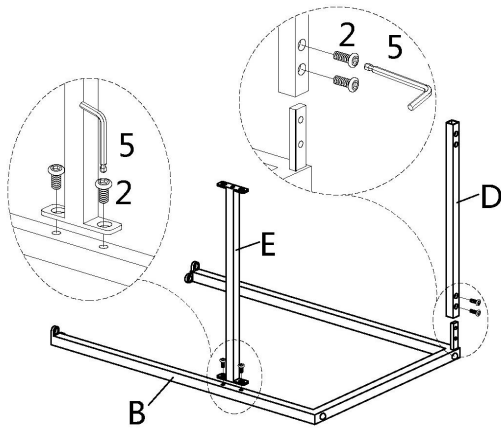

1/4"

8PCS

5 ALLEN KEY

4mm

1PC

NOTE:

Quantities shown are for one stool.

ITEM: 183645

ASSEMBLY INSTRUCTIONS

STEP 1

2		4PCS
5		1PC

STEP 2

2		4PCS
5		1PC

STEP 3

1		8PCS
3		8PCS
4		8PCS
5		1PC

STEP 4