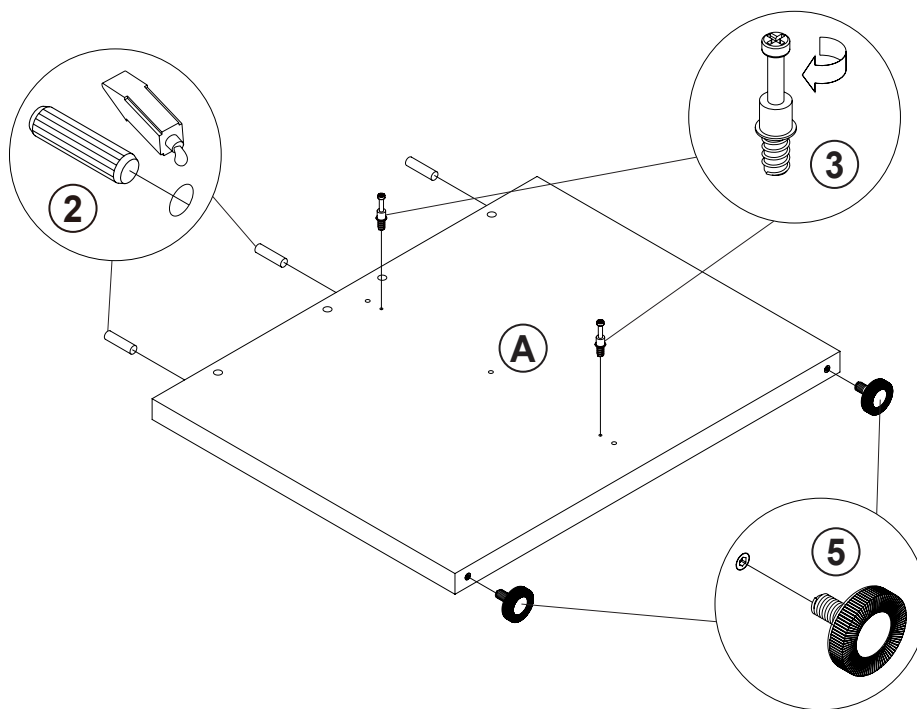

## HARDWARE IDENTIFICATION

Z							
NO	DESCRIPTION	FIGURE	Q'TY	NO	DESCRIPTION	FIGURE	Q'TY
1	GLUE 40g		1 PC	4	CAM LOCK Ø15x12mm SR		12 PCS
2	WOODEN DOWEL Ø8x30mm		13 PCS	5	PLASTIC FEET M8x14mm		4 PCS
3	CAM BOLT Ø7x35.5mm SR		12 PCS	6	STICKER Ø20mm		2 PCS

### NOTE:

Phillips head screw driver is required in the assembly process; however, manufacturer does not provide this item.

ITEM: 183021

**COASTER**<sup>®</sup>

FINE FURNITURE

**STEP 1**

the reverse side ↓

INCORRECT  
CORRECT