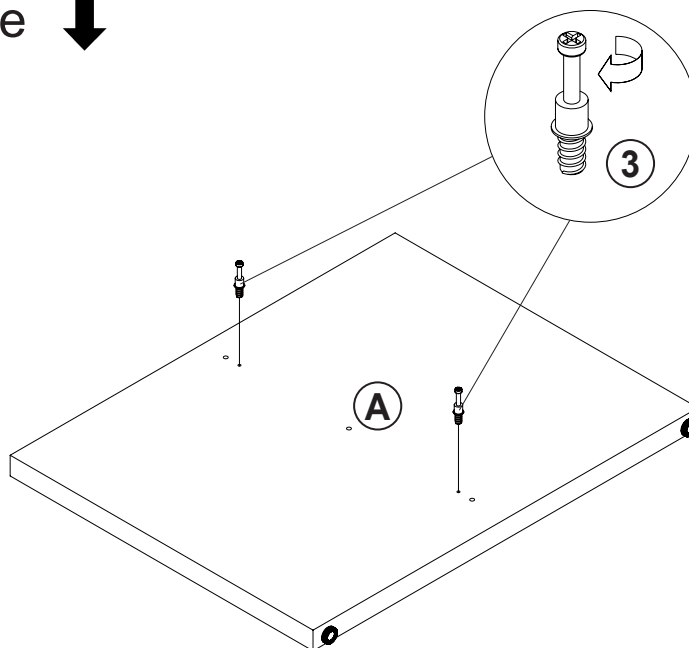

## HARDWARE IDENTIFICATION

Z							
NO	DESCRIPTION	FIGURE	Q'TY	NO	DESCRIPTION	FIGURE	Q'TY
1	GLUE 40g		1 PC	4	CAM LOCK Ø15x12mm SR		12 PCS
2	WOODEN DOWEL Ø8x30mm		13 PCS	5	PLASTIC FEET M8x14mm		4 PCS
3	CAM BOLT Ø7x35.5mm SR		12 PCS	6	STICKER Ø20mm		2 PCS

### NOTE:

Phillips head screw driver is required in the assembly process; however, manufacturer does not provide this item.

ITEM: 183021

**COASTER**<sup>®</sup>

FINE FURNITURE

**STEP 1**

the reverse side ↓

INCORRECT  
CORRECT