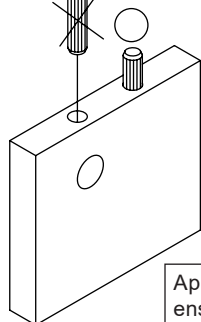

## HARDWARE IDENTIFICATION

Z							
NO	DESCRIPTION	FIGURE	Q'TY	NO	DESCRIPTION	FIGURE	Q'TY
1	GLUE 40g		1 PC	4	CAM LOCK Ø15x12mm SR		12 PCS
2	WOODEN DOWEL Ø8x30mm		13 PCS	5	PLASTIC FEET M8x14mm		4 PCS
3	CAM BOLT Ø7x35.5mm SR		12 PCS	6	STICKER Ø20mm		2 PCS

### NOTE:

Phillips head screw driver is required in the assembly process; however, manufacturer does not provide this item.

ITEM: 183021

**COASTER**<sup>®</sup>

FINE FURNITURE

**STEP 1**

the reverse side ↓

INCORRECT  
CORRECT

Apply glue on all wooden dowels to ensure integrity of the structure.

ITEM: **183021**

**COASTER**<sup>®</sup>

FINE FURNITURE

**STEP 2**

**STEP 3**

INCORRECT  
CORRECT

Apply glue on all wooden dowels to ensure integrity of the structure.