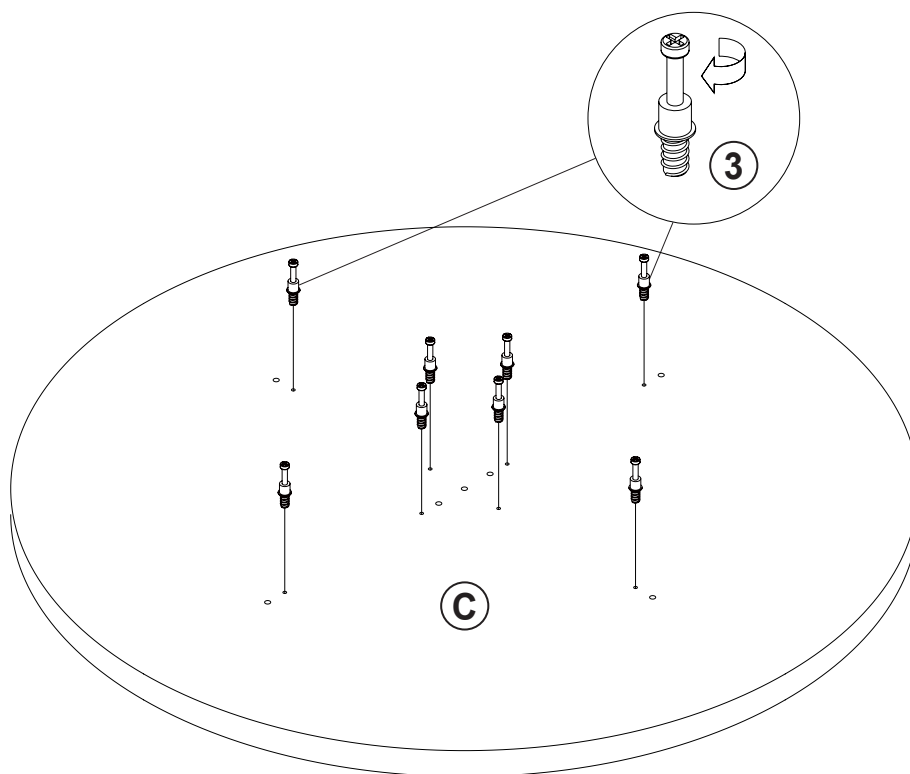

ITEM: **183021**

COASTER®

FINE FURNITURE

STEP 2

STEP 3