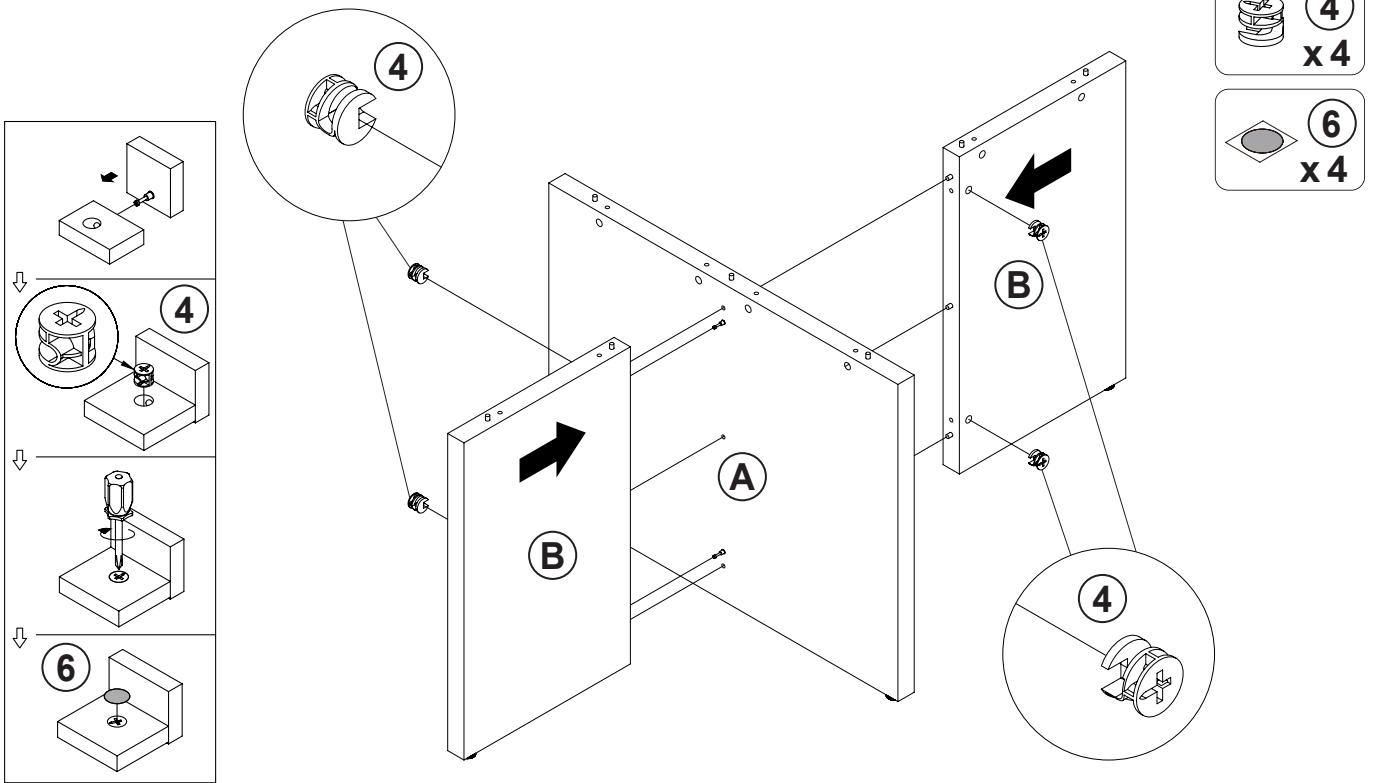

### NOTE:

Phillips head screw driver is required in the assembly process; however, manufacturer does not provide this item.

ITEM: 183021

**COASTER**<sup>®</sup>

FINE FURNITURE

**STEP 1**

the reverse side ↓

INCORRECT  
CORRECT

Apply glue on all wooden dowels to ensure integrity of the structure.

ITEM: **183021**

**COASTER**<sup>®</sup>

FINE FURNITURE

**STEP 2**

**STEP 3**

INCORRECT  
CORRECT

Apply glue on all wooden dowels to ensure integrity of the structure.

ITEM: 183021

**COASTER**  
FINE FURNITURE

**STEP 4**

**STEP 5**

ITEM: 183021

Note : Dimension tolerance  $\pm 5\%$