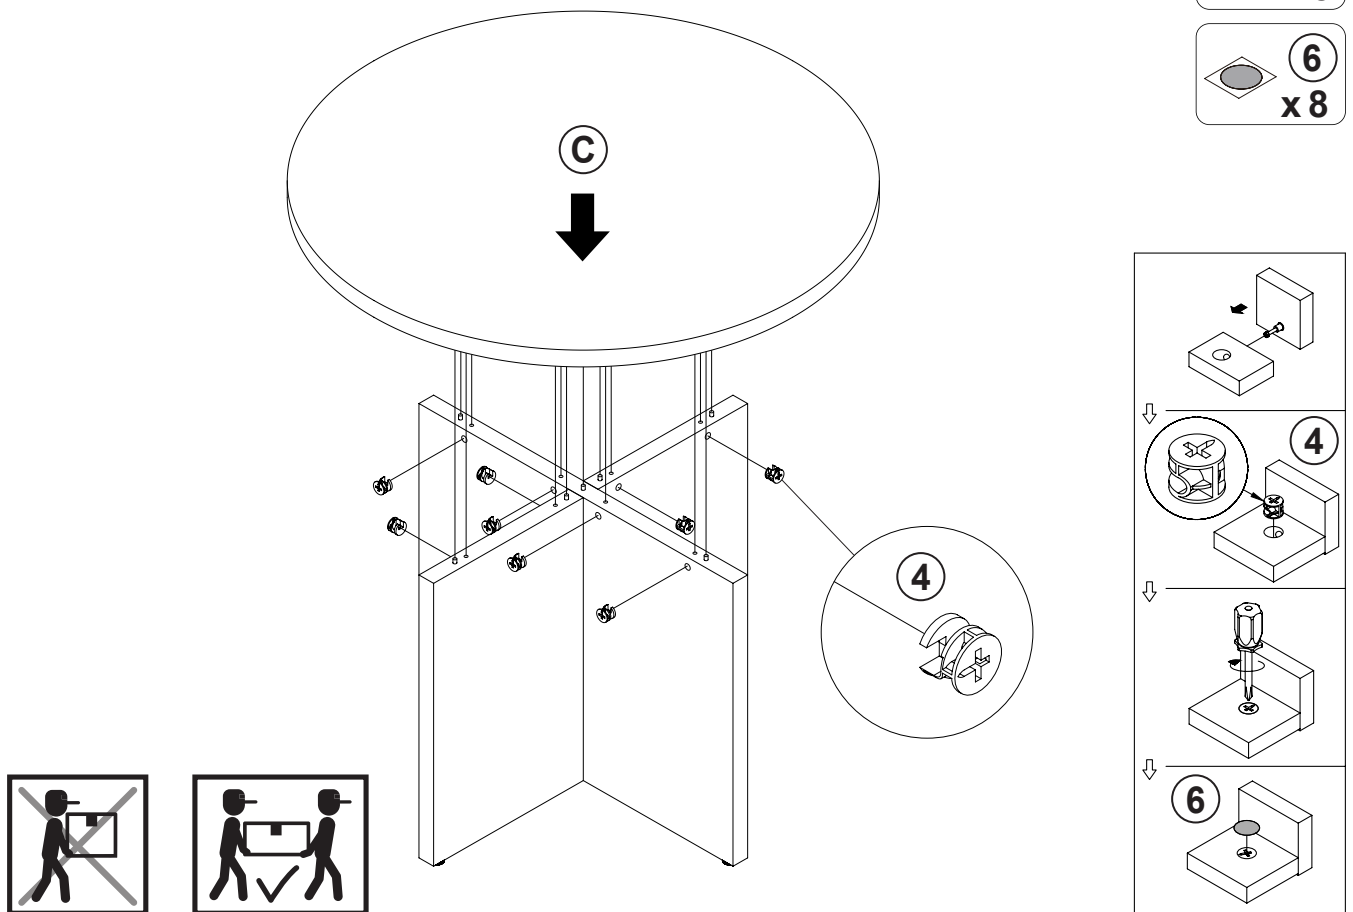

### NOTE:

Phillips head screw driver is required in the assembly process; however, manufacturer does not provide this item.

ITEM: 183021

**COASTER**<sup>®</sup>

FINE FURNITURE

**STEP 1**

the reverse side ↓

INCORRECT  
CORRECT

Apply glue on all wooden dowels to ensure integrity of the structure.

ITEM: **183021**

**COASTER**<sup>®</sup>

FINE FURNITURE

**STEP 2**

**STEP 3**

INCORRECT  
CORRECT

Apply glue on all wooden dowels to ensure integrity of the structure.

ITEM: 183021

**COASTER**  
FINE FURNITURE

**STEP 4**

**STEP 5**

ITEM: 183021

Note : Dimension tolerance  $\pm 5\%$