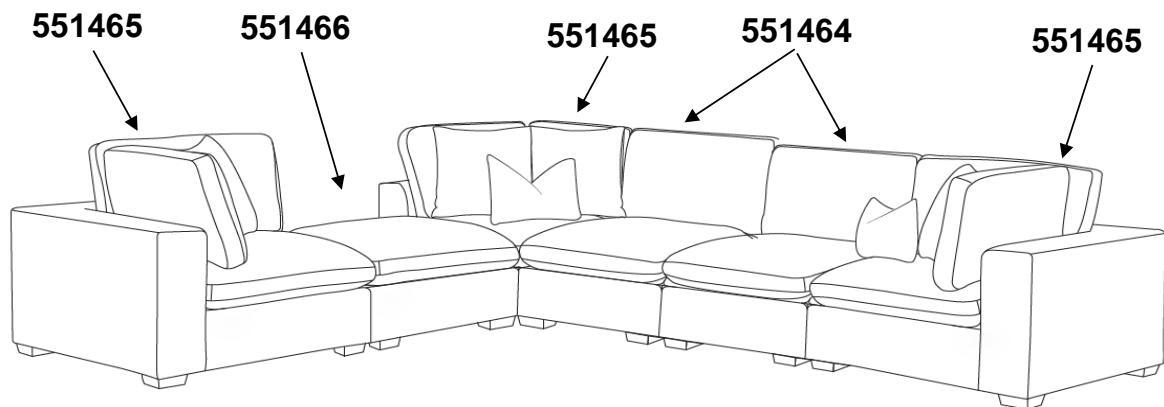

ASSEMBLY INSTRUCTIONS
COASTER FINE FURNITURE

Fine Furniture for every stage of life

551465
Corner Chair

ITEM: **551465**

ASSEMBLY INSTRUCTIONS

ASSEMBLY TIPS:

1. Remove hardware from box and sort by size.
2. Please check to see that all hardware and parts are present prior to start of assembly.
3. Please follow attached instructions in the same sequence as numbered to assure fast & easy assembly.

ASSEMBLY TIME

15 MINUTES

PARTS IDENTIFICATION

A BODY FRAME

1PC

B LEFT BACK CUSHION

1PC

C RIGHT BACK CUSHION