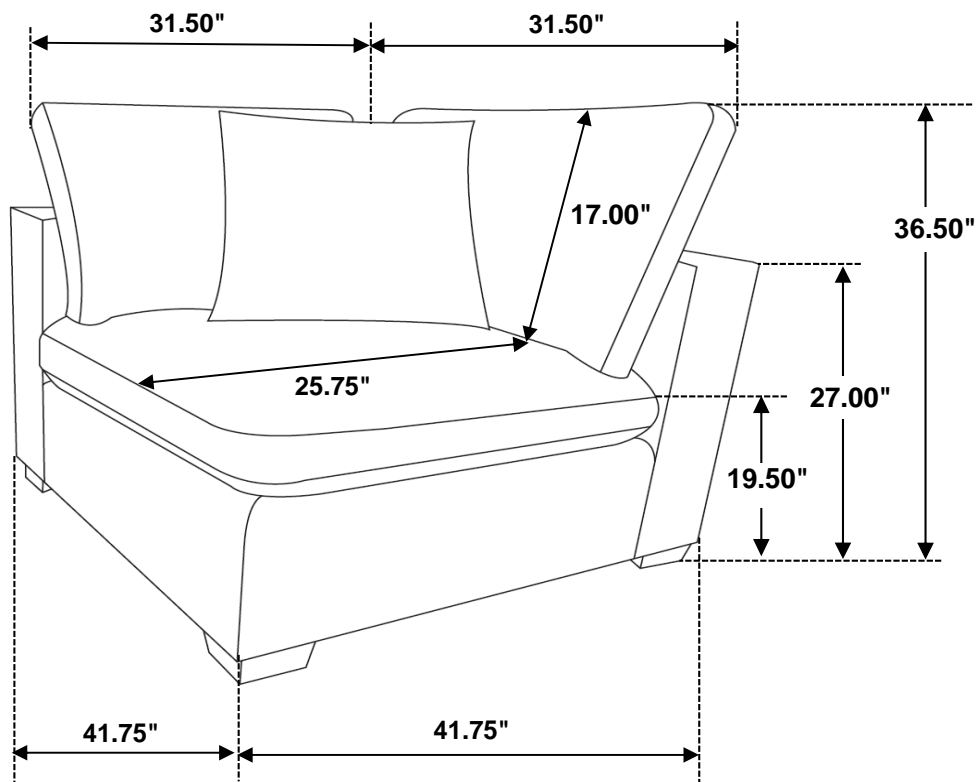

ASSEMBLY INSTRUCTIONS
COASTER FINE FURNITURE

Fine Furniture for every stage of life

551465
Corner Chair

ITEM: **551465**

ASSEMBLY INSTRUCTIONS

ASSEMBLY TIPS:

1. Remove hardware from box and sort by size.
2. Please check to see that all hardware and parts are present prior to start of assembly.
3. Please follow attached instructions in the same sequence as numbered to assure fast & easy assembly.

ASSEMBLY INSTRUCTIONS

STEP 1

STEP 2

STEP 3
COMPLETE

ITEM: **551465**

Note: Dimension tolerance $\pm 5\%$