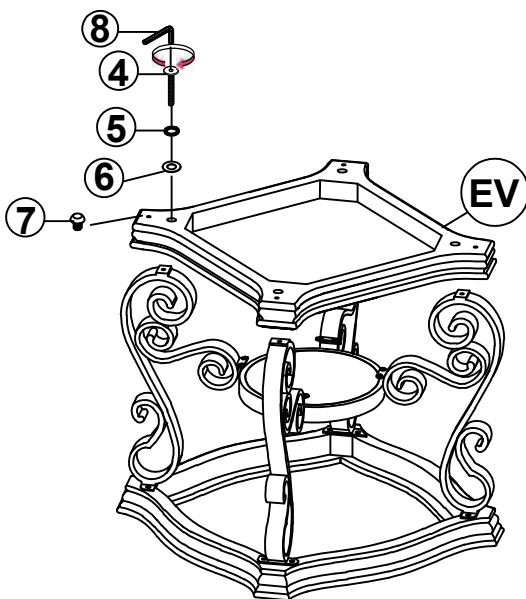

HARDWARE IDENTIFICATION

1	SHORT BOLT (M6 x 20mm - RBW)		16PCS
2	SMALL LOCK WASHER (M6 - RBW)		16PCS
3	SMALL FLAT WASHER (M6 - RBW)		16PCS
4	LONG BOLT (M8 x 25mm - RBW)		4PCS
5	BIG LOCK WASHER (M8 - RBW)		4PCS
6	BIG FLAT WASHER (M8 - RBW)		4PCS
7	LEVELER		4PCS
8	ALLEN WRENCH (M4 - BLK)		1PC

ITEM: **702447**

ASSEMBLY INSTRUCTIONS

STEP 1

STEP 2

STEP 3

STEP 4

ITEM: **702447**
ASSEMBLY INSTRUCTIONS

STEP 5
COMPLETE

ITEM: 702447

Note: Dimension tolerance $\pm 5\%$