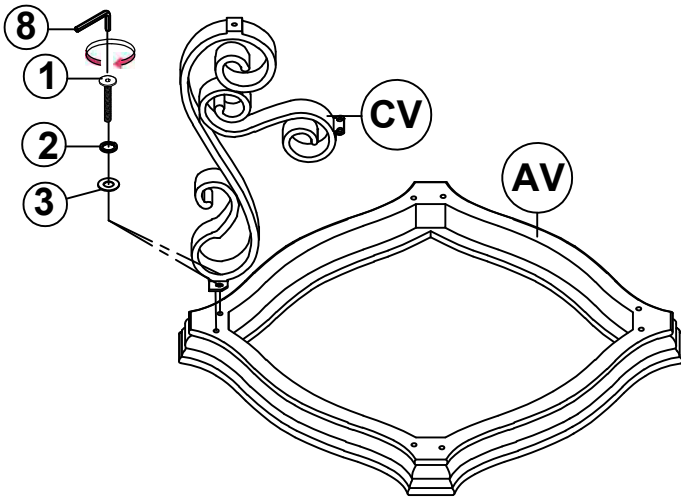

ITEM: **702447**

ASSEMBLY INSTRUCTIONS

STEP 1