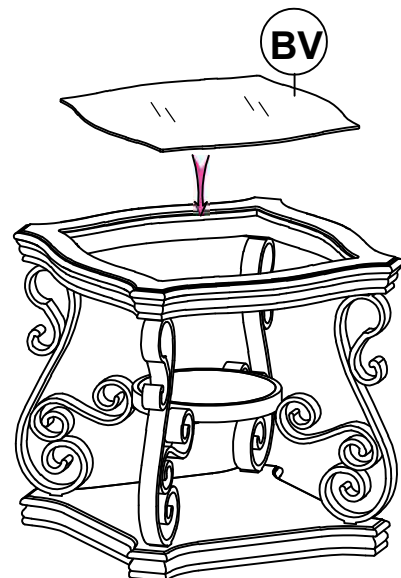

HARDWARE IDENTIFICATION

1	SHORT BOLT (M6 x 20mm - RBW)		16PCS
2	SMALL LOCK WASHER (M6 - RBW)		16PCS
3	SMALL FLAT WASHER (M6 - RBW)		16PCS
4	LONG BOLT (M8 x 25mm - RBW)		4PCS
5	BIG LOCK WASHER (M8 - RBW)		4PCS
6	BIG FLAT WASHER (M8 - RBW)		4PCS
7	LEVELER		4PCS
8	ALLEN WRENCH (M4 - BLK)		1PC

ITEM: **702447**

ASSEMBLY INSTRUCTIONS

STEP 1

STEP 2

STEP 3

STEP 4

ITEM: **702447**
ASSEMBLY INSTRUCTIONS

STEP 5
COMPLETE

ITEM: 702447

Note: Dimension tolerance $\pm 5\%$