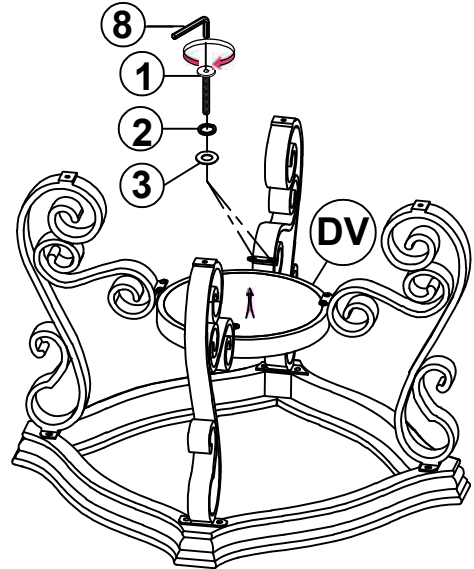

HARDWARE IDENTIFICATION

1	SHORT BOLT (M6 x 20mm - RBW)		16PCS
2	SMALL LOCK WASHER (M6 - RBW)		16PCS
3	SMALL FLAT WASHER (M6 - RBW)		16PCS
4	LONG BOLT (M8 x 25mm - RBW)		4PCS
5	BIG LOCK WASHER (M8 - RBW)		4PCS
6	BIG FLAT WASHER (M8 - RBW)		4PCS
7	LEVELER		4PCS
8	ALLEN WRENCH (M4 - BLK)		1PC

ITEM: **702447**

ASSEMBLY INSTRUCTIONS

STEP 1

STEP 2

STEP 3

STEP 4

ITEM: **702447**
ASSEMBLY INSTRUCTIONS

STEP 5
COMPLETE

ITEM: 702447

Note: Dimension tolerance $\pm 5\%$