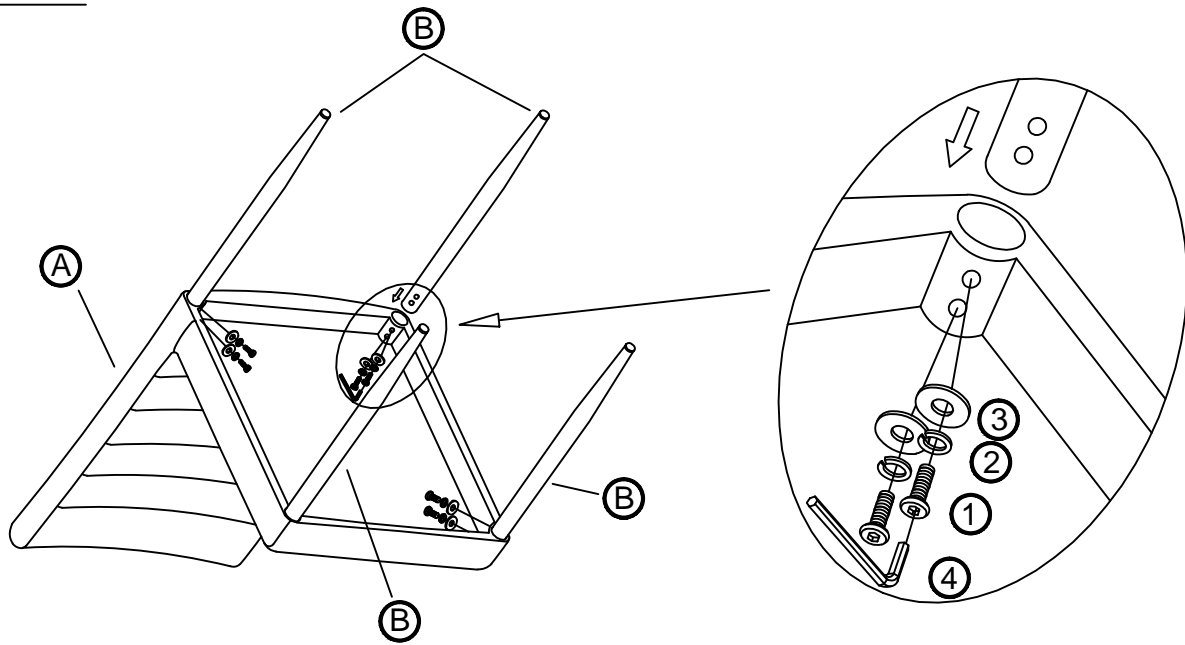

(Ø1/4"-SILVER)

8PCS

4. ALLEN WRENCH

(Ø1/4"\*57mm-SILVER)

1PC

NOTE:QUANTITIES SHOWN ARE FOR ONE CHAIR

ITEM: 120767BLK  
ASSEMBLY INSTRUCTIONS

STEP 1

STEP 2  
COMPLETE