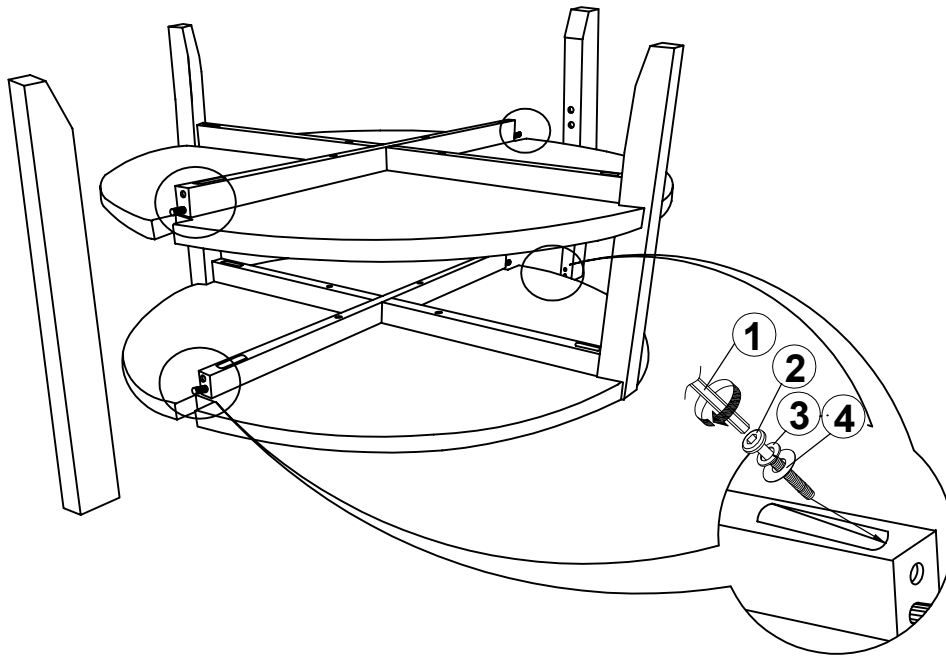

ASSEMBLY TIME

15 MINUTES

PARTS IDENTIFICATION

A	TOP & SHELF		2PCS
B	LEG		4PCS
C	UPPER CROSSBAR		2PCS
D	LOWER CROSSBAR		2PCS

HARDWARE IDENTIFICATION

1	ALLEN WRENCH (M4 x 110mm - BLK)		1PC
2	BOLT (M6 x 50mm - RBW)		24PCS
3	LOCK WASHER (1/4" - BLK)		24PCS
4	FLAT WASHER (M6 x 13mm - RBW)		24PCS
5	WOOD DOWEL (M8 x 30mm)		8PCS

ITEM: **709698**
ASSEMBLY INSTRUCTIONS

STEP 1

ITEM: **709698**
ASSEMBLY INSTRUCTIONS

STEP 2

STEP 3

ITEM: **709698**
ASSEMBLY INSTRUCTIONS

STEP 4

STEP 5
COMPLETE