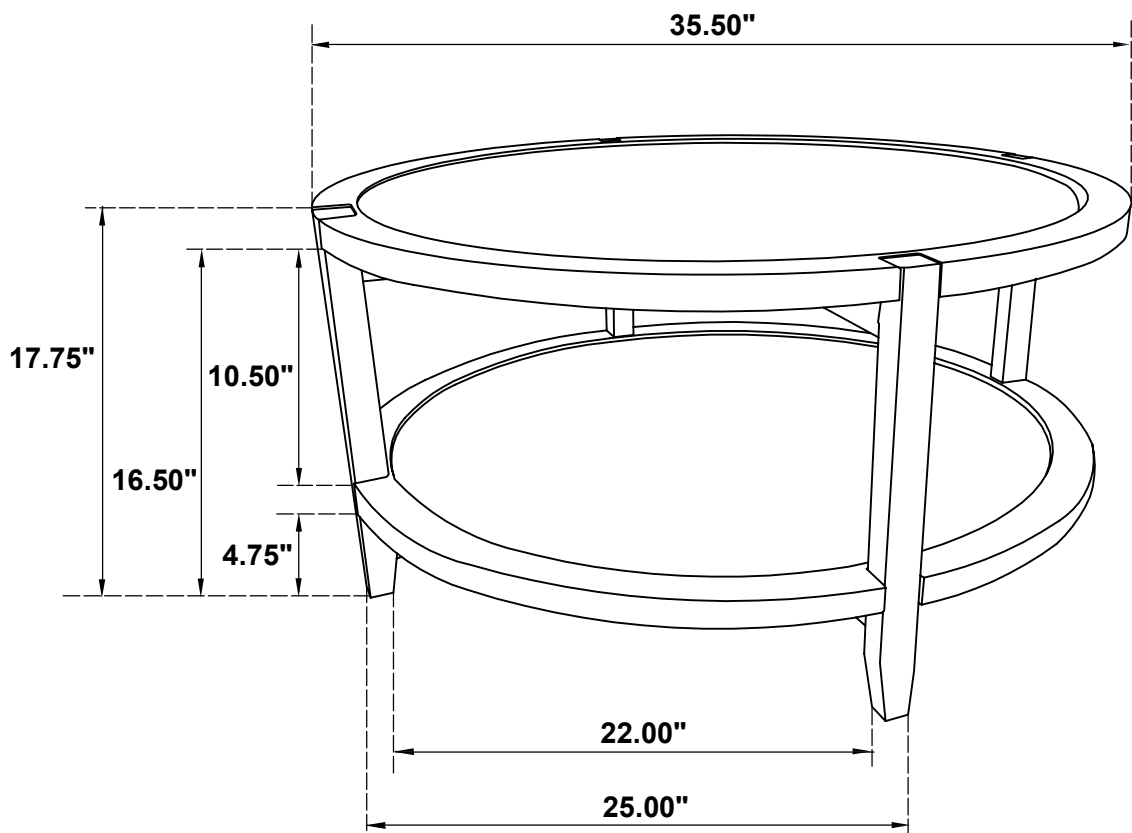

ASSEMBLY TIME

15 MINUTES

PARTS IDENTIFICATION

A	TOP & SHELF		2PCS
B	LEG		4PCS
C	UPPER CROSSBAR		2PCS
D	LOWER CROSSBAR		2PCS

HARDWARE IDENTIFICATION

1	ALLEN WRENCH (M4 x 110mm - BLK)		1PC
2	BOLT (M6 x 50mm - RBW)		24PCS
3	LOCK WASHER (1/4" - BLK)		24PCS
4	FLAT WASHER (M6 x 13mm - RBW)		24PCS
5	WOOD DOWEL (M8 x 30mm)		8PCS

ITEM: **709698**
ASSEMBLY INSTRUCTIONS

STEP 1

ITEM: **709698**
ASSEMBLY INSTRUCTIONS

STEP 2

STEP 3

ITEM: **709698**
ASSEMBLY INSTRUCTIONS

STEP 4

STEP 5
COMPLETE

ITEM: 709698

Note: Dimension tolerance $\pm 5\%$