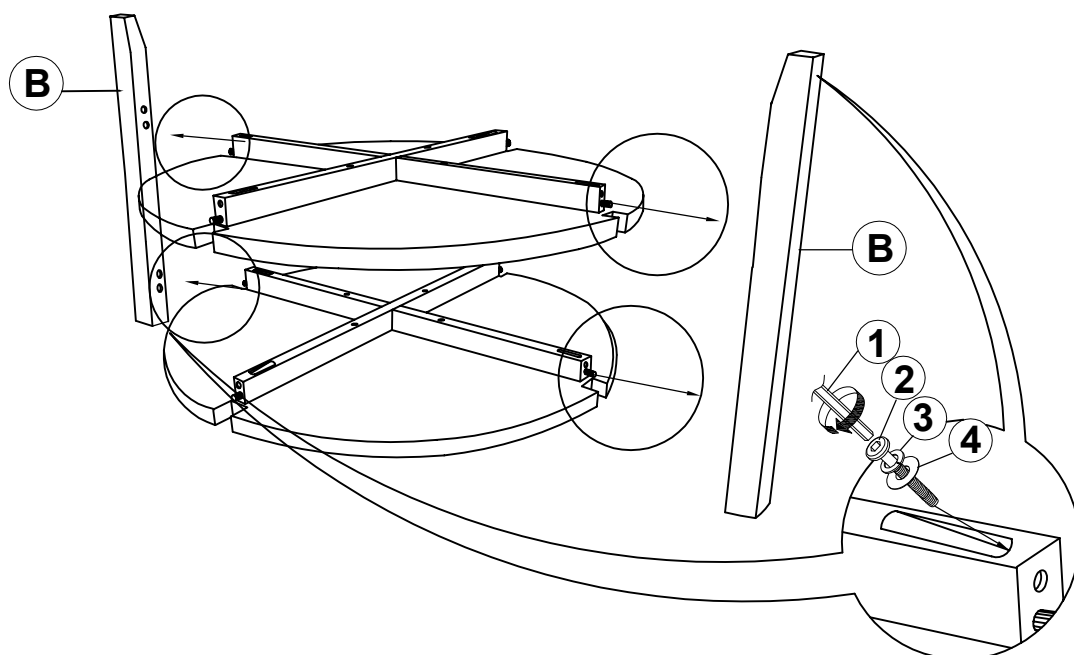

ASSEMBLY TIME

15 MINUTES

PARTS IDENTIFICATION

A	TOP & SHELF		2PCS
B	LEG		4PCS
C	UPPER CROSSBAR		2PCS
D	LOWER CROSSBAR		2PCS

HARDWARE IDENTIFICATION

1	ALLEN WRENCH (M4 x 110mm - BLK)		1PC
2	BOLT (M6 x 50mm - RBW)		24PCS
3	LOCK WASHER (1/4" - BLK)		24PCS
4	FLAT WASHER (M6 x 13mm - RBW)		24PCS
5	WOOD DOWEL (M8 x 30mm)		8PCS

ITEM: **709698**
ASSEMBLY INSTRUCTIONS

STEP 1

ITEM: **709698**
ASSEMBLY INSTRUCTIONS

STEP 2

STEP 3

ITEM: **709698**
ASSEMBLY INSTRUCTIONS

STEP 4

STEP 5
COMPLETE

ITEM: 709698

Note: Dimension tolerance $\pm 5\%$