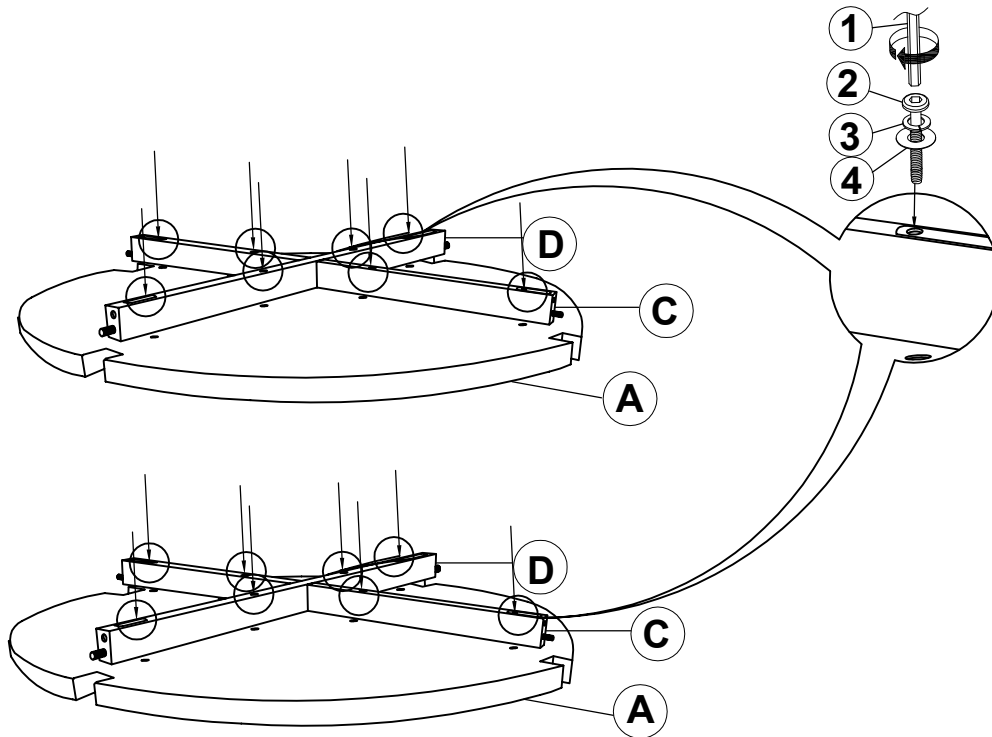

ASSEMBLY TIME

15 MINUTES

PARTS IDENTIFICATION

A	TOP & SHELF		2PCS
B	LEG		4PCS
C	UPPER CROSSBAR		2PCS
D	LOWER CROSSBAR		2PCS

HARDWARE IDENTIFICATION

1	ALLEN WRENCH (M4 x 110mm - BLK)		1PC
2	BOLT (M6 x 50mm - RBW)		24PCS
3	LOCK WASHER (1/4" - BLK)		24PCS
4	FLAT WASHER (M6 x 13mm - RBW)		24PCS
5	WOOD DOWEL (M8 x 30mm)		8PCS

ITEM: **709698**
ASSEMBLY INSTRUCTIONS

STEP 1

ITEM: **709698**
ASSEMBLY INSTRUCTIONS

STEP 2

STEP 3

ITEM: **709698**
ASSEMBLY INSTRUCTIONS

STEP 4

STEP 5
COMPLETE

ITEM: 709698

Note: Dimension tolerance $\pm 5\%$