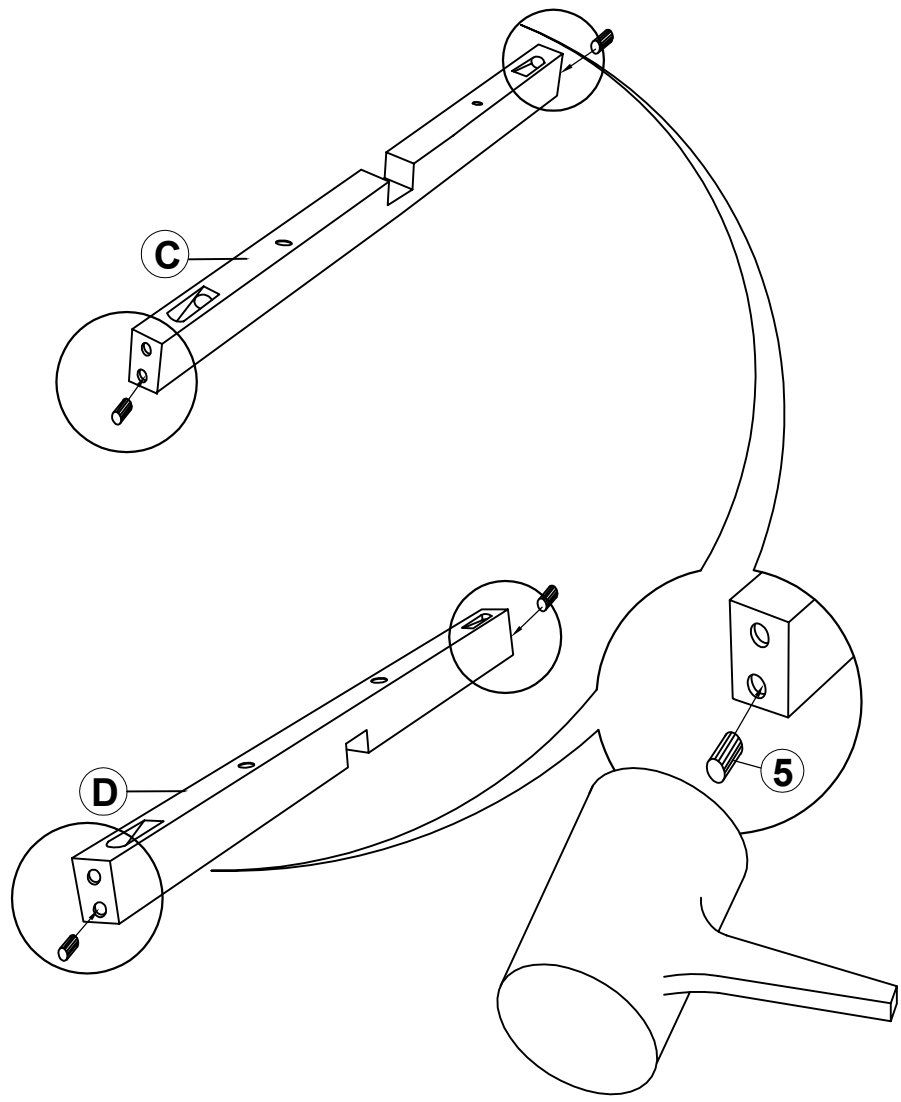

ASSEMBLY INSTRUCTIONS
COASTER FINE FURNITURE

Fine Furniture for every stage of life

709698
Coffee Table

ITEM: 709698

ASSEMBLY INSTRUCTIONS

ASSEMBLY TIPS :

1. Remove hardware from box and sort by size.
2. Please check to see that all hardware and parts are present prior to start of assembly.
3. Please follow attached instructions in the same sequence as numbered to assure fast & easy assembly.

ASSEMBLY TIME

15 MINUTES

PARTS IDENTIFICATION

A	TOP & SHELF		2PCS
B	LEG		4PCS
C	UPPER CROSSBAR		2PCS
D	LOWER CROSSBAR		2PCS

HARDWARE IDENTIFICATION

1	ALLEN WRENCH (M4 x 110mm - BLK)		1PC
2	BOLT (M6 x 50mm - RBW)		24PCS
3	LOCK WASHER (1/4" - BLK)		24PCS
4	FLAT WASHER (M6 x 13mm - RBW)		24PCS
5	WOOD DOWEL (M8 x 30mm)		8PCS

ITEM: **709698**
ASSEMBLY INSTRUCTIONS

STEP 1

ITEM: **709698**
ASSEMBLY INSTRUCTIONS

STEP 2

STEP 3

ITEM: **709698**
ASSEMBLY INSTRUCTIONS

STEP 4

STEP 5
COMPLETE

ITEM: 709698

Note: Dimension tolerance $\pm 5\%$