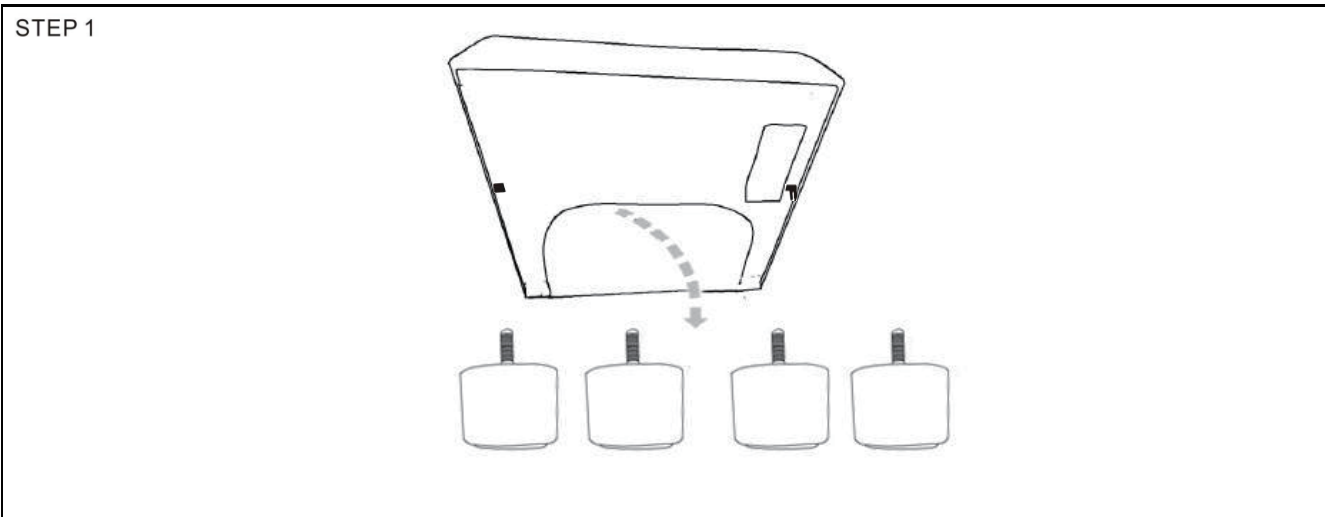

ASSEMBLY TIME

5 MINUTES

PARTS IDENTIFICATION

	PART NAME	FIGURE	QUANTITY
A	ARMLESS CHAIR		1PC
B	LEG		4PCS

ITEM: 552081

ASSEMBLY INSTRUCTIONS

ITEM: 552081

ASSEMBLY INSTRUCTIONS

STEP 1 Turn over the item and take out the legs from zippered pouch and install the legs as pictures show

Do not use a hammer, pls remove the wood block with screwdriver

STEP 2

Do not use a hammer, pls remove the wood block with screwdriver

STEP3: Insert the metal grooves to connect other units as pictures show

ITEM: 552081

Note: Dimension tolerance $\pm 5\%$

*ASSEMBLY INSTRUCTIONS
COASTER FINE FURNITURE*

Fine Furniture for every stage of life