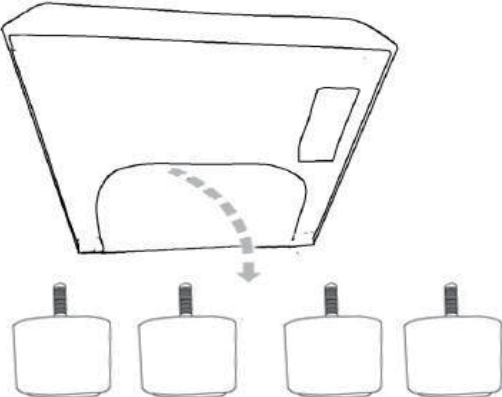

ASSEMBLY TIME 5 MINUTES

PARTS IDENTIFICATION

	PART NAME	FIGURE	QUANTITY
A	OTTOMAN		1PC
B	LEG		4PCS

ITEM: 552083

ASSEMBLY INSTRUCTIONS

STEP 1

STEP 2

STEP 3
COMPLETE