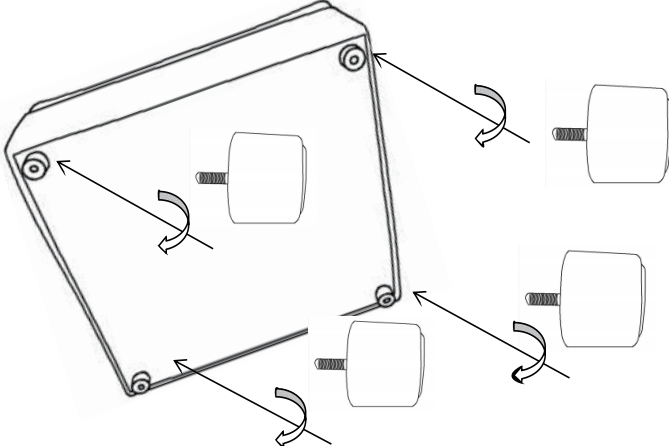

ASSEMBLY TIME 5 MINUTES

PARTS IDENTIFICATION

	PART NAME	FIGURE	QUANTITY
A	OTTOMAN		1PC
B	LEG		4PCS

ITEM: 552083

ASSEMBLY INSTRUCTIONS

STEP 1

STEP 2

STEP 3
COMPLETE