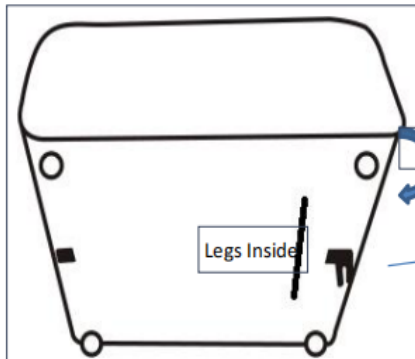

ASSEMBLY TIME

5 MINUTES

PARTS IDENTIFICATION

	PART NAME	FIGURE	QUANTITY
A	ARMLESS CHAIR		1PC
B	LEG		4PCS

ITEM: 552081

ASSEMBLY INSTRUCTIONS

ITEM: 552081

ASSEMBLY INSTRUCTIONS

STEP 1 Turn over the item and take out the legs from zippered pouch and install the legs as pictures show

Do not use a hammer, pls remove the wood block with screwdriver

STEP 2

Do not use a hammer, pls remove the wood block with screwdriver

STEP3: Insert the metal grooves to connect other units as pictures show

ITEM: 552081

Note: Dimension tolerance $\pm 5\%$

*ASSEMBLY INSTRUCTIONS
COASTER FINE FURNITURE*

Fine Furniture for every stage of life