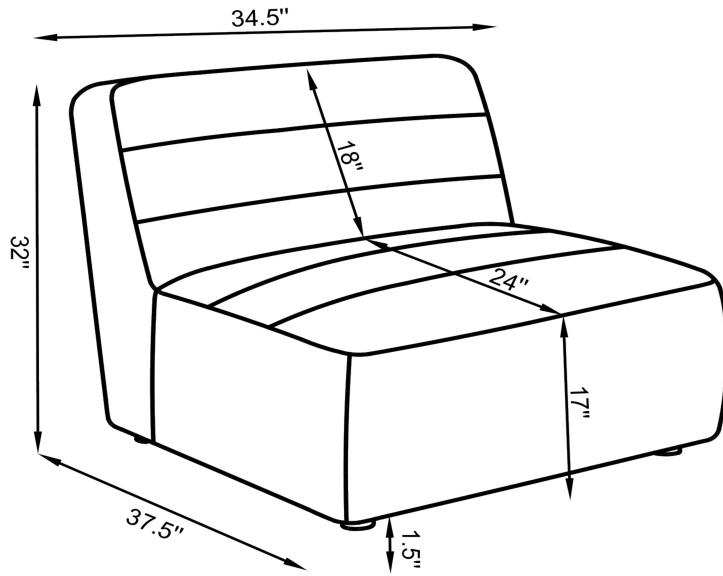

ITEM: 552081

Note: Dimension tolerance $\pm 5\%$