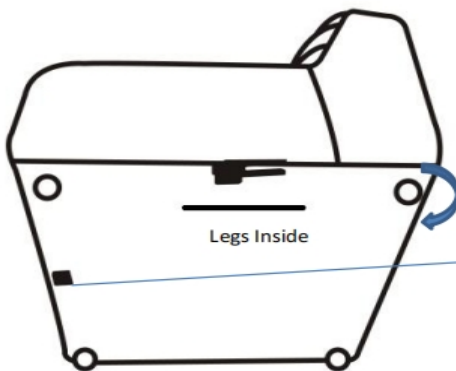

Do not use a hammer, pls remove the wood block with screwdriver

STEP 2