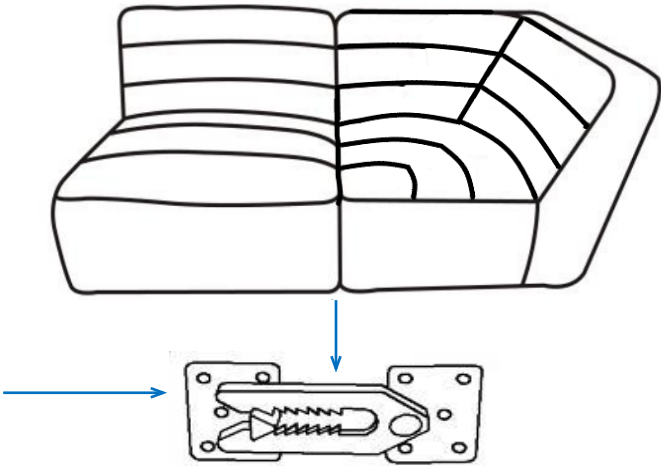

ASSEMBLY TIME 5 MINUTES

PARTS IDENTIFICATION

	PART NAME	FIGURE	QUANTITY
A	CORNER		1PC
B	LEG		4PCS

ITEM: 552082

ASSEMBLY INSTRUCTIONS

STEP 1

STEP 2

STEP 3
COMPLETE

ITEM: 552082

ASSEMBLY INSTRUCTIONS

STEP 1 Turn over the item and take out the legs from zippered pouch and install the legs as pictures show

STEP 2

STEP3: Insert the metal grooves to connect other units as pictures show

ITEM: 552082

Note: Dimension tolerance $\pm 5\%$

*ASSEMBLY INSTRUCTIONS
COASTER FINE FURNITURE*

Fine Furniture for every stage of life

552083

OTTOMAN

ITEM: 552083

ASSEMBLY INSTRUCTIONS