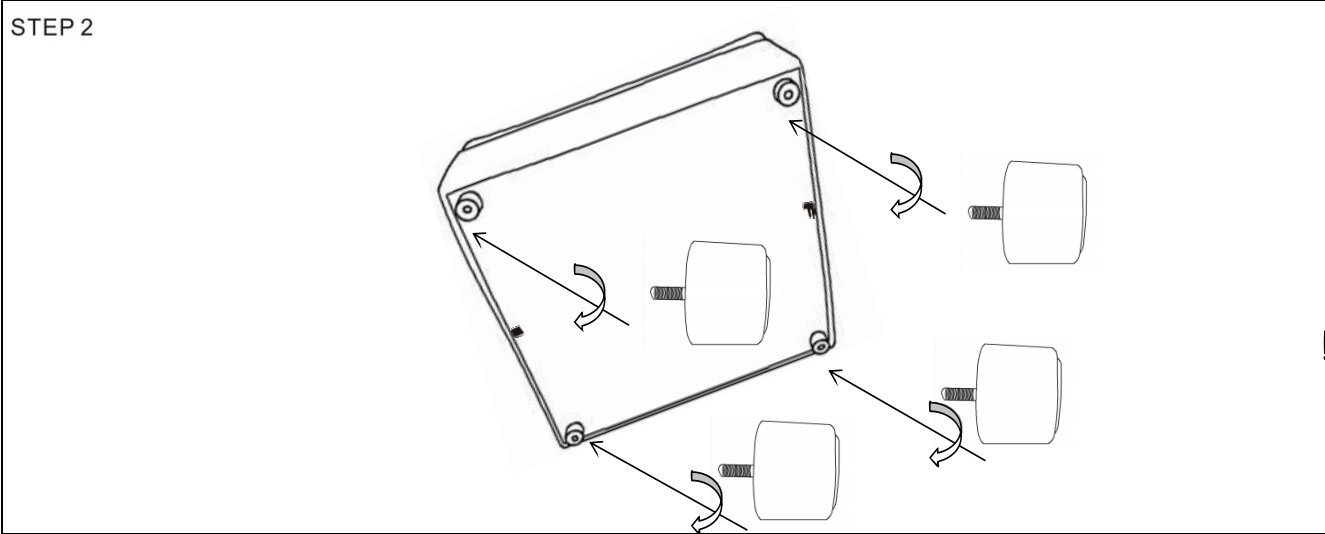

ASSEMBLY TIME

5 MINUTES

PARTS IDENTIFICATION

	PART NAME	FIGURE	QUANTITY
A	ARMLESS CHAIR		1PC
B	LEG		4PCS

ITEM: 552081

ASSEMBLY INSTRUCTIONS

ITEM: 552081

ASSEMBLY INSTRUCTIONS

STEP 1 Turn over the item and take out the legs from zippered pouch and install the legs as pictures show

Do not use a hammer, pls remove the wood block with screwdriver

STEP 2

Do not use a hammer, pls remove the wood block with screwdriver

STEP3: Insert the metal grooves to connect other units as pictures show

ITEM: 552081

Note: Dimension tolerance $\pm 5\%$

*ASSEMBLY INSTRUCTIONS
COASTER FINE FURNITURE*

Fine Furniture for every stage of life