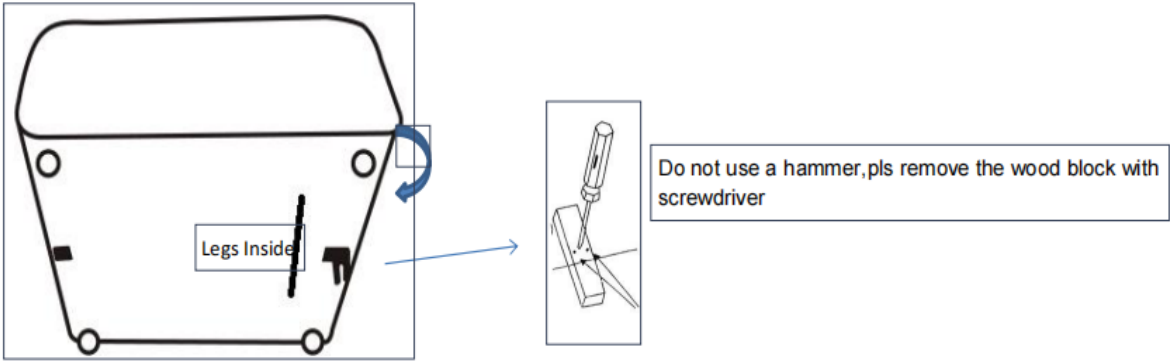

ASSEMBLY TIME 5 MINUTES

PARTS IDENTIFICATION

	PART NAME	FIGURE	QUANTITY
A	CORNER		1PC
B	LEG		4PCS

ITEM: 552082

ASSEMBLY INSTRUCTIONS

STEP 1

STEP 2

STEP 3
COMPLETE

ITEM: 552082

ASSEMBLY INSTRUCTIONS

STEP 1 Turn over the item and take out the legs from zippered pouch and install the legs as pictures show

STEP 2

STEP3: Insert the metal grooves to connect other units as pictures show