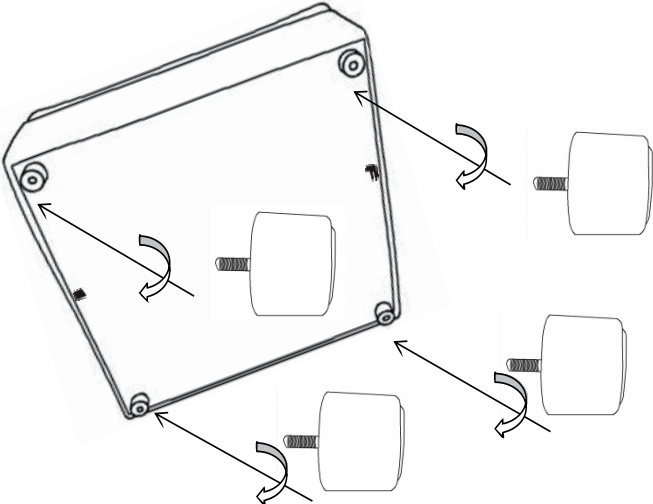

ASSEMBLY TIME 5 MINUTES

PARTS IDENTIFICATION

	PART NAME	FIGURE	QUANTITY
A	CORNER		1PC
B	LEG		4PCS

ITEM: 552082

ASSEMBLY INSTRUCTIONS

STEP 1

STEP 2

STEP 3
COMPLETE

ITEM: 552082

ASSEMBLY INSTRUCTIONS

STEP 1 Turn over the item and take out the legs from zippered pouch and install the legs as pictures show

STEP 2

STEP3: Insert the metal grooves to connect other units as pictures show