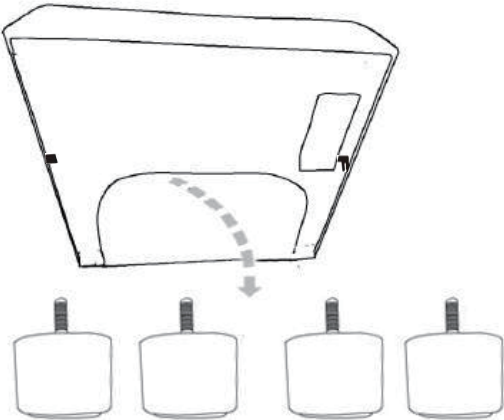

ASSEMBLY TIME 5 MINUTES

PARTS IDENTIFICATION

	PART NAME	FIGURE	QUANTITY
A	CORNER		1PC
B	LEG		4PCS

ITEM: 552082

ASSEMBLY INSTRUCTIONS

STEP 1

STEP 2

STEP 3
COMPLETE

ITEM: 552082

ASSEMBLY INSTRUCTIONS

STEP 1 Turn over the item and take out the legs from zippered pouch and install the legs as pictures show

STEP 2

STEP3: Insert the metal grooves to connect other units as pictures show