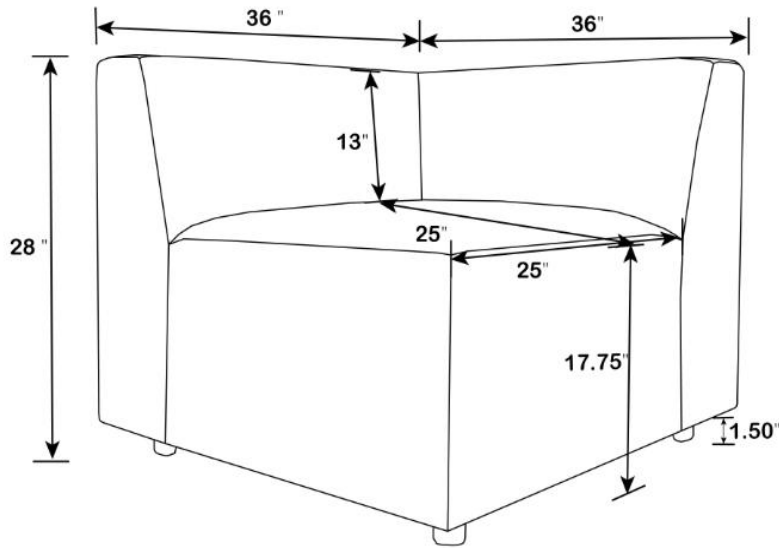

ITEM: 551642

Note : Dimension tolerance $\pm 5\%$

COASTERFURNITURE.COM

ITEM: 551643

ASSEMBLY INSTRUCTIONS

ASSEMBLY TIPS:

1. Remove hardware from box and sort by size.
2. Please check to see that all hardware and parts are present prior to start of assembly.
3. Please follow attached instructions in the same sequence as numbered to assure fast & easy assembly.