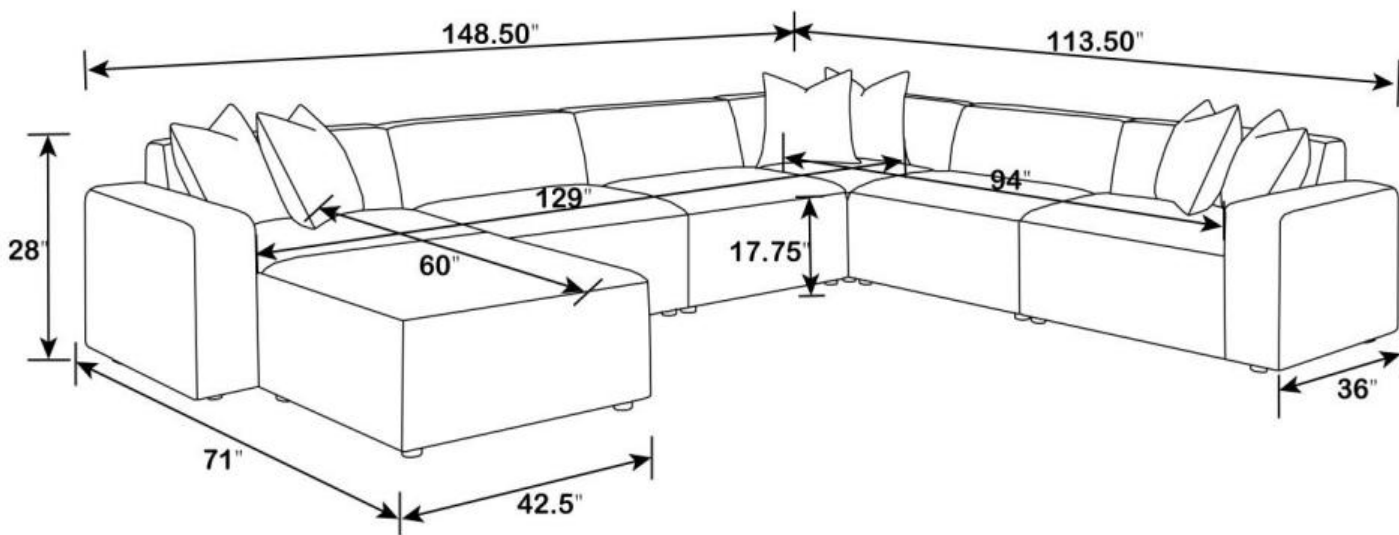

ITEM: 551644RAF

Note : Dimension tolerance $\pm 5\%$

COASTERFURNITURE.COM