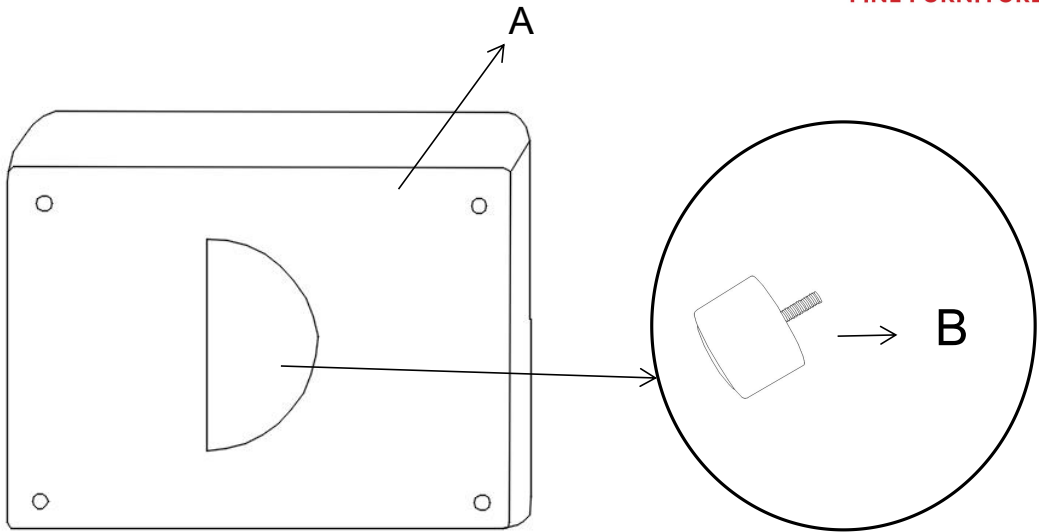

ASSEMBLY INSTRUCTIONS

STEP 1