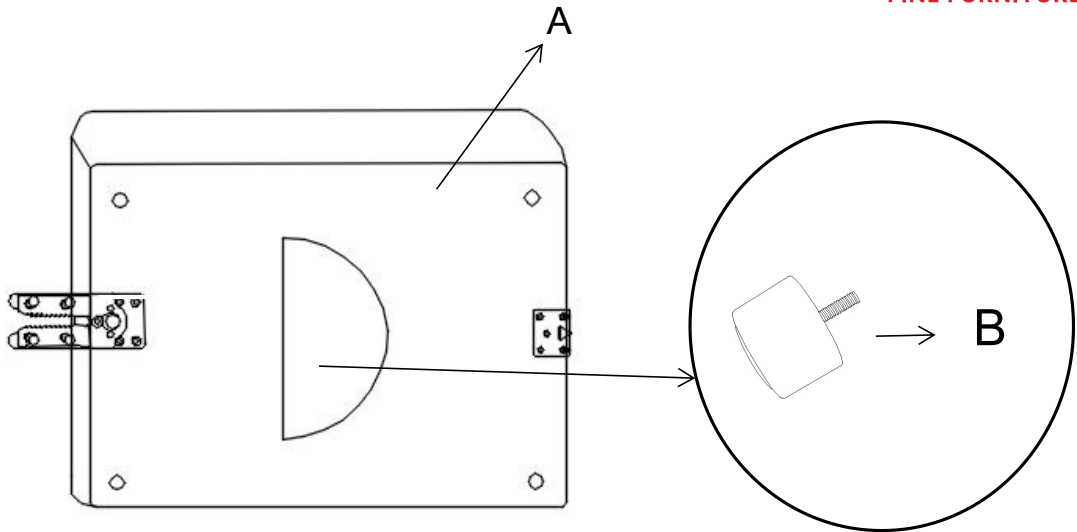

ASSEMBLY INSTRUCTIONS

STEP 1