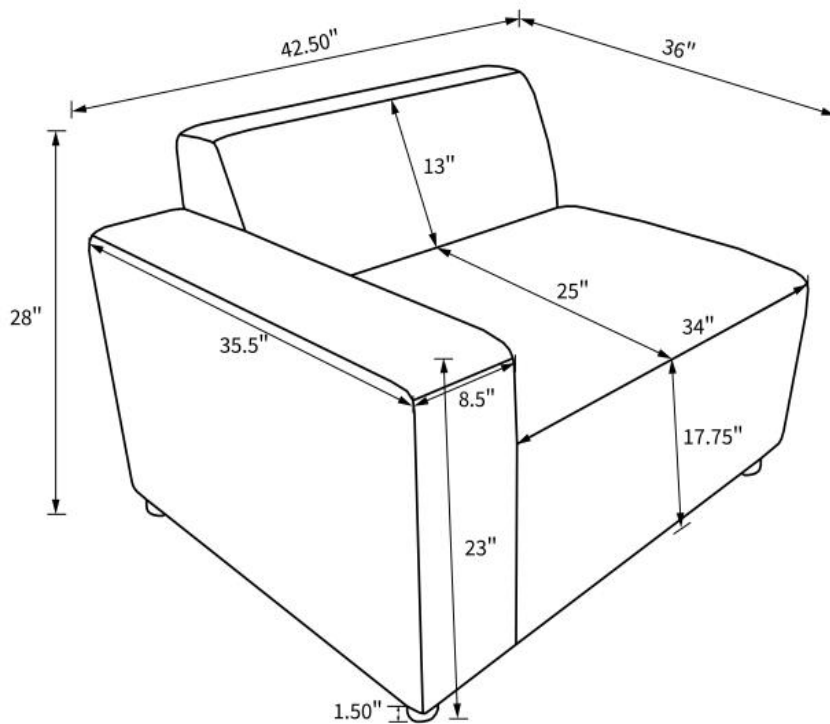

ITEM: 551644LAF

Note : Dimension tolerance $\pm 5\%$

COASTERFURNITURE.COM