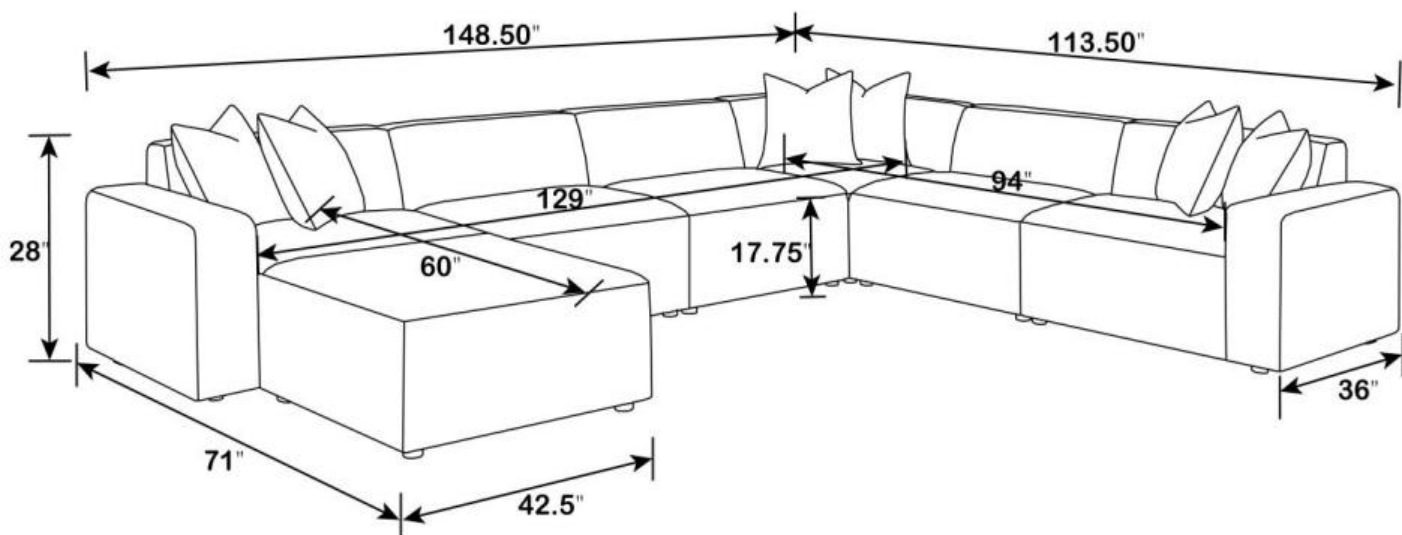

ITEM: 551644LAF

Note : Dimension tolerance $\pm 5\%$

COASTERFURNITURE.COM