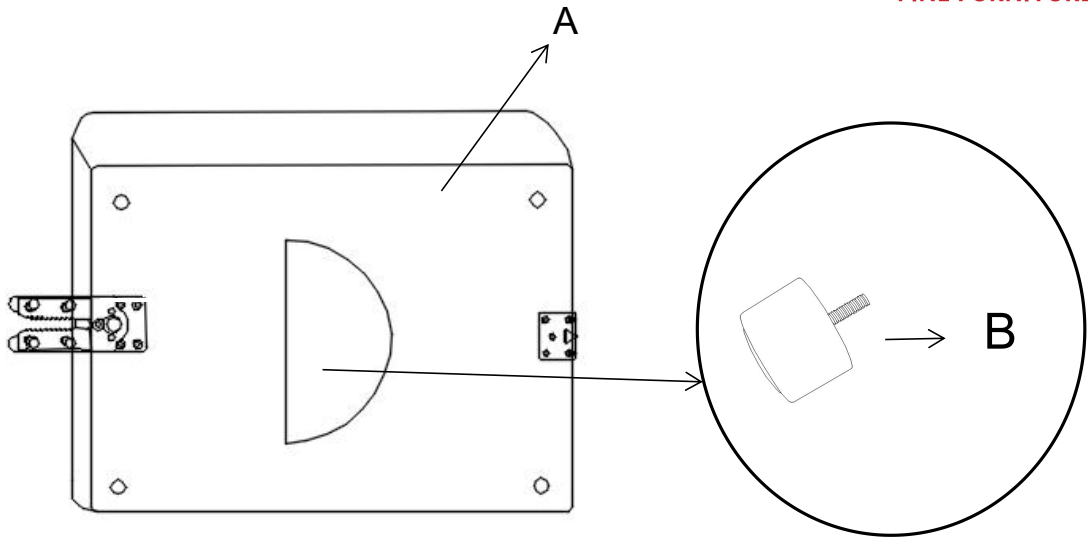

ITEM: 551641

ASSEMBLY INSTRUCTIONS

STEP 1

STEP 2

STEP 3