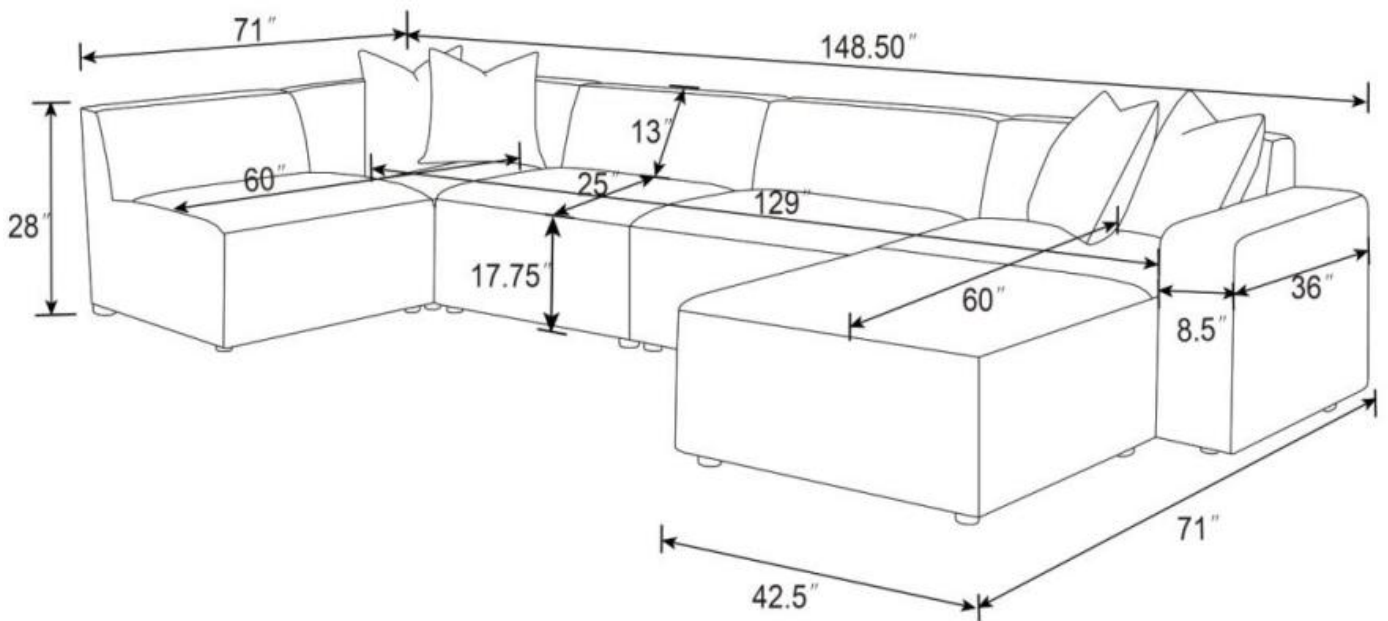

ITEM: 551642

Note : Dimension tolerance $\pm 5\%$

COASTERFURNITURE.COM