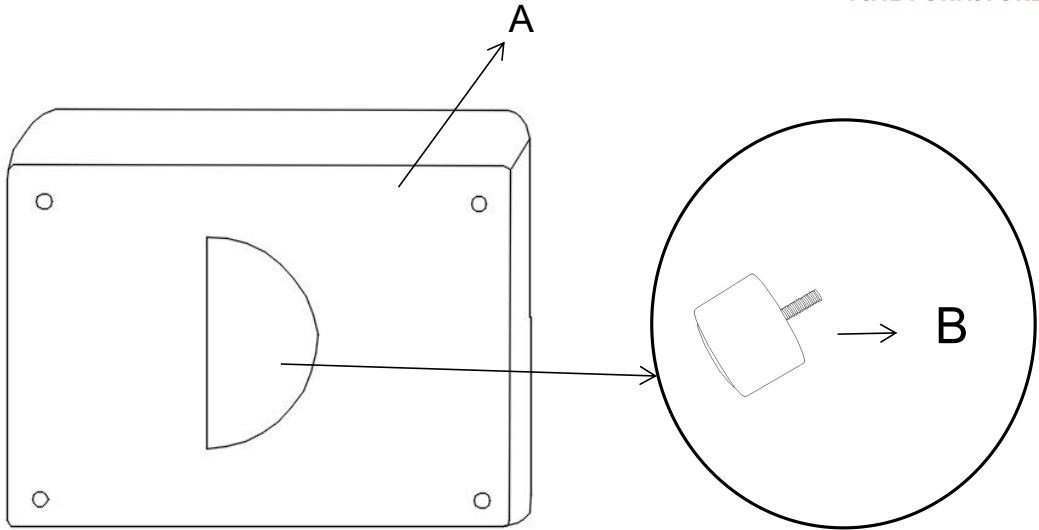

ASSEMBLY INSTRUCTIONS

STEP 1