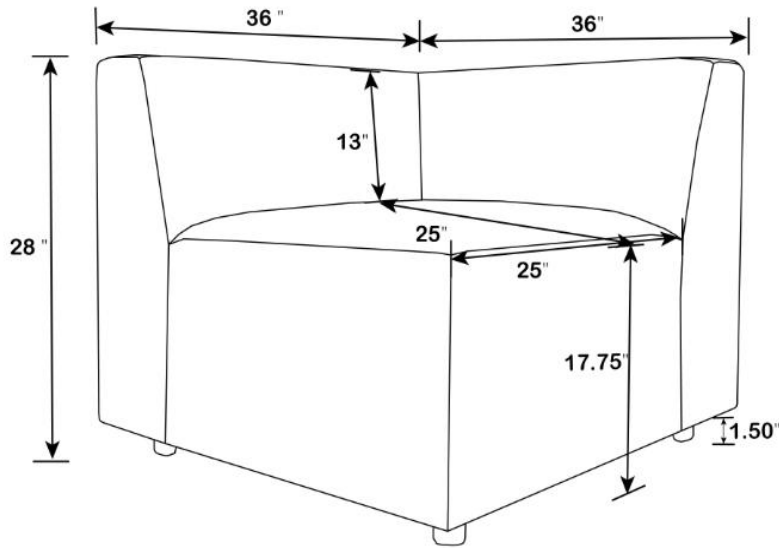

ITEM: 551642

Note : Dimension tolerance $\pm 5\%$

COASTERFURNITURE.COM

ITEM: 551643

ASSEMBLY INSTRUCTIONS

ASSEMBLY TIPS:

- 1. Remove hardware from box and sort by size.
- 2. Please check to see that all hardware and parts are present prior to start of assembly.
- 3. Please follow attached instructions in the same sequence as numbered to assure fast & easy assembly.