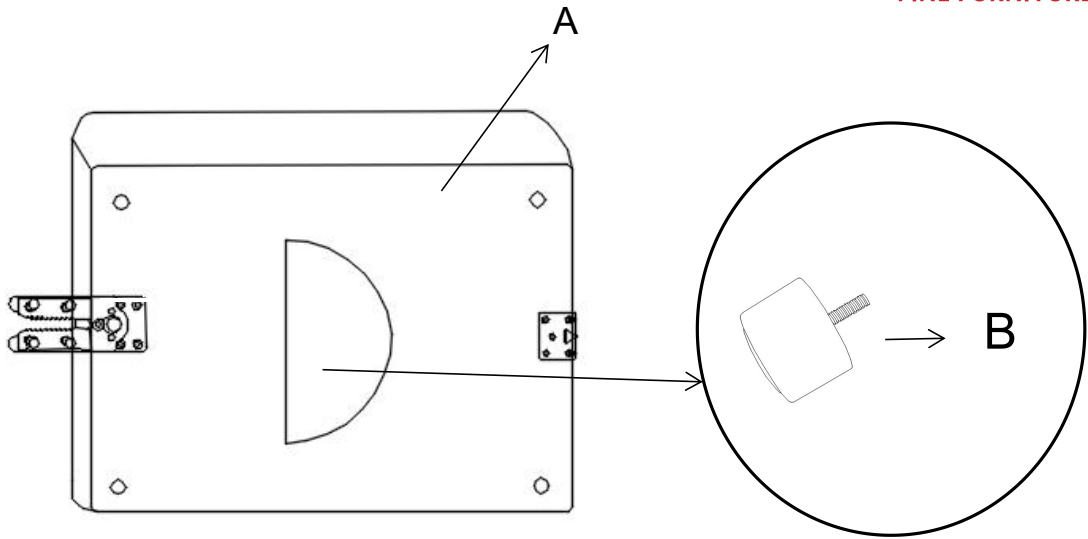

ASSEMBLY INSTRUCTIONS

STEP 1