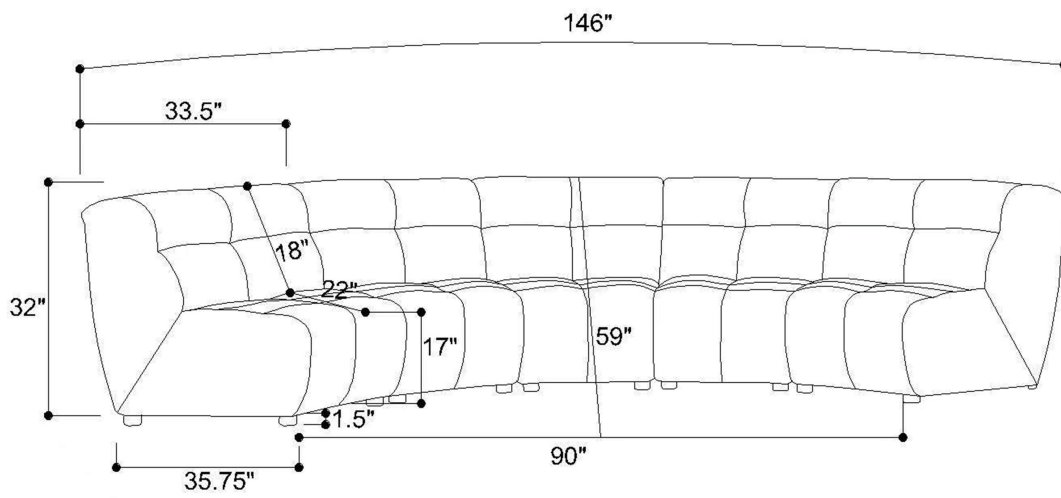

ASSEMBLY TIME

3 MINUTES

PARTS IDENTIFICATION

A ARMLESS CHAIR

1PC

B LEG

4PCS

STEP 1

STEP 2

Note: Dimension tolerance $\pm 5\%$

Note: Dimension tolerance $\pm 5\%$