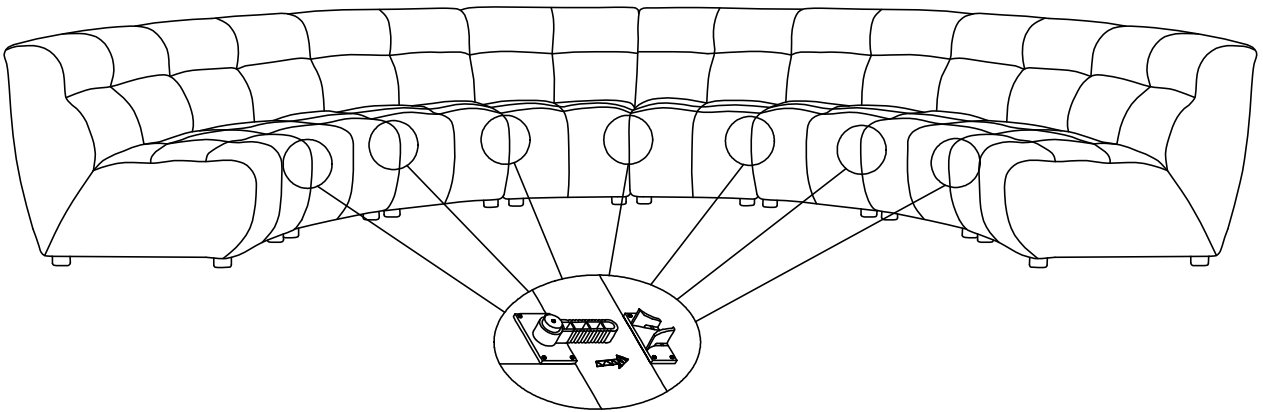

Note: Dimension tolerance $\pm 5\%$