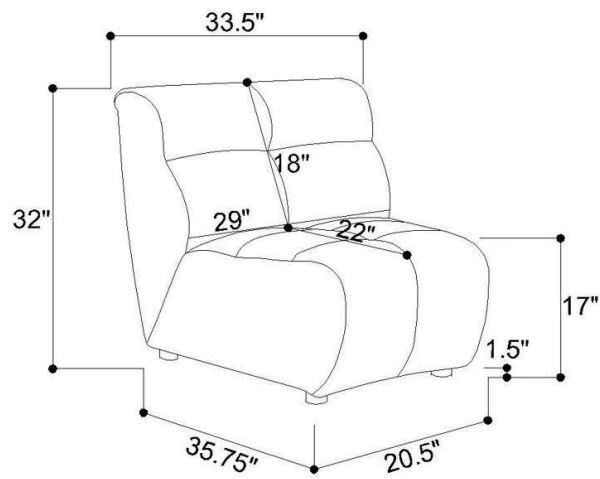

ASSEMBLY INSTRUCTIONS
COASTER FINE FURNITURE

Fine Furniture for every stage of life

551300 – S5
ARMLESS CHAIR

ITEM:551300AC

ASSEMBLY INSTRUCTIONS

ASSEMBLY TIPS:

1. Remove hardware from box and sort by size.
2. Please check to see that all hardware and parts are present prior to start of assembly.
3. Please follow attached instructions in the same sequence as numbered to assure fast & easy assembly.

ASSEMBLY TIME

3 MINUTES

PARTS IDENTIFICATION

A ARMLESS CHAIR

1PC

B LEG

4PCS

STEP 1

STEP 2

Note: Dimension tolerance $\pm 5\%$

Note: Dimension tolerance $\pm 5\%$