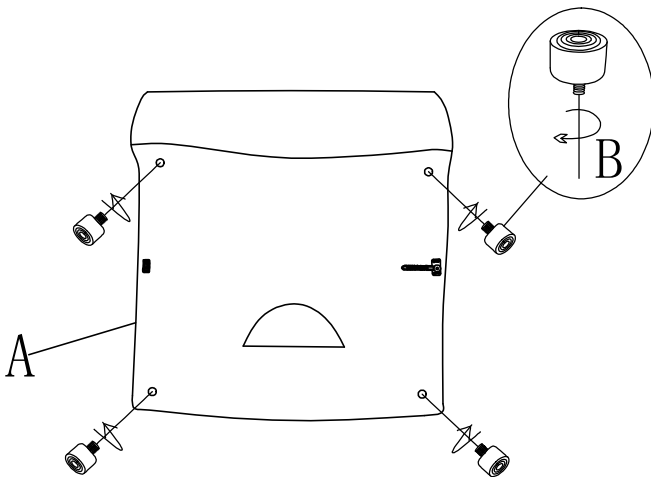

ASSEMBLY TIME

3 MINUTES

PARTS IDENTIFICATION

A ARMLESS CHAIR

1PC

B LEG

4PCS

STEP 1

STEP 2

Note: Dimension tolerance $\pm 5\%$

Note: Dimension tolerance $\pm 5\%$