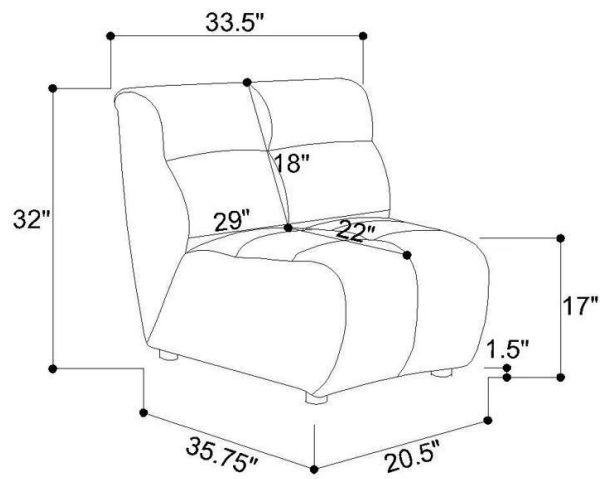

ASSEMBLY TIME

3 MINUTES

PARTS IDENTIFICATION

A ARMLESS CHAIR

1PC

B LEG

4PCS

STEP 1

STEP 2

Note: Dimension tolerance $\pm 5\%$

Note: Dimension tolerance $\pm 5\%$