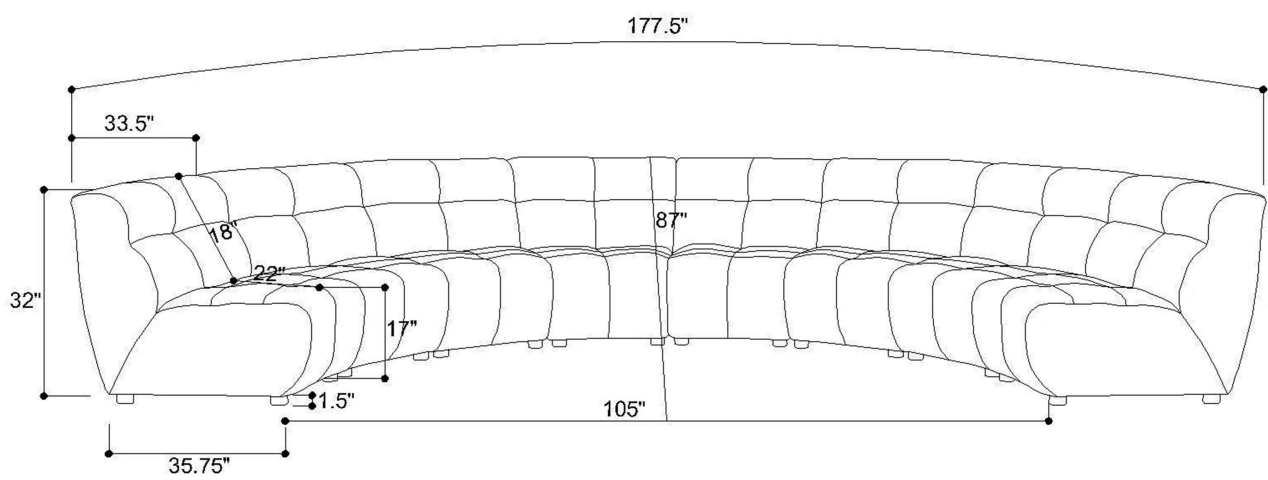

ASSEMBLY TIME

3 MINUTES

PARTS IDENTIFICATION

A ARMLESS CHAIR

1PC

B LEG

4PCS

STEP 1

STEP 2

Note: Dimension tolerance $\pm 5\%$

Note: Dimension tolerance $\pm 5\%$