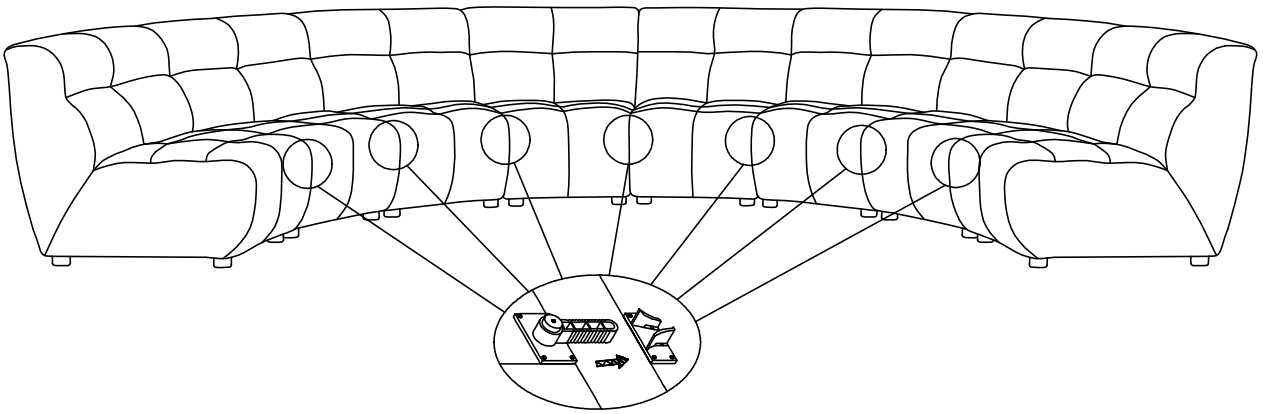

Note: Dimension tolerance $\pm 5\%$