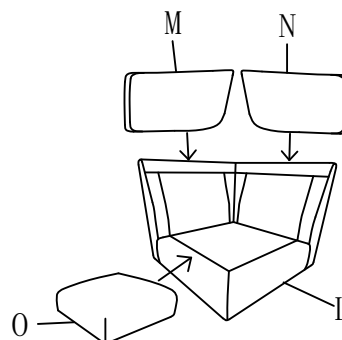

ASSEMBLY TIME

3 MINUTES

PARTS IDENTIFICATION

L	CORNER BASE		1PC	M	CORNER LEFT BACK CUSHION		1PC
N	CORNER RIGHT BACK CUSHION		1PC	O	CORNER SEAT CUSHION		1PC
P	CORNER LEG		4PCS				

STEP 1

STEP 2

STEP 3

ITEM:551684RAF