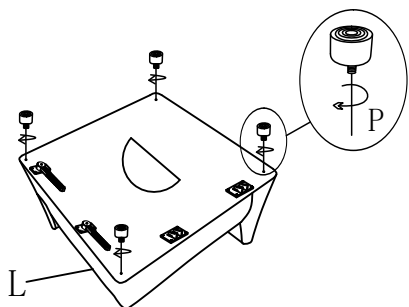

ASSEMBLY TIME

3 MINUTES

PARTS IDENTIFICATION

L	CORNER BASE		1PC	M	CORNER LEFT BACK CUSHION		1PC
N	CORNER RIGHT BACK CUSHION		1PC	O	CORNER SEAT CUSHION		1PC
P	CORNER LEG		4PCS				

STEP 1

STEP 2

STEP 3

ITEM:551684RAF