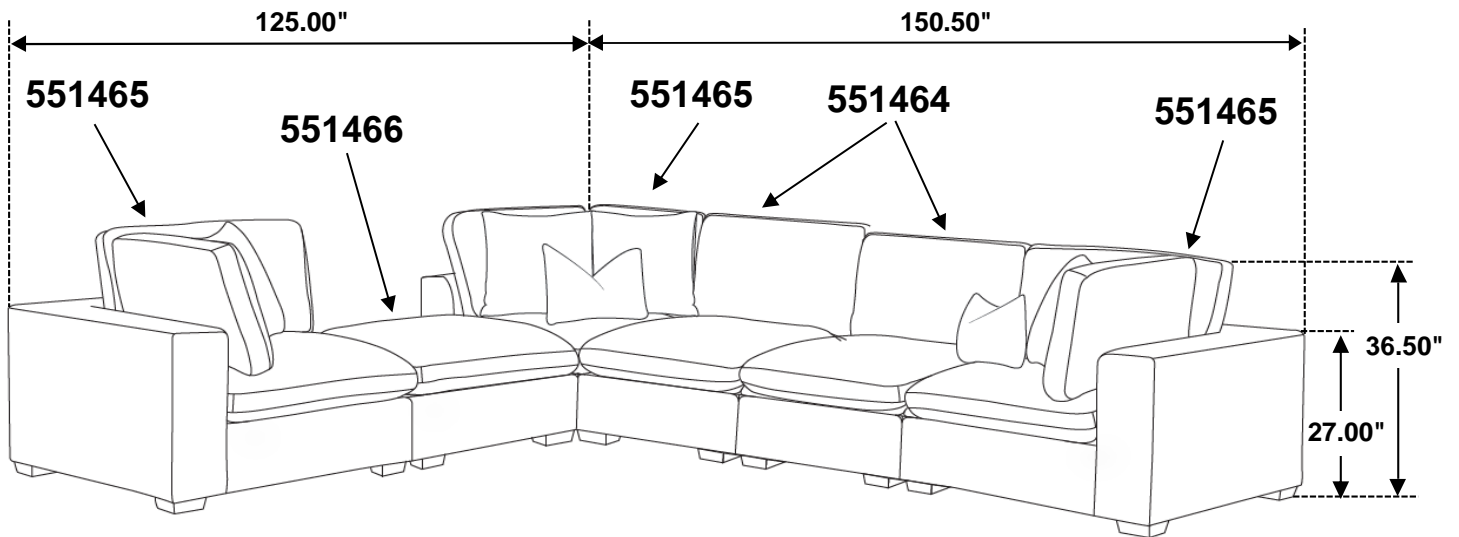

1PC

D LEG

4PCS

ITEM: **551464**

ASSEMBLY INSTRUCTIONS
STEP 1

STEP 2

STEP 3
COMPLETE

ITEM: **551464**

Note: Dimension tolerance $\pm 5\%$

COASTERFURNITURE.COM

ASSEMBLY INSTRUCTIONS
COASTER FINE FURNITURE

Fine Furniture for every stage of life

551465
Corner Chair

ITEM: **551465**

ASSEMBLY INSTRUCTIONS

ASSEMBLY TIPS: