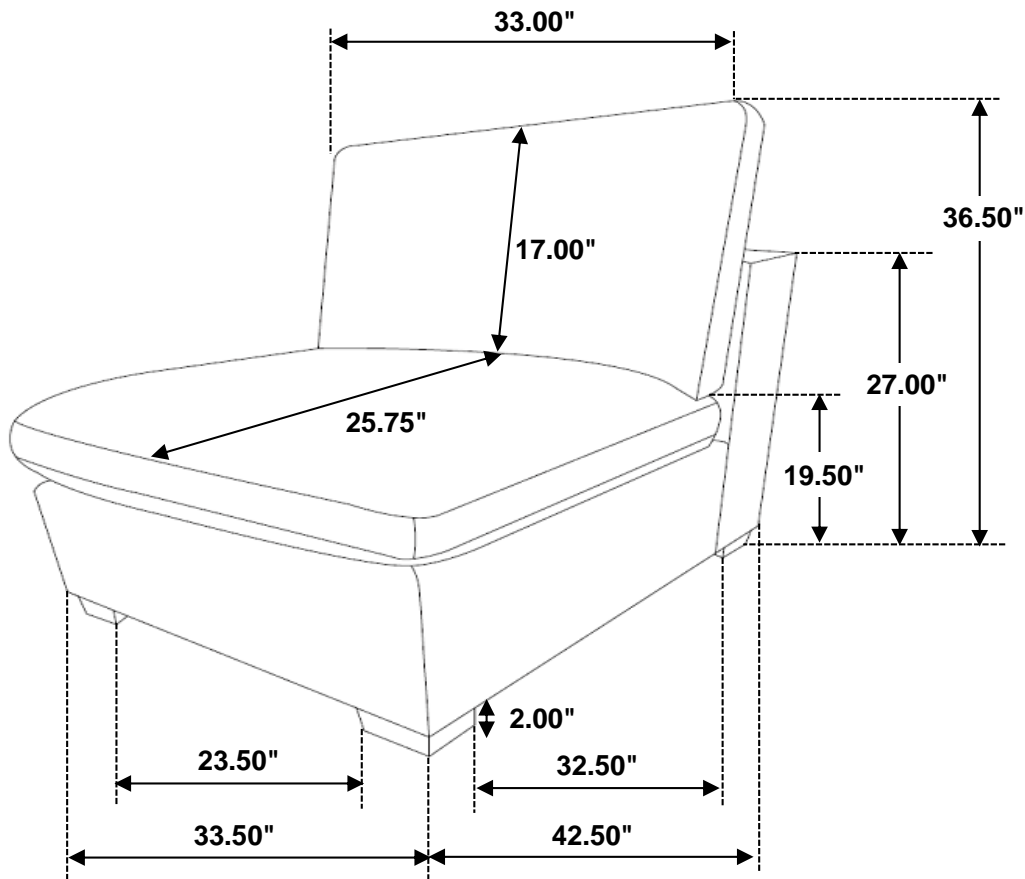

1PC

D LEG

4PCS

ITEM: **551464**

ASSEMBLY INSTRUCTIONS
STEP 1

STEP 2

STEP 3
COMPLETE

ITEM: **551464**

Note: Dimension tolerance $\pm 5\%$

COASTERFURNITURE.COM

ASSEMBLY INSTRUCTIONS
COASTER FINE FURNITURE

Fine Furniture for every stage of life

551465
Corner Chair

ITEM: **551465**

ASSEMBLY INSTRUCTIONS

ASSEMBLY TIPS: