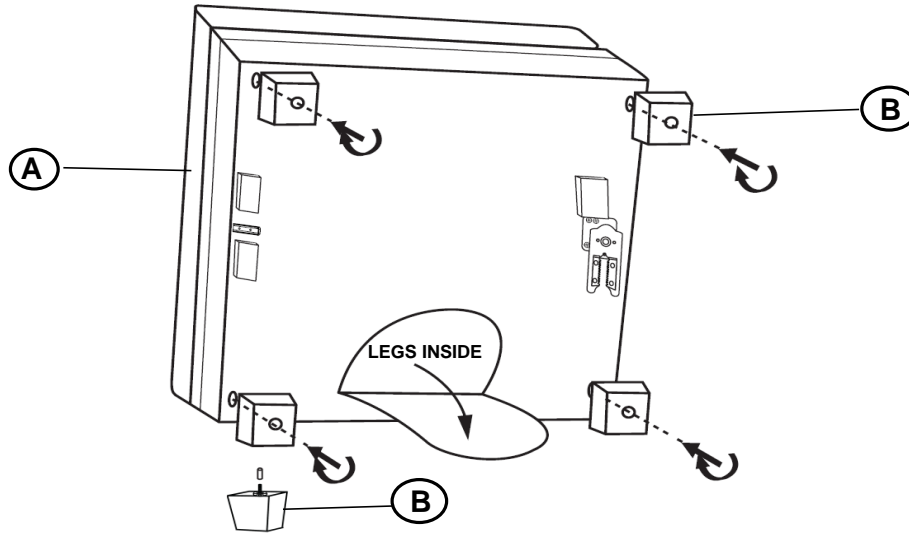

ITEM: **551466**

ASSEMBLY INSTRUCTIONS

STEP 1

STEP 2