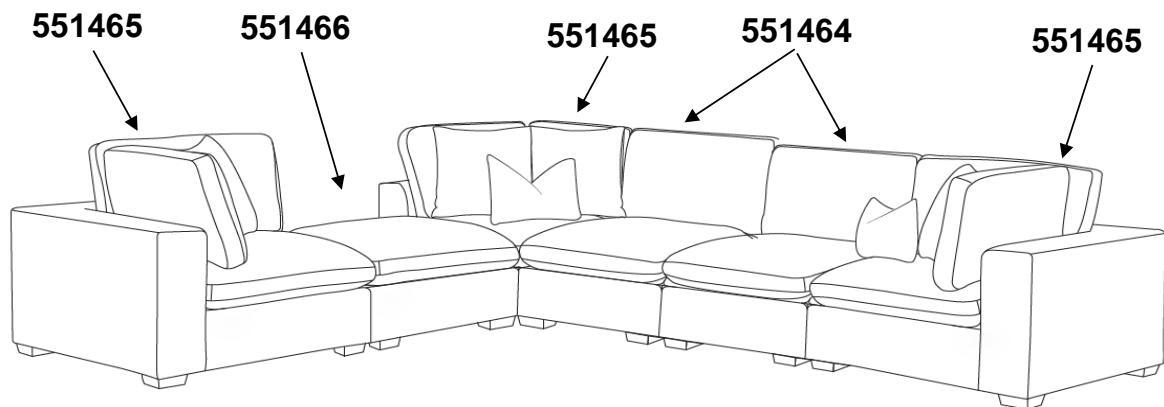

ASSEMBLY INSTRUCTIONS
COASTER FINE FURNITURE

Fine Furniture for every stage of life

551464
Armless Chair

ITEM: **551464**

ASSEMBLY INSTRUCTIONS

ASSEMBLY TIPS:

1. Remove hardware from box and sort by size.
2. Please check to see that all hardware and parts are present prior to start of assembly.
3. Please follow attached instructions in the same sequence as numbered to assure fast & easy assembly.

ASSEMBLY TIME

15 MINUTES

PARTS IDENTIFICATION

A BODY FRAME

1PC

B BACK CUSHION

1PC

C SEAT CUSHION

ASSEMBLY TIME

15 MINUTES

PARTS IDENTIFICATION

A OTTOMAN

1PC

B LEG

4PCS

ITEM: **551466**