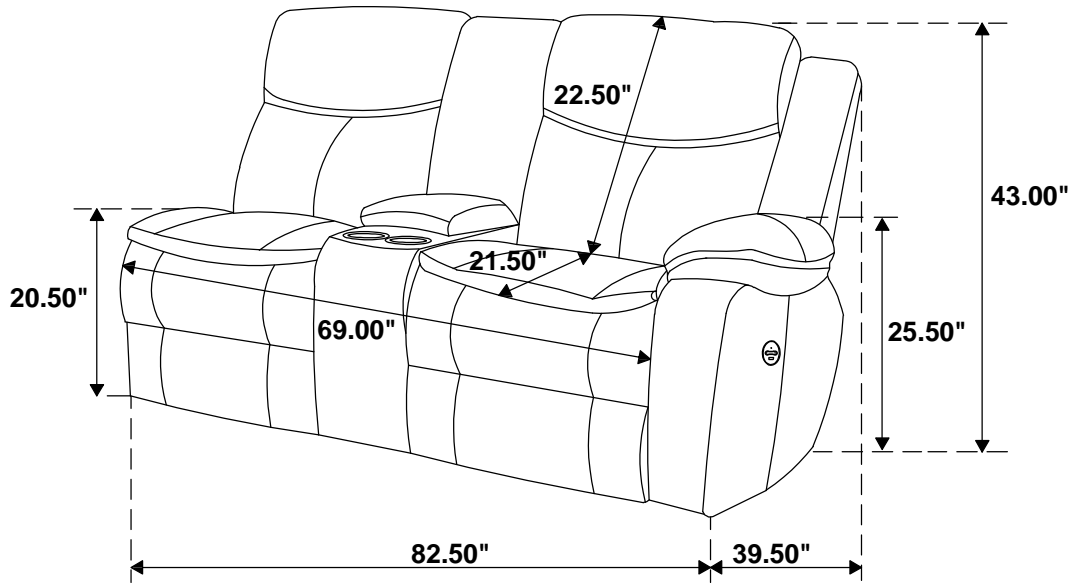

ITEM: **610190WDG**

610190WDG

Note: Dimension tolerance $\pm 5\%$

ASSEMBLY INSTRUCTIONS COASTER FINE FURNITURE

Fine Furniture for every stage of life

610190RLCP
RAF Power Loveseat

ITEM: 610190RLCP

ASSEMBLY INSTRUCTIONS

Note: Dimension tolerance $\pm 5\%$