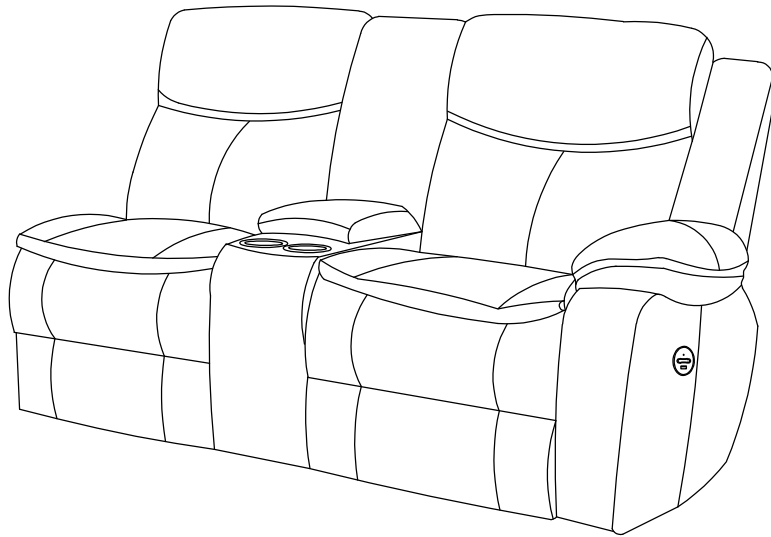

ITEM: **610190WDG**

610190WDG

Note: Dimension tolerance $\pm 5\%$

ASSEMBLY INSTRUCTIONS COASTER FINE FURNITURE

Fine Furniture for every stage of life

610190RLCP
RAF Power Loveseat

ITEM: 610190RLCP

ASSEMBLY INSTRUCTIONS