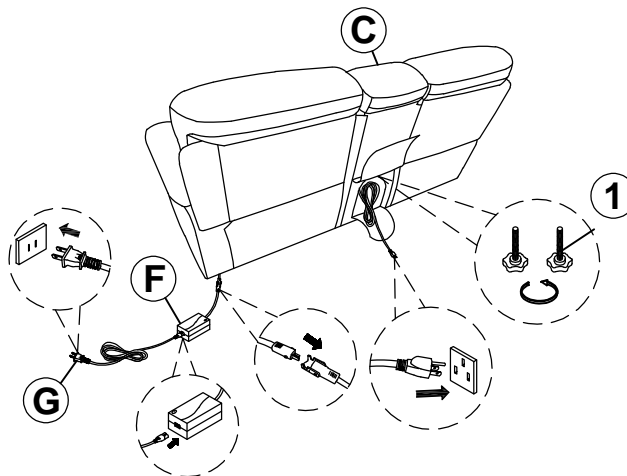

ASSEMBLY TIME

5 MINUTES

PARTS IDENTIFICATION

A	SEAT		1PC
B	LEFT BACK		1PC
C	CONSOLE BACK		1PC
D	RIGHT BACK		1PC
E	EAR		1PC
F	ADAPTER		1PC
G	POWER CABLE		1PC

HARDWARE IDENTIFICATION

1	ADJUSTABLE SCREW (Ø5/16"x2)		2PCS
---	--------------------------------	---	------

ITEM: 610190RLCP

ASSEMBLY INSTRUCTIONS

STEP 1

STEP 2

STEP 3

* BACK VIEW

STEP 4 **COMPLETE**

ITEM: **610190RLCP**