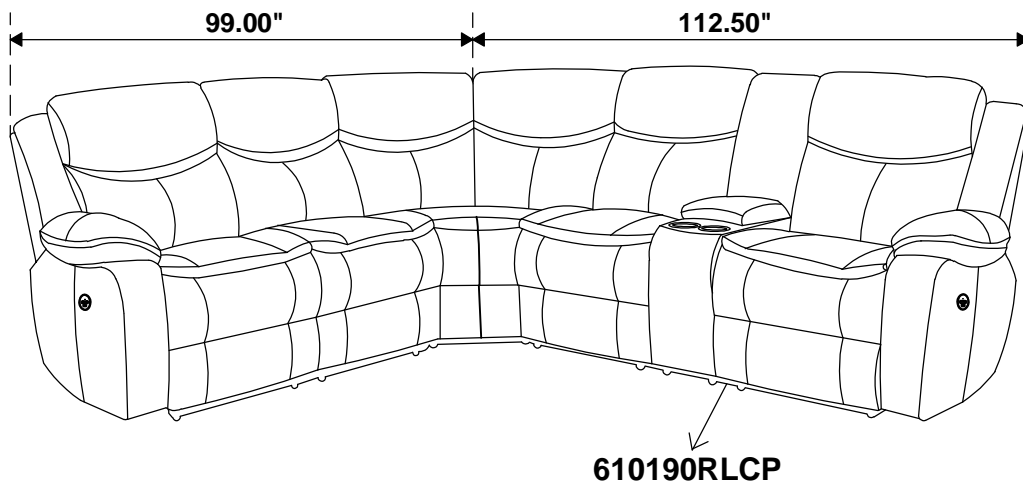

ITEM: **610190RLCP**

Note: Dimension tolerance $\pm 5\%$