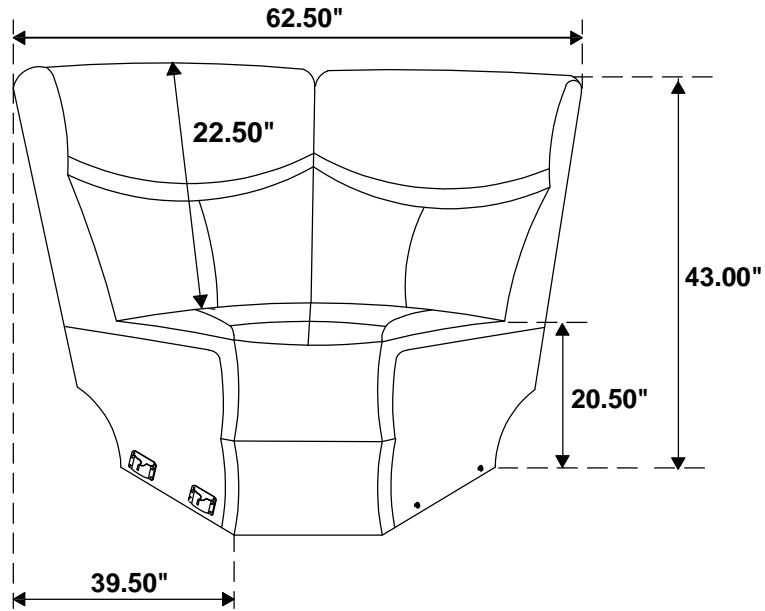

ITEM: **610190WDG**

610190WDG

Note: Dimension tolerance $\pm 5\%$

ASSEMBLY INSTRUCTIONS COASTER FINE FURNITURE

Fine Furniture for every stage of life

610190RLCP
RAF Power Loveseat

ITEM: 610190RLCP

ASSEMBLY INSTRUCTIONS