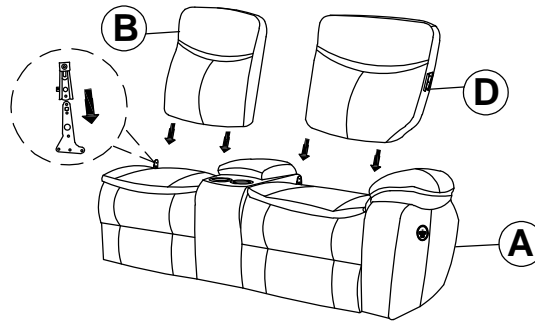

ITEM: 610190RLCP

ASSEMBLY INSTRUCTIONS

STEP 1