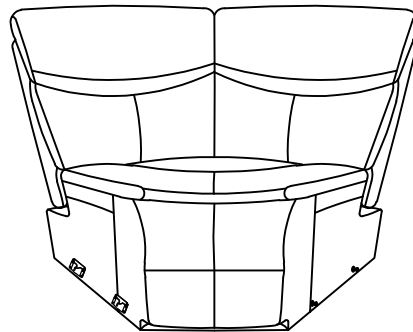

ITEM: **610190WDG**
ASSEMBLY INSTRUCTIONS

STEP 1

STEP 2

STEP 3
COMPLETE