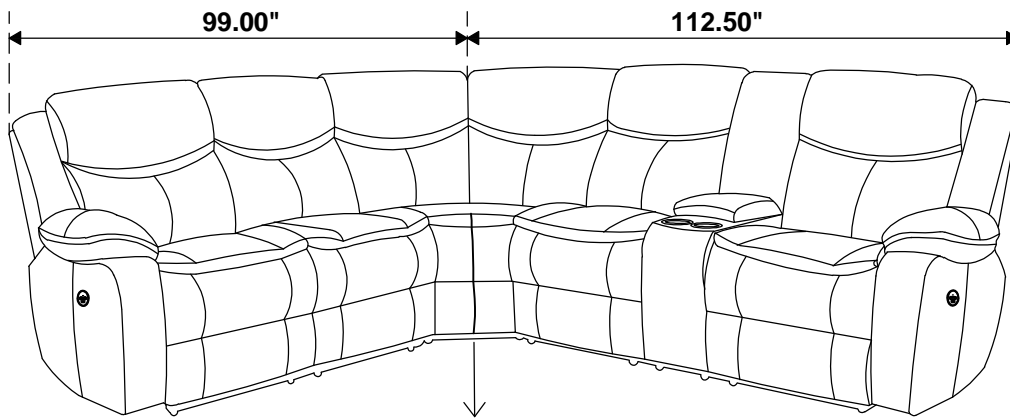

ITEM: **610190WDG**

610190WDG

Note: Dimension tolerance $\pm 5\%$

ASSEMBLY INSTRUCTIONS COASTER FINE FURNITURE

Fine Furniture for every stage of life

610190RLCP
RAF Power Loveseat

ITEM: 610190RLCP

ASSEMBLY INSTRUCTIONS