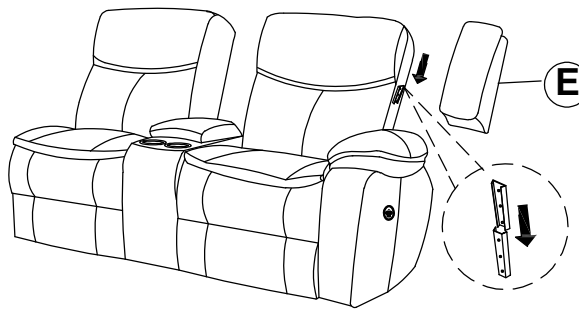

ITEM: 610190RLCP

ASSEMBLY INSTRUCTIONS

STEP 1

STEP 2

STEP 3

* BACK VIEW

STEP 4 **COMPLETE**