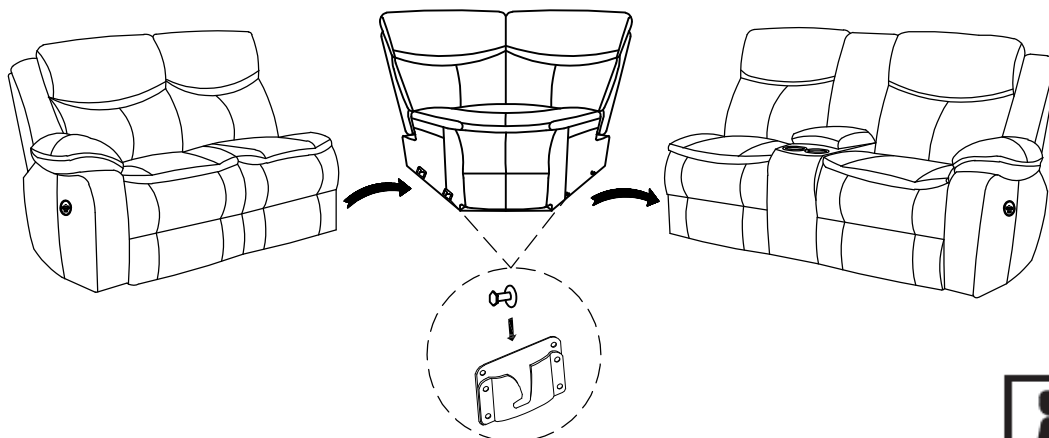

ITEM: **610190WDG**

610190WDG

Note: Dimension tolerance $\pm 5\%$

ASSEMBLY INSTRUCTIONS COASTER FINE FURNITURE

Fine Furniture for every stage of life

610190RLCP
RAF Power Loveseat

ITEM: 610190RLCP

ASSEMBLY INSTRUCTIONS