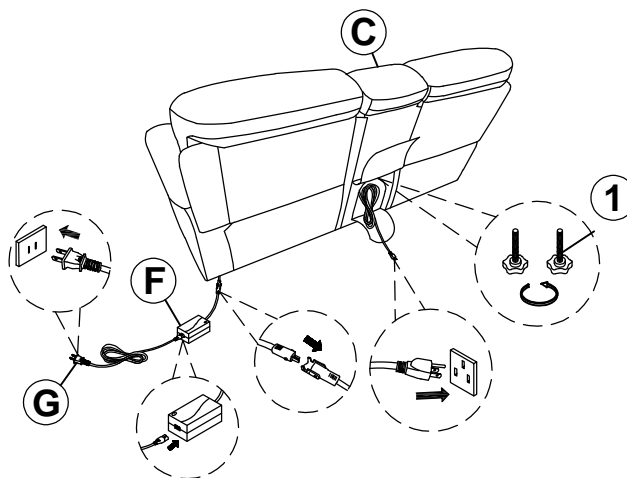

ASSEMBLY TIME

5 MINUTES

PARTS IDENTIFICATION

A	SEAT		1PC
B	LEFT BACK		1PC
C	CONSOLE BACK		1PC
D	RIGHT BACK		1PC
E	EAR		1PC
F	ADAPTER		1PC
G	POWER CABLE		1PC

HARDWARE IDENTIFICATION

1	ADJUSTABLE SCREW (Ø5/16"x2)		2PCS
---	--------------------------------	--	------

ITEM: 610200RLCP

ASSEMBLY INSTRUCTIONS

STEP 1

STEP 2

STEP 3

* BACK VIEW

STEP 4 **COMPLETE**

ITEM: **610200RLCP**