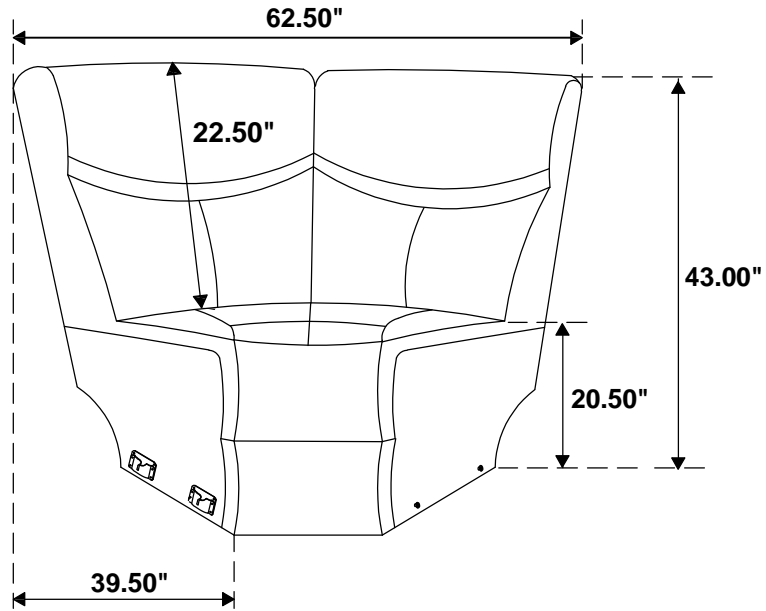

ITEM: **610200WDG**

610200WDG

Note: Dimension tolerance $\pm 5\%$

ASSEMBLY INSTRUCTIONS COASTER FINE FURNITURE

Fine Furniture for every stage of life

610200RLCP
RAF Power Loveseat

ITEM: 610200RLCP

ASSEMBLY INSTRUCTIONS