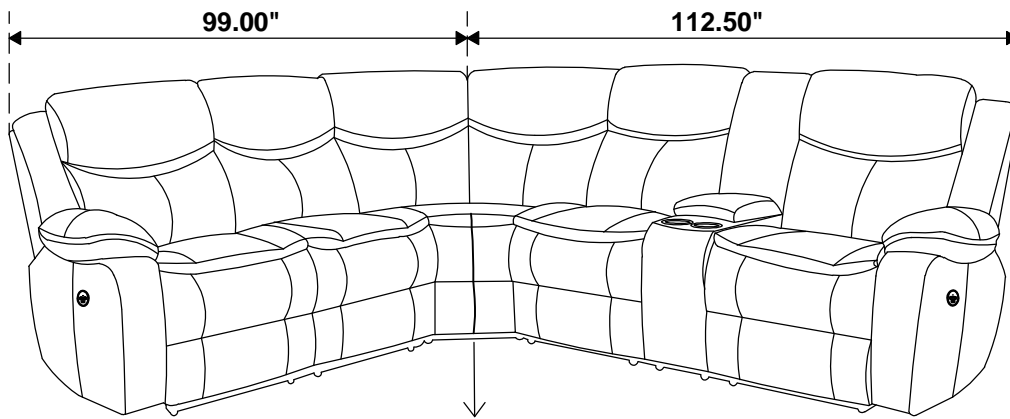

ITEM: **610200WDG**

610200WDG

Note: Dimension tolerance $\pm 5\%$

ASSEMBLY INSTRUCTIONS COASTER FINE FURNITURE

Fine Furniture for every stage of life

610200RLCP
RAF Power Loveseat

ITEM: 610200RLCP

ASSEMBLY INSTRUCTIONS