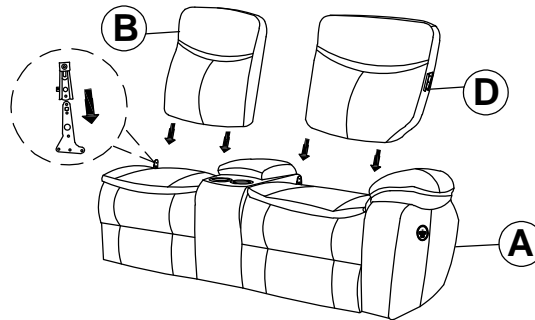

ITEM: 610200RLCP

ASSEMBLY INSTRUCTIONS

STEP 1