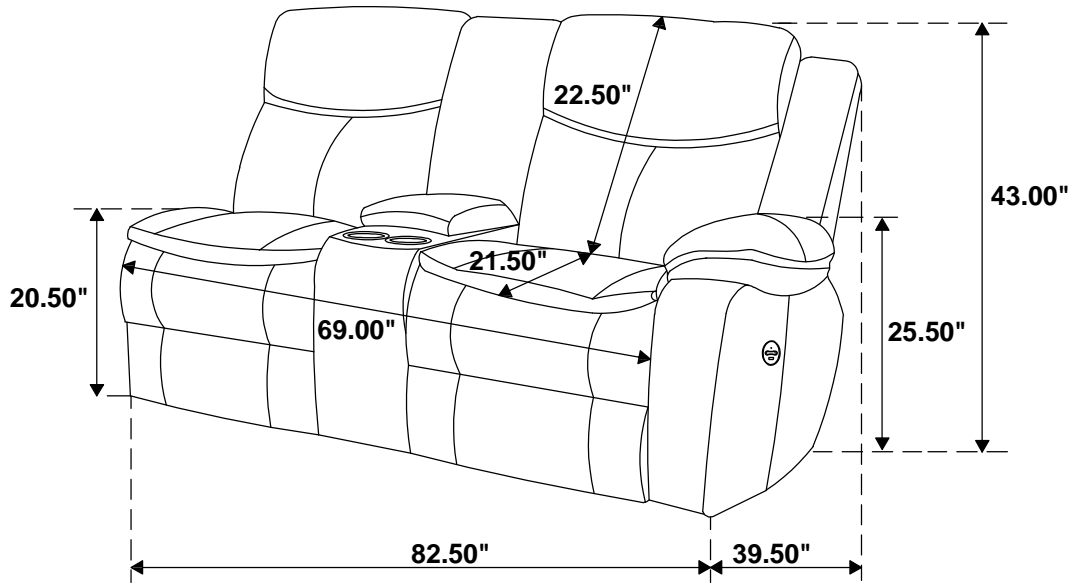

ITEM: **610200WDG**

610200WDG

Note: Dimension tolerance $\pm 5\%$

ASSEMBLY INSTRUCTIONS COASTER FINE FURNITURE

Fine Furniture for every stage of life

610200RLCP
RAF Power Loveseat

ITEM: 610200RLCP

ASSEMBLY INSTRUCTIONS

Note: Dimension tolerance $\pm 5\%$