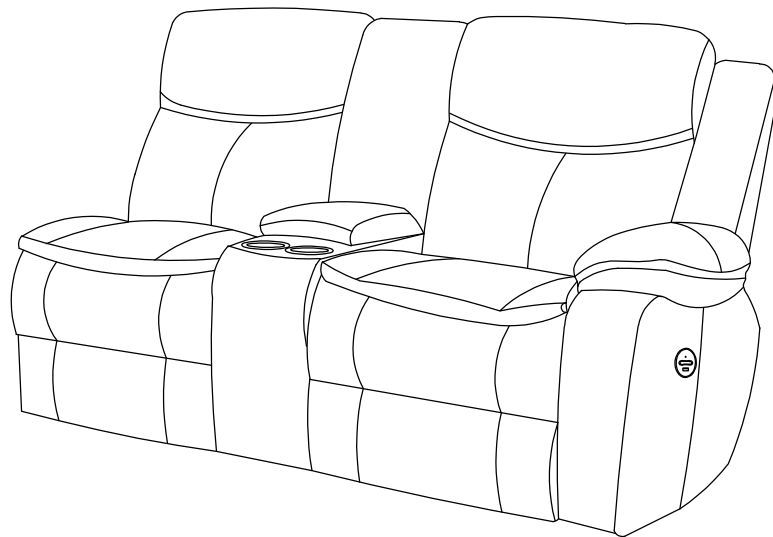

ITEM: **610200WDG**

610200WDG

Note: Dimension tolerance $\pm 5\%$

ASSEMBLY INSTRUCTIONS COASTER FINE FURNITURE

Fine Furniture for every stage of life

610200RLCP
RAF Power Loveseat

ITEM: 610200RLCP

ASSEMBLY INSTRUCTIONS