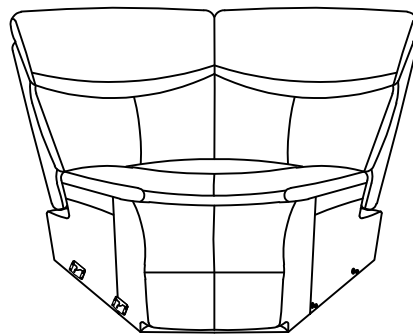

ITEM: **610200WDG**
ASSEMBLY INSTRUCTIONS

STEP 1

STEP 2

STEP 3
COMPLETE