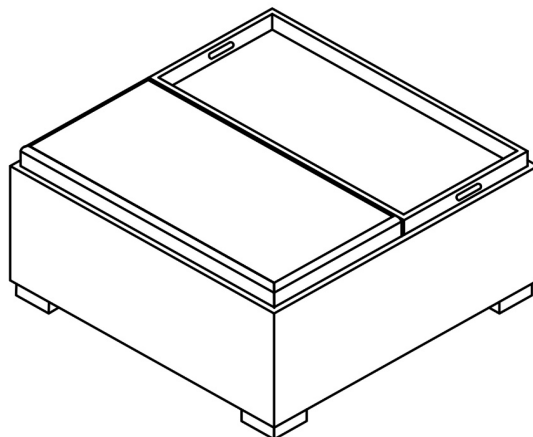

## HARDWARE IDENTIFICATION

1 ALLEN WRENCH  
(M5 x 68mm - BLK)

1PC

2 BOLT  
(M8 x 50mm - BLK)

8PCS

ITEM: **910142**

**ASSEMBLY INSTRUCTIONS**

**STEP 1**

**STEP 2**

**STEP 3**  
**COMPLETE**

ITEM: **910142**

Note: Dimension tolerance  $\pm 5\%$