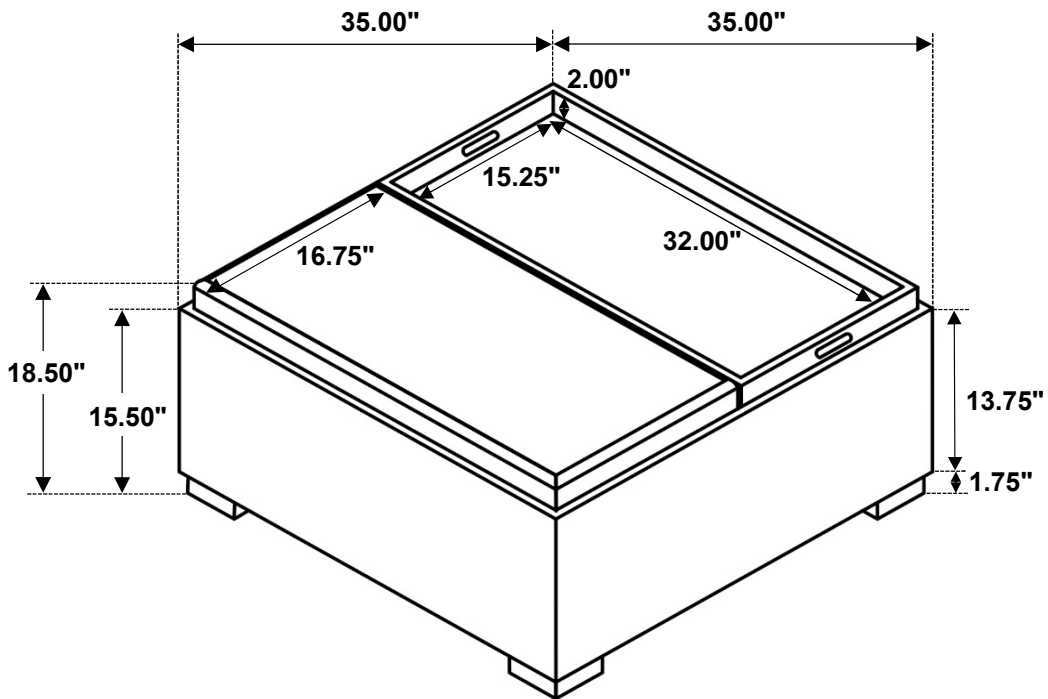

## HARDWARE IDENTIFICATION

1 ALLEN WRENCH  
(M5 x 68mm - BLK)

1PC

2 BOLT  
(M8 x 50mm - BLK)

8PCS

ITEM: **910142**

**ASSEMBLY INSTRUCTIONS**

**STEP 1**

**STEP 2**

**STEP 3**  
**COMPLETE**

ITEM: **910142**

Note: Dimension tolerance  $\pm 5\%$