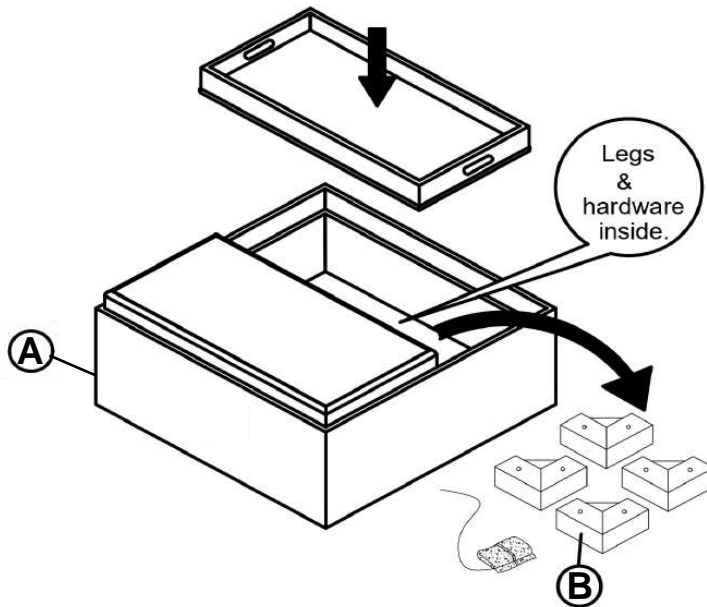

## PARTS IDENTIFICATION

A STORAGE OTTOMAN

1PC

B LEG

4PCS

## HARDWARE IDENTIFICATION

1 ALLEN WRENCH  
(M5 x 68mm - BLK)

1PC

2 BOLT  
(M8 x 50mm - BLK)

8PCS

ITEM: **910142**

**ASSEMBLY INSTRUCTIONS**

**STEP 1**

**STEP 2**

**STEP 3**  
**COMPLETE**

ITEM: **910142**

Note: Dimension tolerance  $\pm 5\%$