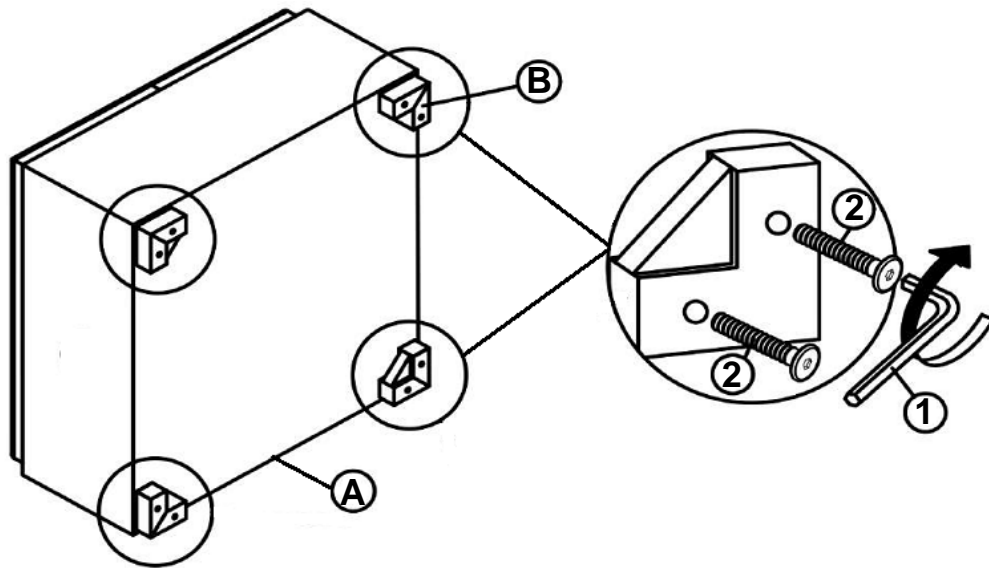

## HARDWARE IDENTIFICATION

1 ALLEN WRENCH  
(M5 x 68mm - BLK)

1PC

2 BOLT  
(M8 x 50mm - BLK)

8PCS

ITEM: **910142**

**ASSEMBLY INSTRUCTIONS**

**STEP 1**

**STEP 2**

**STEP 3**  
**COMPLETE**

ITEM: **910142**

Note: Dimension tolerance  $\pm 5\%$