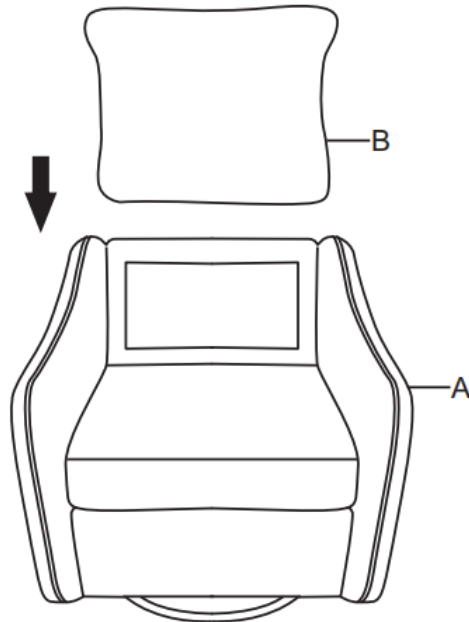

ASSEMBLY INSTRUCTIONS
COASTER FINE FURNITURE

Fine Furniture for every stage of life

903391
SWIVEL GLIDER CHAIR

ITEM:903391

ASSEMBLY INSTRUCTIONS

ASSEMBLY TIPS:

- 1.Remove hardware from box and sort by size.
- 2.Please check to see that all hardware and parts are present prior to start of assembly.
- 3.Please follow attached instruction in the same sequence as numbered to assure fast & easy assembly.

ASSEMBLY TIME

1 MINUTE

PARTS IDENTIFICATION

CE ÓCÈJÒ

1 PC

B BACK CUSHION

1 PC

ITEM:903391

ASSEMBLY INSTRUCTIONS

STEP 1

STEP 2 COMPLETED

Note : Dimension tolerance $\pm 5\%$