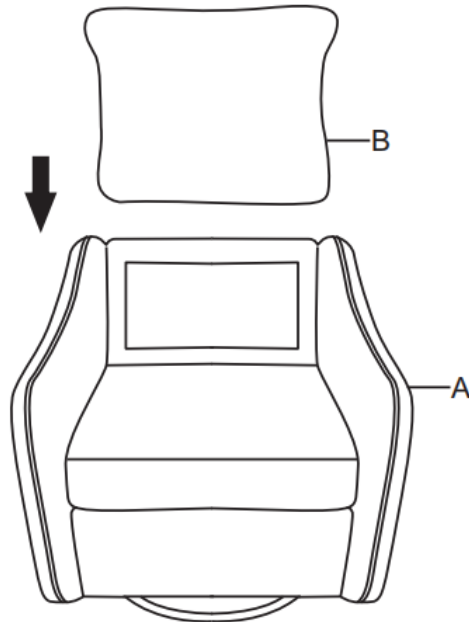

ASSEMBLY INSTRUCTIONS
COASTER FINE FURNITURE

Fine Furniture for every stage of life

903393
SWIVEL GLIDER CHAIR

ITEM:903393

ASSEMBLY INSTRUCTIONS

ASSEMBLY TIPS:

- 1.Remove hardware from box and sort by size.
- 2.Please check to see that all hardware and parts are present prior to start of assembly.
- 3.Please follow attached instruction in the same sequence as numbered to assure fast & easy assembly.

ASSEMBLY TIME

1 MINUTE

PARTS IDENTIFICATION

CE ÓCÈJÒ

1 PC

B BACK CUSHION

1 PC

ITEM:903393

ASSEMBLY INSTRUCTIONS

STEP 1

STEP 2 COMPLETED

Note : Dimension tolerance $\pm 5\%$