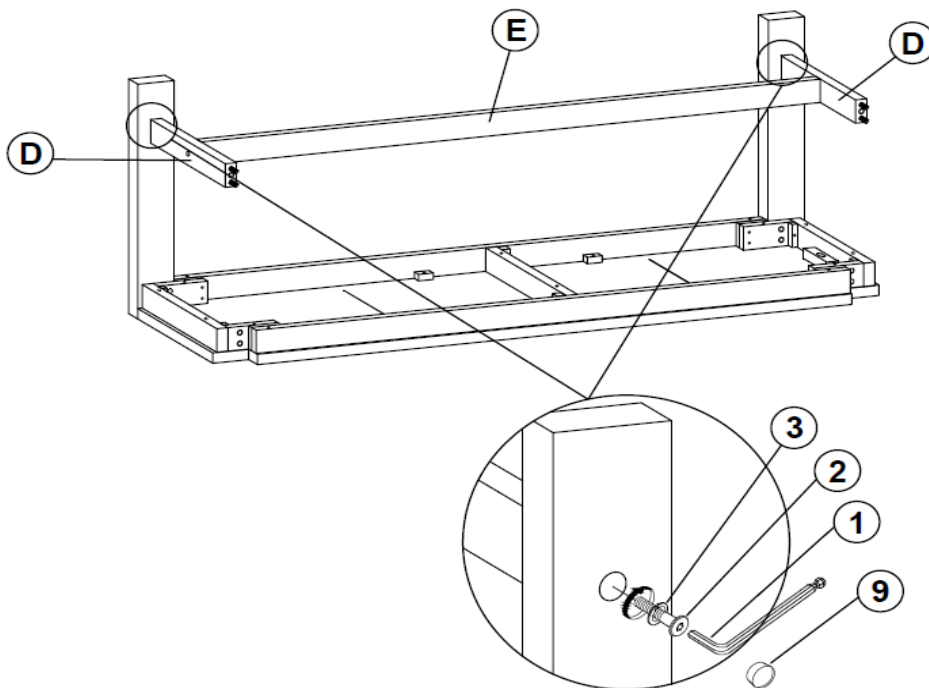

## PARTS IDENTIFICATION

A	SEAT		1PC
B	LEG WITH LABEL "L"		2PCS
C	LEG WITH LABEL "R"		2PCS
D	TRESTLE BAR		2PCS
E	CROSSBAR		1PC

## HARDWARE IDENTIFICATION

1	SMALL ALLEN WRENCH (M4 x 100mm - BLK)		1PC
2	SMALL BOLT (M6 x 40mm - RBW)		6PCS
3	SMALL LOCK WASHER (M6 - RBW)		6PCS
4	BIG ALLEN WRENCH (M5 x 65mm - BLK)		1PC
5	BIG BOLT (M8 x 40mm - RBW)		8PCS
6	BIG LOCK WASHER (M8 - RBW)		8PCS
7	FLAT WASHER (M8 - RBW)		8PCS
8	PLASTIC DOWEL (M8 x 30mm - BLK)		12PCS
9	WOOD PLUG		4PCS

ITEM: **109183**

**ASSEMBLY INSTRUCTIONS**  
**STEP 1**

**STEP 2**

ITEM: **109183**

**ASSEMBLY INSTRUCTIONS**

**STEP 3**

**STEP 4**

ITEM: **109183**

**ASSEMBLY INSTRUCTIONS**

**STEP 5**

**STEP 6**  
**COMPLETE**

ITEM: **109183**

Note: Dimension tolerance  $\pm 5\%$