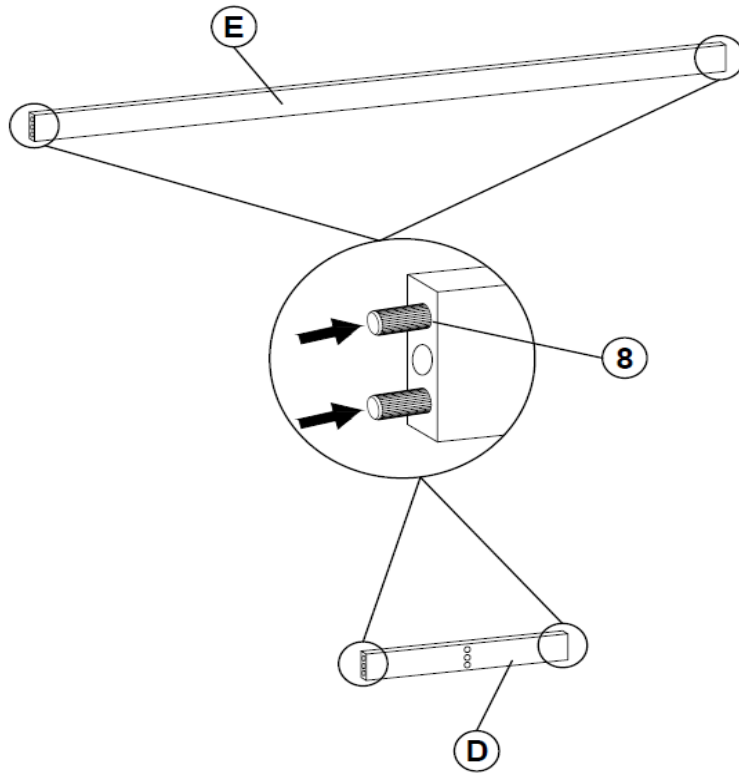

ITEM: **109183**

ASSEMBLY INSTRUCTIONS
STEP 1