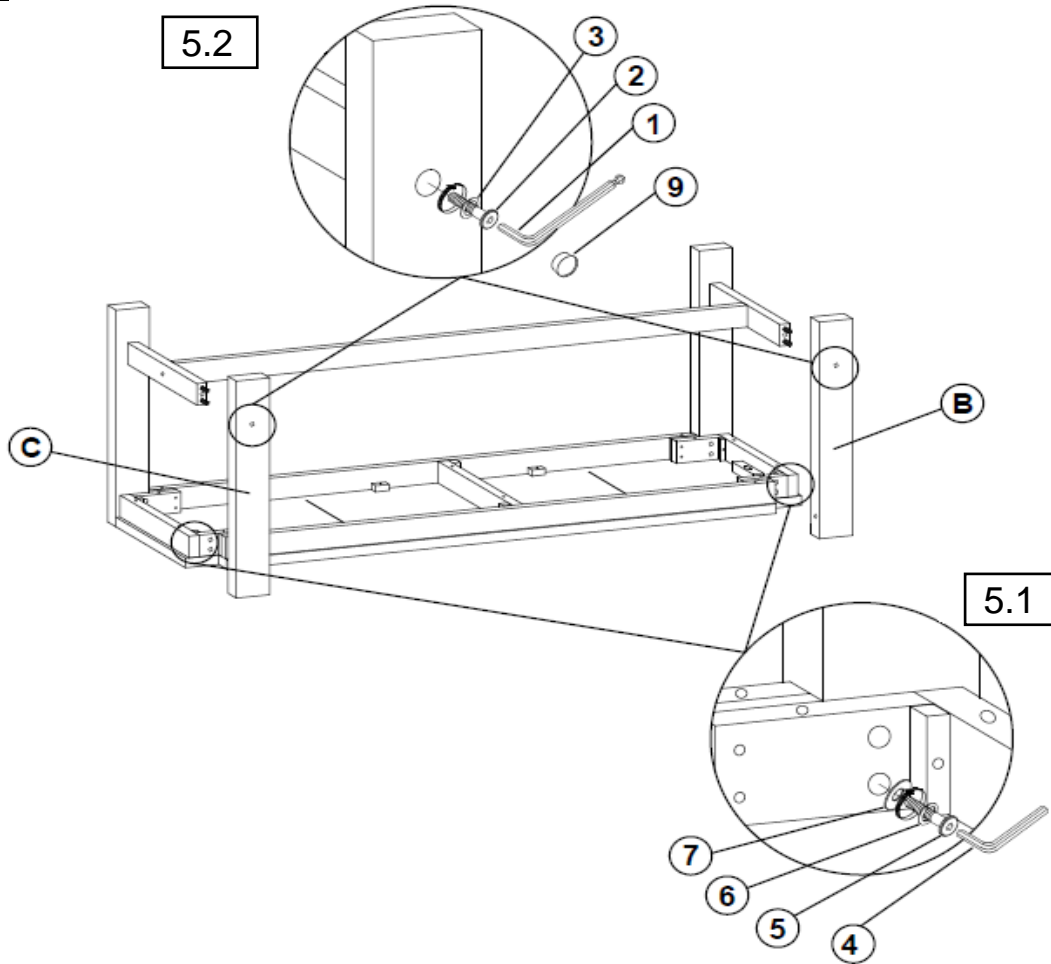

## PARTS IDENTIFICATION

A	SEAT		1PC
B	LEG WITH LABEL "L"		2PCS
C	LEG WITH LABEL "R"		2PCS
D	TRESTLE BAR		2PCS
E	CROSSBAR		1PC

## HARDWARE IDENTIFICATION

1	SMALL ALLEN WRENCH (M4 x 100mm - BLK)		1PC
2	SMALL BOLT (M6 x 40mm - RBW)		6PCS
3	SMALL LOCK WASHER (M6 - RBW)		6PCS
4	BIG ALLEN WRENCH (M5 x 65mm - BLK)		1PC
5	BIG BOLT (M8 x 40mm - RBW)		8PCS
6	BIG LOCK WASHER (M8 - RBW)		8PCS
7	FLAT WASHER (M8 - RBW)		8PCS
8	PLASTIC DOWEL (M8 x 30mm - BLK)		12PCS
9	WOOD PLUG		4PCS

ITEM: **109183**

**ASSEMBLY INSTRUCTIONS**  
**STEP 1**

**STEP 2**

ITEM: **109183**

**ASSEMBLY INSTRUCTIONS**

**STEP 3**

**STEP 4**

ITEM: **109183**

**ASSEMBLY INSTRUCTIONS**

**STEP 5**

**STEP 6**  
**COMPLETE**

ITEM: **109183**

Note: Dimension tolerance  $\pm 5\%$