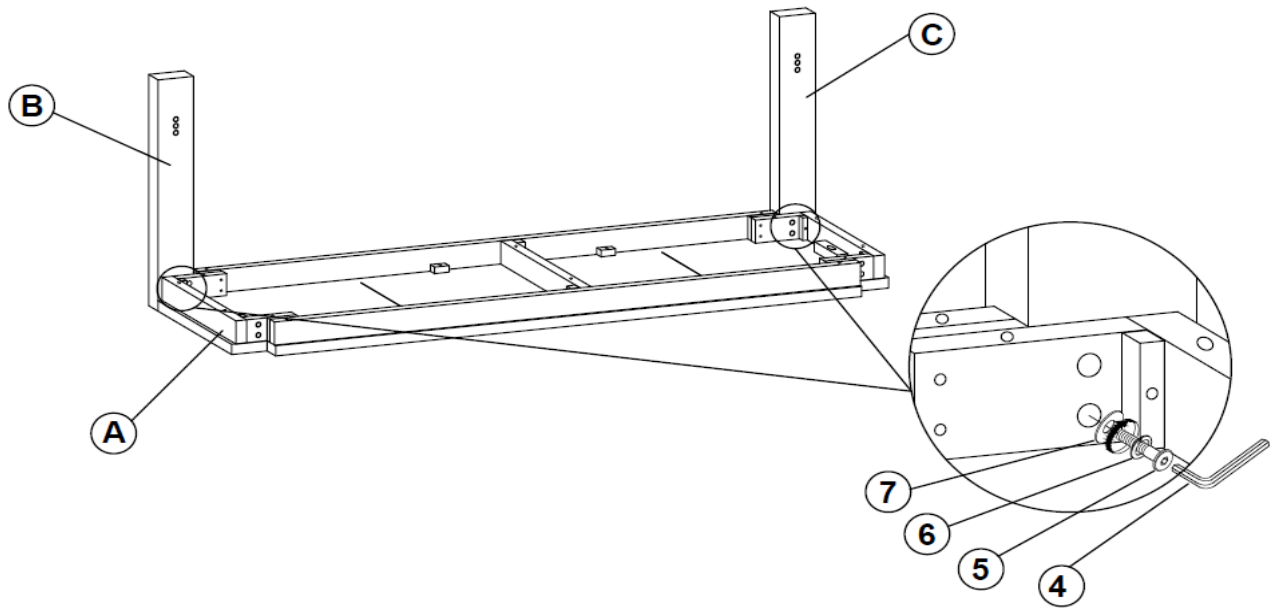

## HARDWARE IDENTIFICATION

1	SMALL ALLEN WRENCH (M4 x 100mm - BLK)		1PC
2	SMALL BOLT (M6 x 40mm - RBW)		6PCS
3	SMALL LOCK WASHER (M6 - RBW)		6PCS
4	BIG ALLEN WRENCH (M5 x 65mm - BLK)		1PC
5	BIG BOLT (M8 x 40mm - RBW)		8PCS
6	BIG LOCK WASHER (M8 - RBW)		8PCS
7	FLAT WASHER (M8 - RBW)		8PCS
8	PLASTIC DOWEL (M8 x 30mm - BLK)		12PCS
9	WOOD PLUG		4PCS

ITEM: **109183**

**ASSEMBLY INSTRUCTIONS**  
**STEP 1**

**STEP 2**

ITEM: **109183**

**ASSEMBLY INSTRUCTIONS**

**STEP 3**

**STEP 4**

ITEM: **109183**