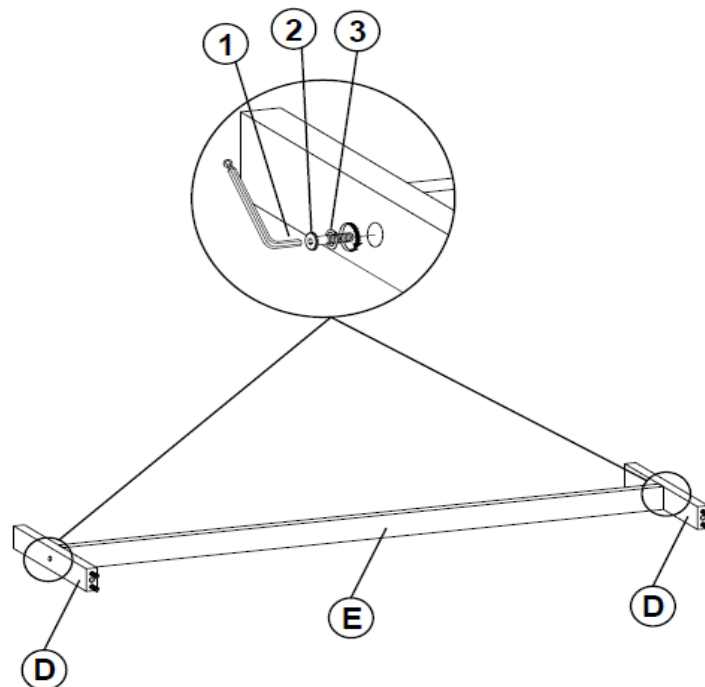

## PARTS IDENTIFICATION

A	SEAT		1PC
B	LEG WITH LABEL "L"		2PCS
C	LEG WITH LABEL "R"		2PCS
D	TRESTLE BAR		2PCS
E	CROSSBAR		1PC

## HARDWARE IDENTIFICATION

1	SMALL ALLEN WRENCH (M4 x 100mm - BLK)		1PC
2	SMALL BOLT (M6 x 40mm - RBW)		6PCS
3	SMALL LOCK WASHER (M6 - RBW)		6PCS
4	BIG ALLEN WRENCH (M5 x 65mm - BLK)		1PC
5	BIG BOLT (M8 x 40mm - RBW)		8PCS
6	BIG LOCK WASHER (M8 - RBW)		8PCS
7	FLAT WASHER (M8 - RBW)		8PCS
8	PLASTIC DOWEL (M8 x 30mm - BLK)		12PCS
9	WOOD PLUG		4PCS

ITEM: **109183**

**ASSEMBLY INSTRUCTIONS**  
**STEP 1**

**STEP 2**

ITEM: **109183**

**ASSEMBLY INSTRUCTIONS**

**STEP 3**

**STEP 4**

ITEM: **109183**