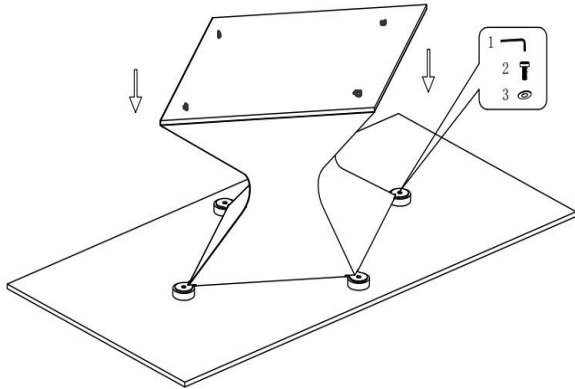

ITEM:710208 (B1-B2)

ASSEMBLY INSTRUCTIONS

STEP 1