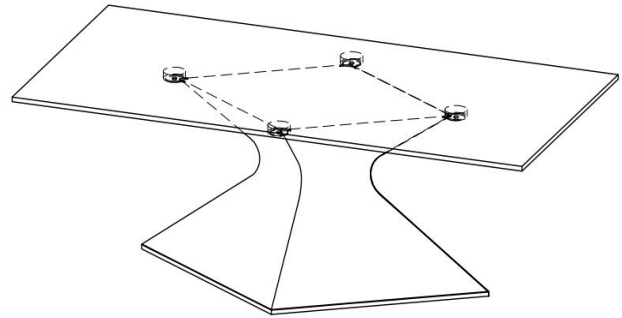

### Z-HARDWARE PACK IS LOCATED IN 710208 (B2)

1 ALLEN WRENCH		1PC
2 SHORT BOLT (M8*16mm)		4PCS
3 FLAT WASHER		4PCS

Hardware pack is located in 710208 B2

### NOTE:

Phillips head screw driver is required in the assembly process; however, manufacturer does not provide this item.

**ITEM:710208 (B1-B2)**

**ASSEMBLY INSTRUCTIONS**

**STEP 1**

**STEP 2**

ITEM:710208 (B1-B2)