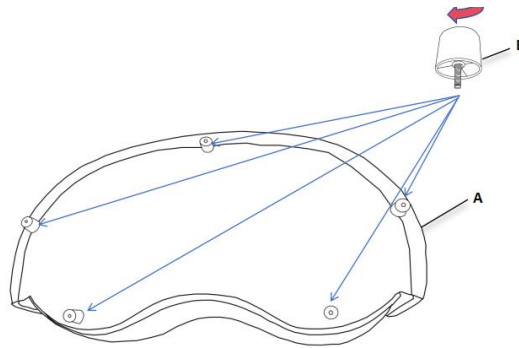

ASSEMBLY TIME

5 MINUTES

PARTS IDENTIFICATION

A SOFA

1PC

B SQUARE PILLOW

2PCS

C BALL PILLOW

1PC

D LEG

5PCS

STEP 1

STEP 2

ITEM: 504844

ASSEMBLY INSTRUCTIONS

PRODUCT DIMENSION

Note :Dimension tolerance $\pm 5\%$