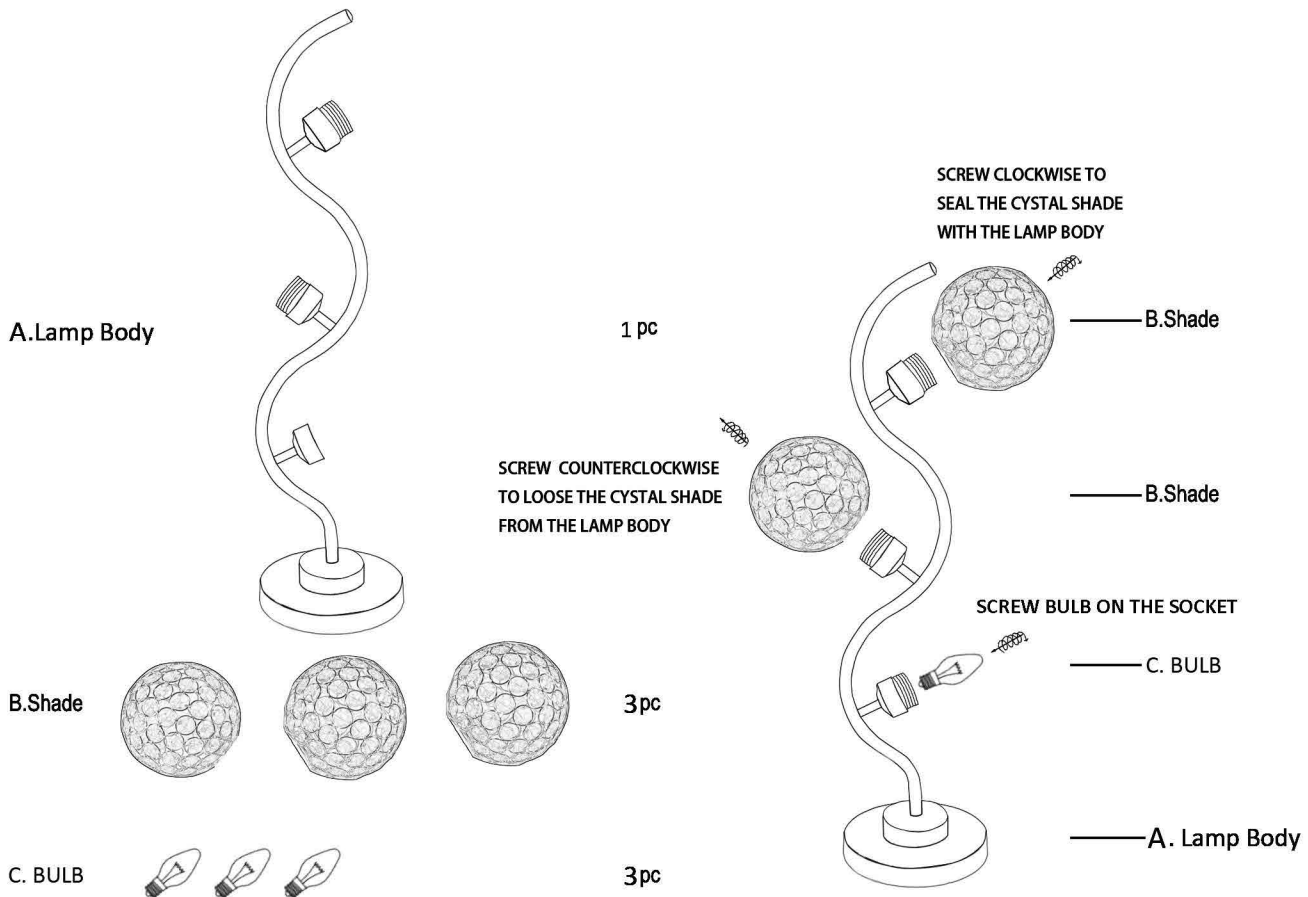

ITEM: 920232

ASSEMBLY INSTRUCTIONS

ASSEMBLY TIPS:

1. Remove hardware from box and sort by size.
2. Please check to see that all hardware and parts are present prior to start of assembly.
3. Please follow attached instructions in the same sequence as numbered to assure fast & easy assembly.

WARNING!

1. Don't attempt to repair or modify parts that are broken or defective. Please contact the store immediately.
2. This product is for home use only and not intended for commercial establishments.

ASSEMBLY TIME   **5 MINUTES**

PARTS IDENTIFICATION

STEPS

As a safety feature, and to reduce the risk of electric shock, this portable lamp includes a polarized plug (one blade is wider than the other). The plug will fit into a polarized outlet in a single direction only. If the plug does not fit fully in the outlet, reverse the plug and try again.

If it still does not fit, contact a qualified electrician. DO NOT use with an extension cord unless, can be fully inserted. DO NOT alter the plug.

TABLE LAMP: TYPE C35 E27 LED BULB 4W