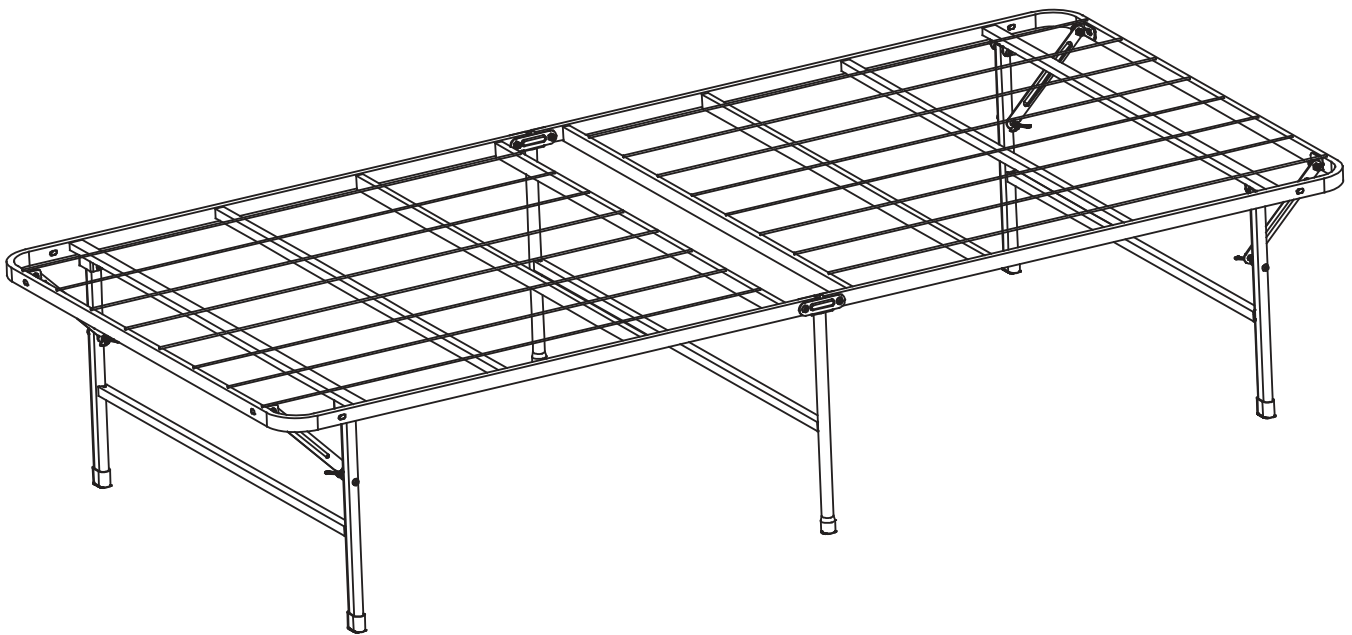

**ASSEMBLY INSTRUCTIONS**  
**COASTER FINE FURNITURE**

*Fine Furniture for every stage of life*

**305957TL**  
***Twin XL Platform Bed***

REVISION 0 : 06/17/2024

ITEM:305957TL