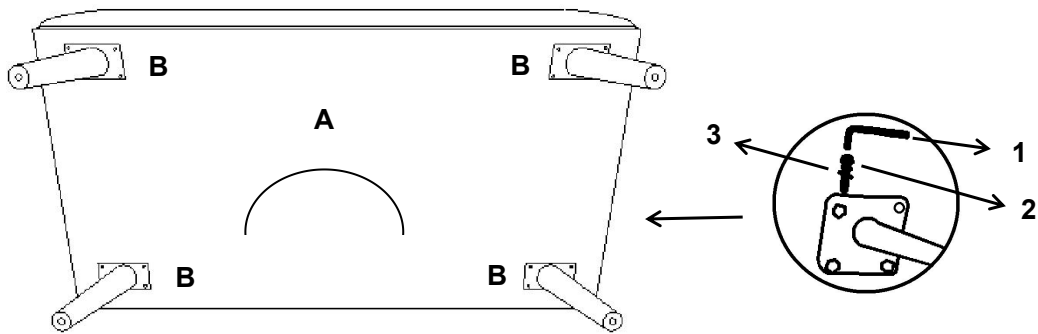

ASSEMBLY TIME

10 MINUTES

PARTS IDENTIFICATION

A	OTTOMAN		1PC
B	LEG		4PCS

HARDWARE IDENTIFICATION

1	ALLEN WRENCH - BLK	5 x 23 x 73mm		1PC
2	BOLT - BLK	M6 x 20mm		16PCS
3	WASHER - BLK	M6 16 x 16 x 1mm		16PCS

ITEM : 503959
ASSEMBLY INSTRUCTIONS
STEP 1

STEP 2

STEP 3

ITEM : 503959

NOTE: Dimension tolerance $\pm 5\%$