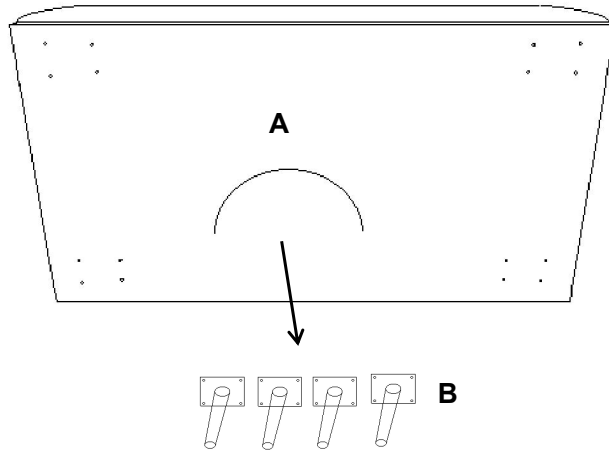

ASSEMBLY TIME

10 MINUTES

PARTS IDENTIFICATION

A	OTTOMAN		1PC
B	LEG		4PCS

HARDWARE IDENTIFICATION

1	ALLEN WRENCH - BLK	5 x 23 x 73mm		1PC
2	BOLT - BLK	M6 x 20mm		16PCS
3	WASHER - BLK	M6 16 x 16 x 1mm		16PCS

ITEM : 503959
ASSEMBLY INSTRUCTIONS
STEP 1

STEP 2

STEP 3

ITEM : 503959

NOTE: Dimension tolerance $\pm 5\%$