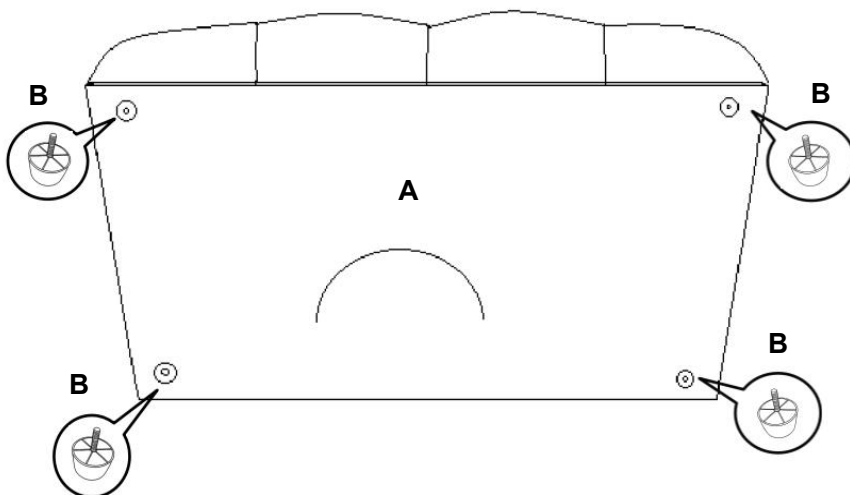

ASSEMBLY TIME

10 MINUTES

PARTS IDENTIFICATION

A

OTTOMAN

1PC

B

LEG

4PCS

ITEM : 504854
ASSEMBLY INSTRUCTIONS
STEP 1

STEP 2

STEP 3

ITEM : 504854

NOTE: Dimension tolerance $\pm 5\%$