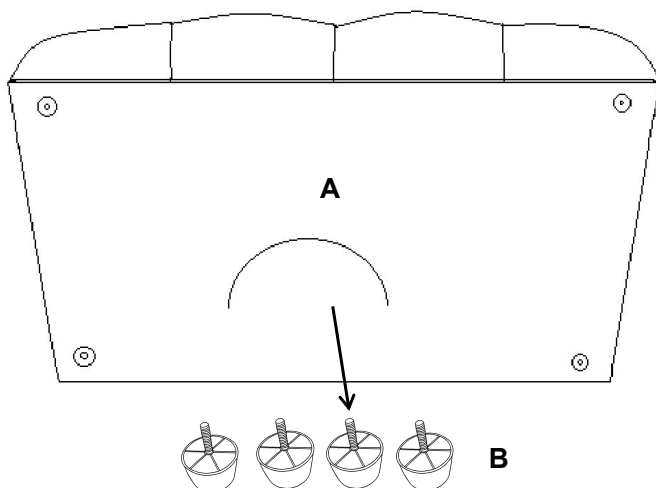

ASSEMBLY TIME

10 MINUTES

PARTS IDENTIFICATION

A

OTTOMAN

1PC

B

LEG

4PCS

ITEM : 504854
ASSEMBLY INSTRUCTIONS
STEP 1

STEP 2

STEP 3

ITEM : 504854

NOTE: Dimension tolerance $\pm 5\%$