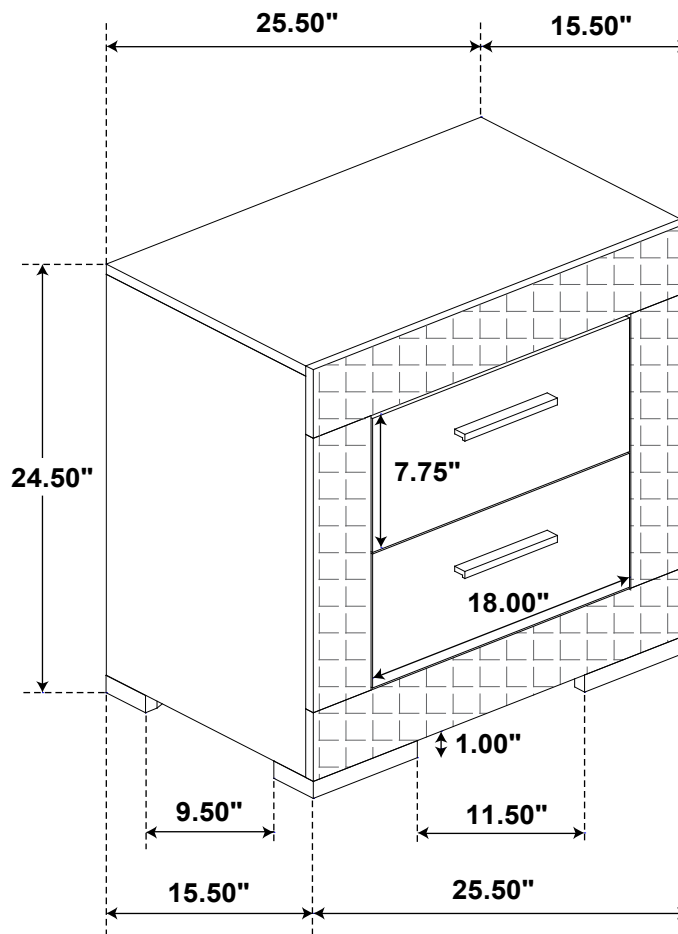

**ASSEMBLY INSTRUCTIONS**  
**COASTER FINE FURNITURE**

*Fine Furniture for every stage of life*

**224972**  
***Nightstand***

ITEM: **224972**

**Inner Size of Drawer : 15.75"W X 12.75"D X 5.25"H X 0.25"T**

**Note : Dimension tolerance  $\pm 5\%$**