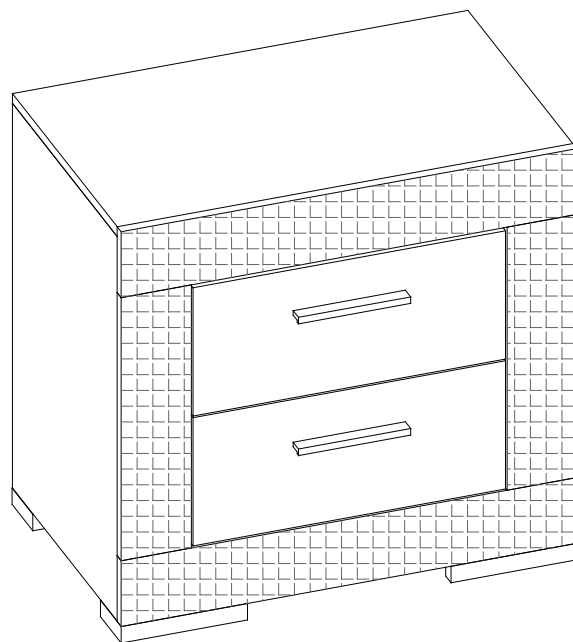

**ASSEMBLY INSTRUCTIONS**  
**COASTER FINE FURNITURE**

*Fine Furniture for every stage of life*

**224972**  
***Nightstand***

ITEM: **224972**

**Inner Size of Drawer : 15.75"W X 12.75"D X 5.25"H X 0.25"T**

**Note : Dimension tolerance  $\pm 5\%$**