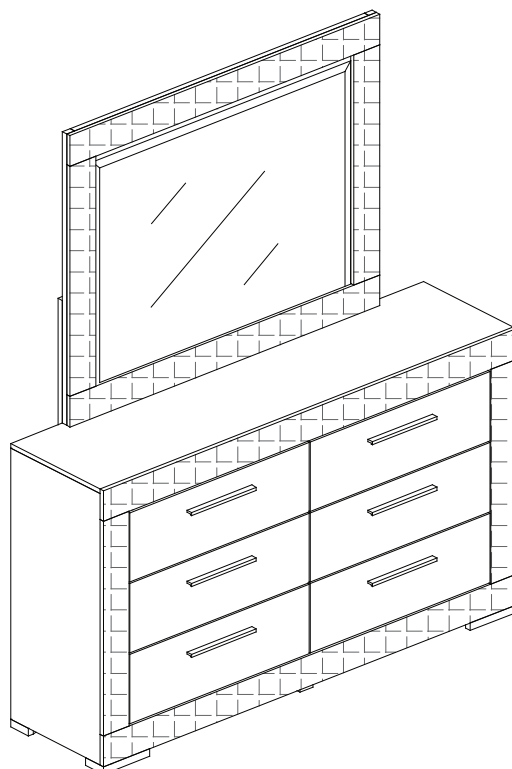

ITEM: **224974**

ASSEMBLY INSTRUCTIONS

STEP 1

STEP 2
COMPLETE