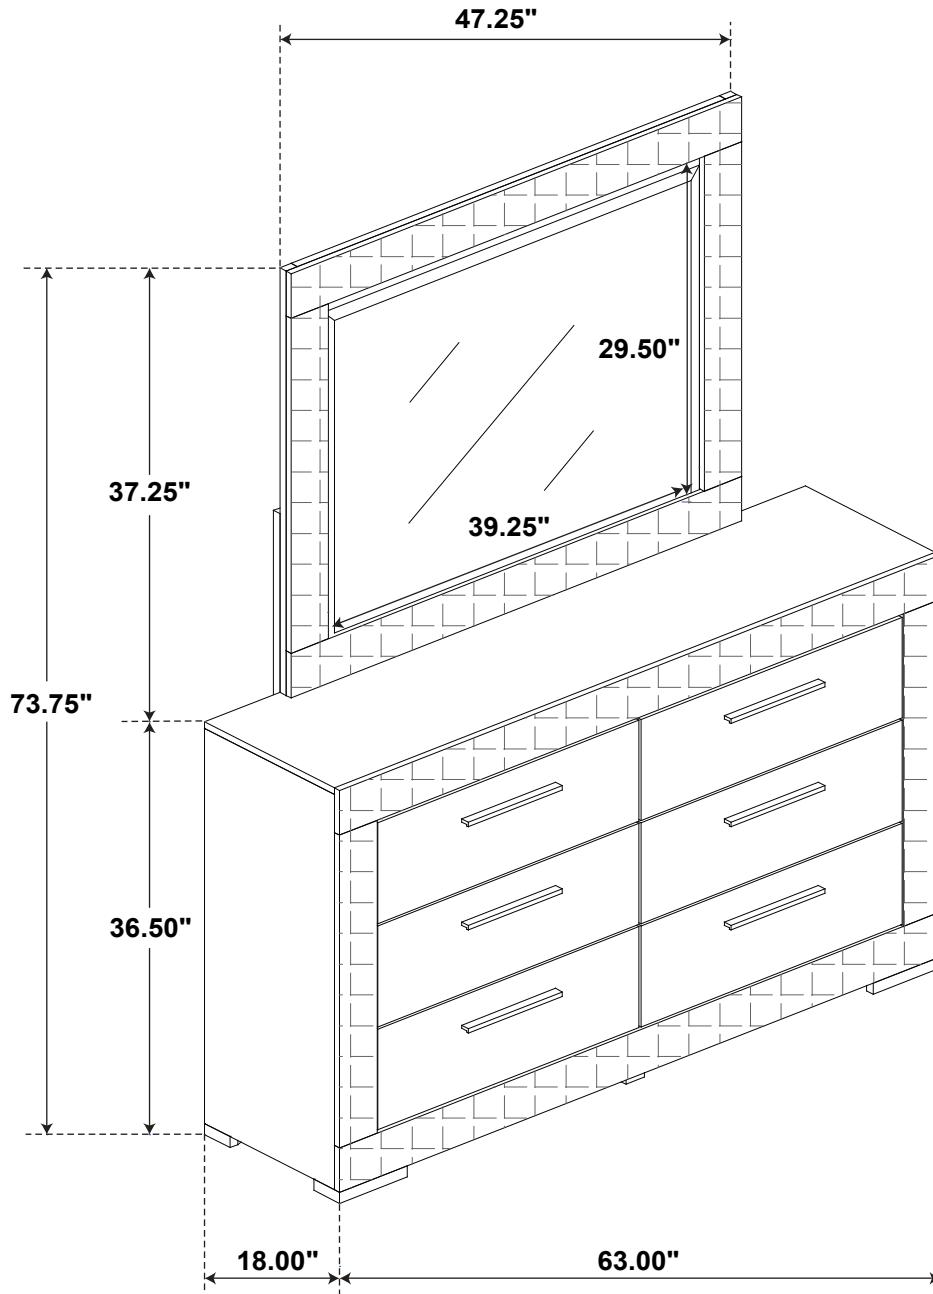

## PARTS IDENTIFICATION

A	MIRROR		1PC
B	MIRROR SUPPORT (PACKED WITH MIRROR)		2PCS
C	DRESSER *FROM BOX ITEM 224973		1PC

## HARDWARE IDENTIFICATION

1	ALLEN WRENCH (M4 x 65MM - BLK)		1PC
2	BOLT (M6 x 35MM - BLK)		8PCS
3	LOCK WASHER (1/4" x 12Ø - BLK)		8PCS
4	FLAT WASHER (1/4" x 19Ø - BLK)		8PCS

ITEM: **224974**

**ASSEMBLY INSTRUCTIONS**

**STEP 1**

**STEP 2**  
**COMPLETE**

ITEM: 224974

Note: Dimension tolerance  $\pm 5\%$