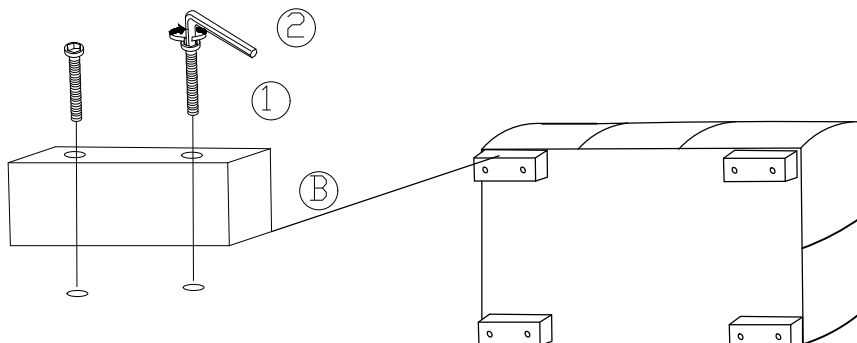

ASSEMBLY TIME

5 MINUTES

PARTS IDENTIFICATION

A OTTOMAN 1PC

B LEG 4PCS

HARDWARE IDENTIFICATION

1 LONG BOLT (M8*60MM) 8PCS

2 ALLEN WRENCH (5#) 1PC

ASSEMBLY INSTRUCTIONS

STEP 1

ITEM: **503974**

ASSEMBLY INSTRUCTIONS

PRODUCT DIMENSION

Note: Dimension tolerance $\pm 5\%$