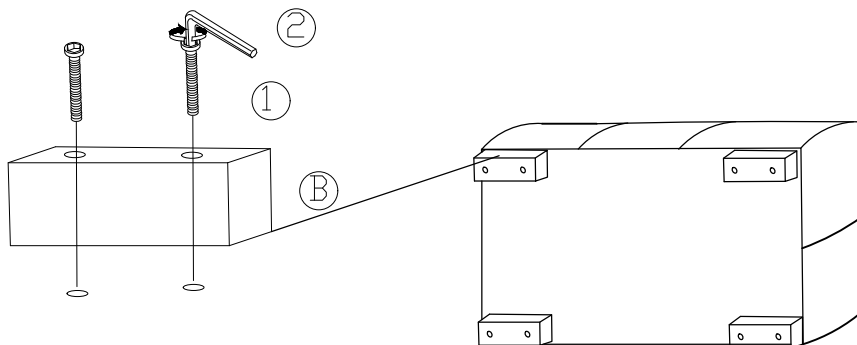

ASSEMBLY TIME

5 MINUTES

PARTS IDENTIFICATION

A OTTOMAN  1PC

B LEG  4PCS

HARDWARE IDENTIFICATION

1 LONG BOLT
(M8*60MM)  8PCS

2 ALLEN WRENCH
(5#)  1PC

ASSEMBLY INSTRUCTIONS

STEP 1

ITEM: **503984**

ASSEMBLY INSTRUCTIONS
PRODUCT DIMENSION

Note: Dimension tolerance $\pm 5\%$