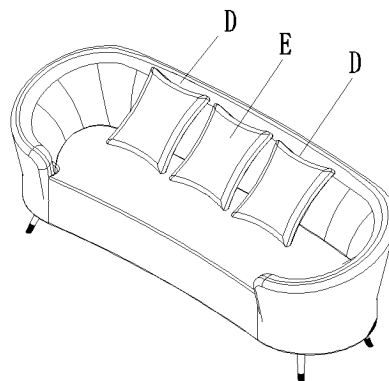

ASSEMBLY TIME

10 MINUTES

PARTS IDENTIFICATION

A	SOFA		1PC	B	LEG		5PCS
C	MIDDLE LEG		1PCS	D	PLUM PILLOW		2PCS
E	BEIGE PILLOW		1PCS				

HARDWARE IDENTIFICATION

1	BOLT		25PCS	2	ALLEN WRENCH (5#)		1PCS
---	------	--	-------	---	-------------------	--	------

STEP 1

STEP 2

ITEM:504837

ASSEMBLY INSTRUCTIONS

PRODUCT DIMENSION

Note: Dimension tolerance $\pm 5\%$