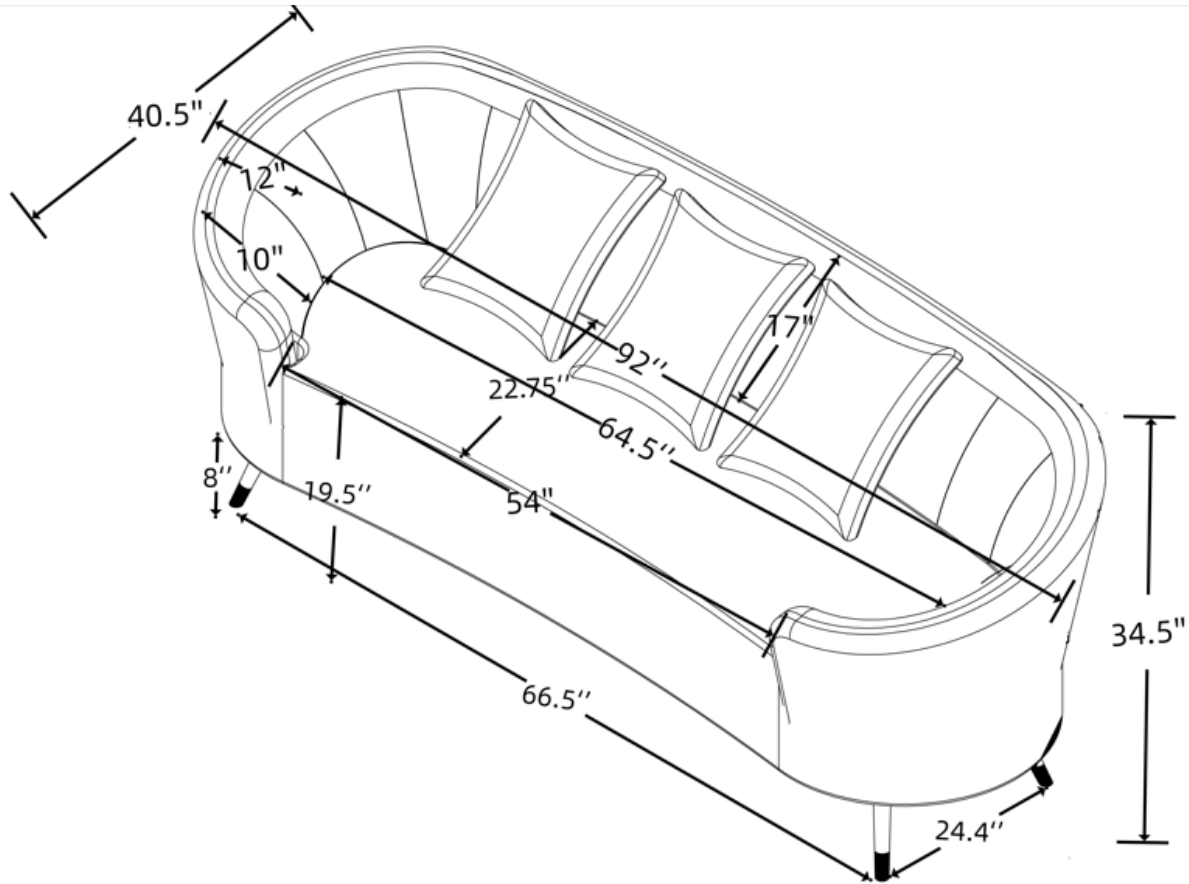

ASSEMBLY TIME

10 MINUTES

PARTS IDENTIFICATION

A	SOFA		1PC	B	LEG		5PCS
C	MIDDLE LEG		1PCS	D	PLUM PILLOW		2PCS
E	BEIGE PILLOW		1PCS				

HARDWARE IDENTIFICATION

1	BOLT		25PCS	2	ALLEN WRENCH (5#)		1PCS
---	------	--	-------	---	-------------------	--	------

STEP 1

STEP 2

ITEM:504837

ASSEMBLY INSTRUCTIONS

PRODUCT DIMENSION

Note: Dimension tolerance $\pm 5\%$