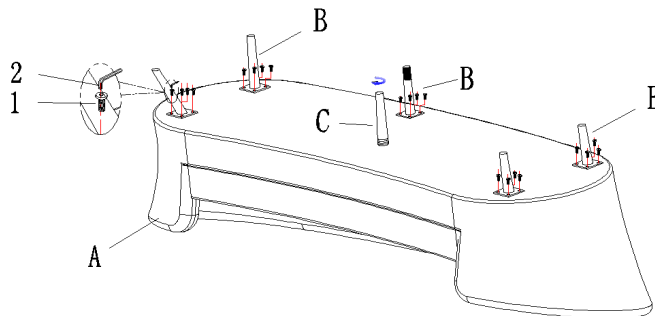

ASSEMBLY TIME

10 MINUTES

PARTS IDENTIFICATION

A	SOFA		1PC	B	LEG		5PCS
C	MIDDLE LEG		1PCS	D	PLUM PILLOW		2PCS
E	BEIGE PILLOW		1PCS				

HARDWARE IDENTIFICATION

1	BOLT		25PCS	2	ALLEN WRENCH (5#)		1PCS
---	------	--	-------	---	-------------------	--	------

STEP 1

STEP 2

ITEM:504837

ASSEMBLY INSTRUCTIONS

PRODUCT DIMENSION

Note: Dimension tolerance $\pm 5\%$