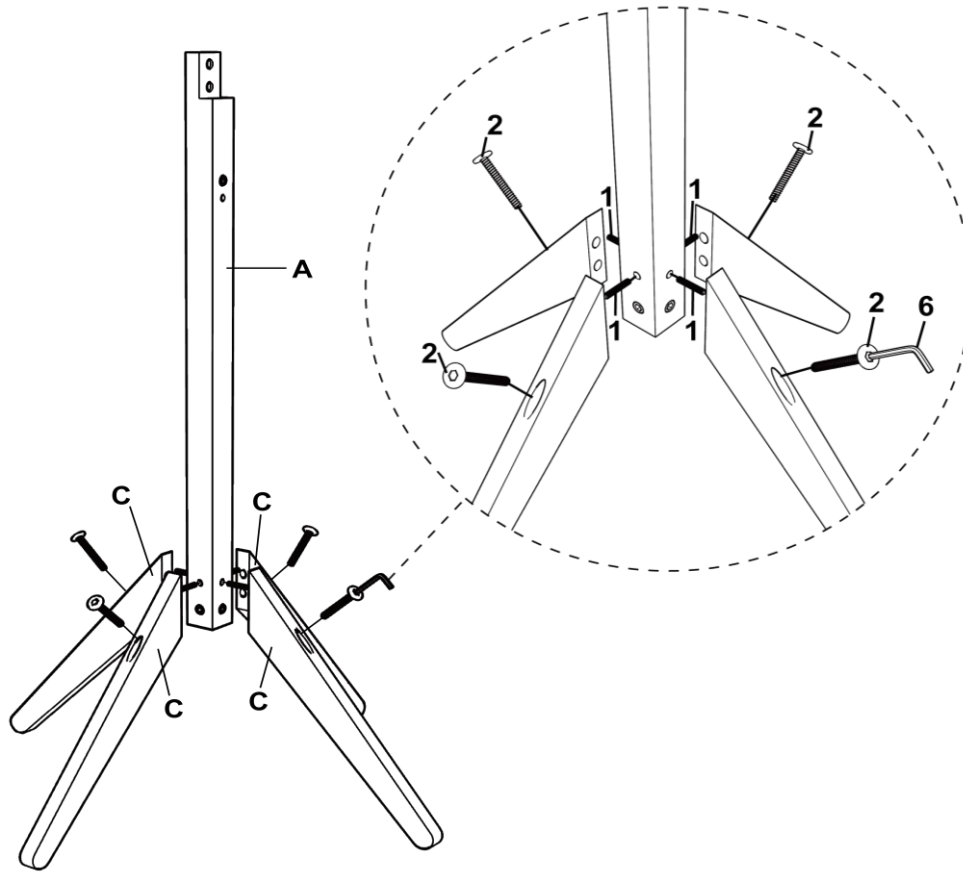

ITEM: **983272**

ASSEMBLY INSTRUCTIONS
STEP 1