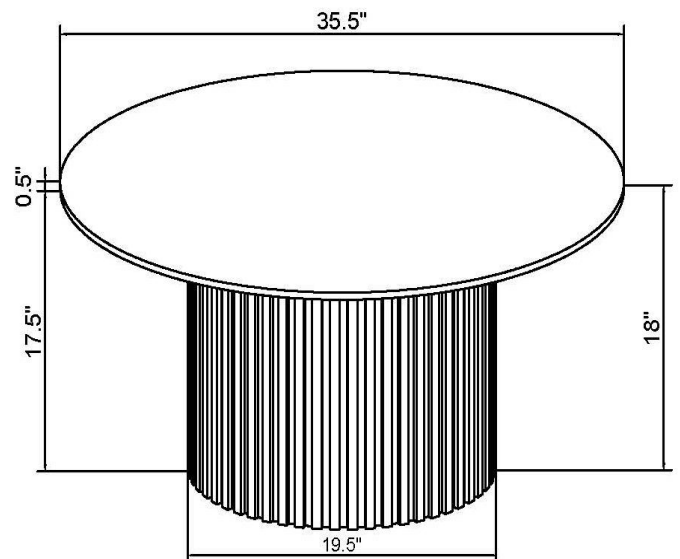

4 ALLEN KEY

1PC

1/4"

ITEM:708338

ASSEMBLY INSTRUCTIONS

STEP 1

1		4PCS
2		4PCS
3		4PCS
4		1PC

STEP 2 COMPLETE

STEP 3

Note: Dimension tolerance $\pm 5\%$