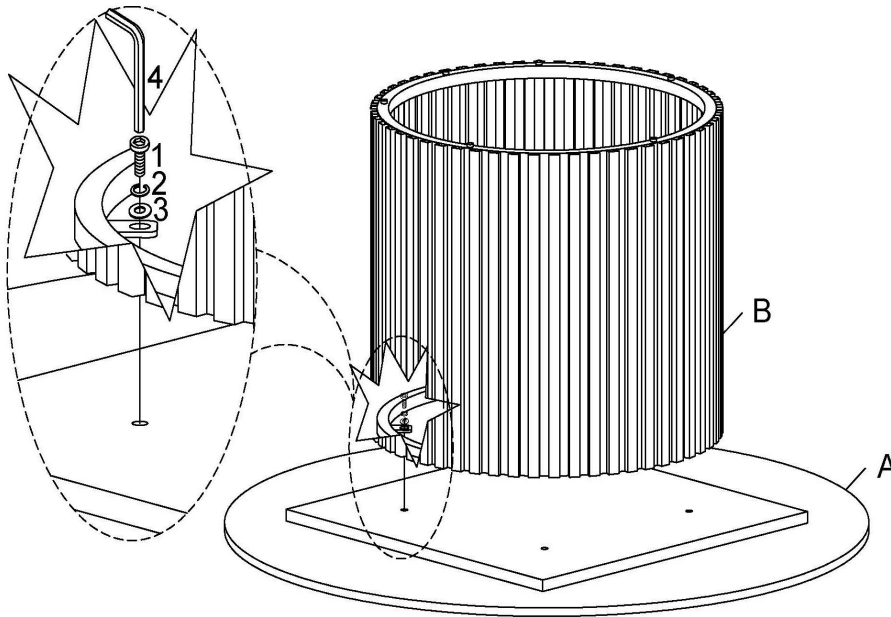

1 BOLT

4PCS

1/4"x5/8"

2 SPRING WASHER

4PCS

1/4"

3 WASHER

4PCS

4 ALLEN KEY

1PC

1/4"

ITEM:708338

ASSEMBLY INSTRUCTIONS

STEP 1

1		4PCS
2		4PCS
3		4PCS
4		1PC

STEP 2 COMPLETE

STEP 3

Note: Dimension tolerance $\pm 5\%$