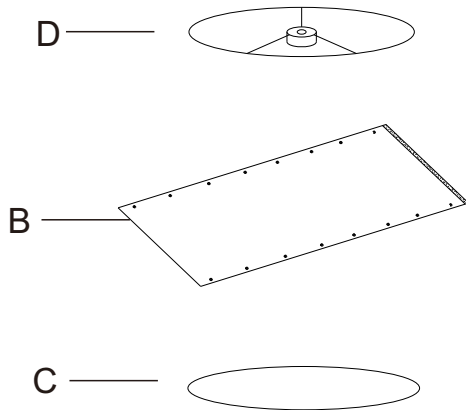

ASSEMBLY TIME

8 MINUTES

PARTS IDENTIFICATION

A LAMP BODY

1PC

B SHADE

1PC

C SHADE TOP RING

1PC

D SHADE BOTTOM RING

1PC

E HARP

1PC

ITEM :920241

ASSEMBLY INSTRUCTIONS

STEP1