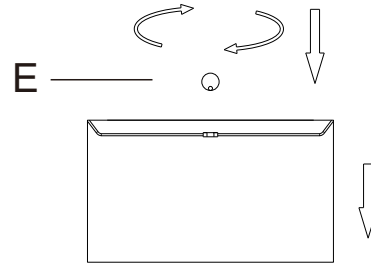

STEP2

STEP3

STEP4

As a safety feature, and to reduce the risk of electric shock, this portable lamp includes a polarized plug (one blade is wider than the other). The plug will fit into a polarized outlet in a single direction only. If the plug does not fit fully in the outlet, reverse the plug and try again. If it still does not fit, contact a qualified electrician. DO NOT use with an extension cord unless, can be fully inserted. DO NOT alter the plug

FLOOR LAMP:TYPE A LED BULB 9W

ITEM :920241

ASSEMBLY INSTRUCTIONS

STEP 5

STEP 6

STEP 7

As a safety feature, and to reduce the risk of electric shock, this portable lamp includes a polarized plug (one blade is wider than the other). The plug will fit into a polarized outlet in a single direction only. If the plug does not fit fully in the outlet, reverse the plug and try again. If it still does not fit, contact a qualified electrician. DO NOT use with an extension cord unless, can be fully inserted. DO NOT alter the plug