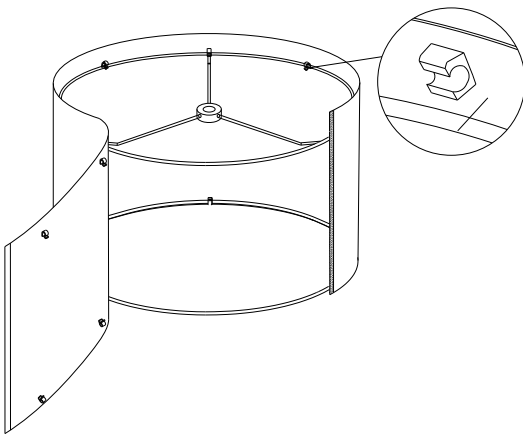

ASSEMBLY TIME

8 MINUTES

PARTS IDENTIFICATION

A LAMP BODY

1PC

B SHADE

1PC

C SHADE TOP RING

1PC

D SHADE BOTTOM RING

1PC

E HARP

1PC

ITEM :920241

ASSEMBLY INSTRUCTIONS

STEP1

STEP2

STEP3

STEP4

As a safety feature, and to reduce the risk of electric shock, this portable lamp includes a polarized plug (one blade is wider than the other). The plug will fit into a polarized outlet in a single direction only. If the plug does not fit fully in the outlet, reverse the plug and try again. If it still does not fit, contact a qualified electrician. DO NOT use with an extension cord unless, can be fully inserted. DO NOT alter the plug