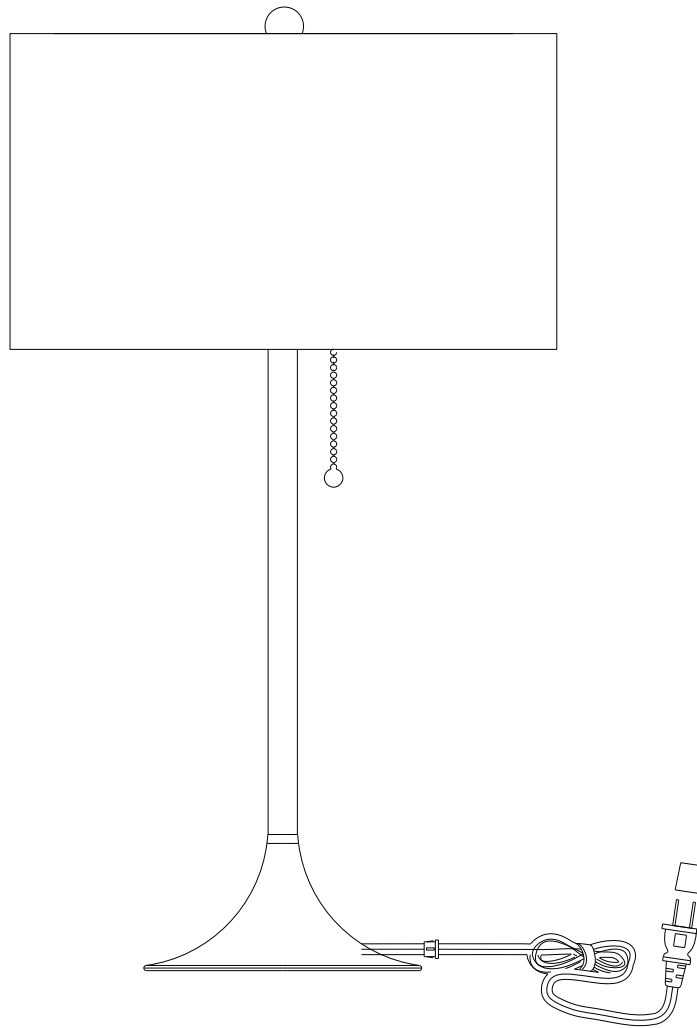

ASSEMBLY INSTRUCTIONS
COASTER FINE FURNITURE

Fine Furniture for every stage of life

REVISION ON:01/04/2024

920241
TABLE LAMP

ITEM :920241

ASSEMBLY INSTRUCTIONS

ASSEMBLY TIPS:

1. Remove hardware from box and sort by size.
2. Please check to see that all hardware and parts are present prior to start of assembly.
3. Please follow attached instructions in the same sequence as numbered to assure fast & easy assembly.

ASSEMBLY TIME

8 MINUTES

PARTS IDENTIFICATION

A LAMP BODY

1PC

B SHADE

1PC

C SHADE TOP RING

STEP2

STEP3

STEP4

As a safety feature, and to reduce the risk of electric shock, this portable lamp includes a polarized plug (one blade is wider than the other). The plug will fit into a polarized outlet in a single direction only. If the plug does not fit fully in the outlet, reverse the plug and try again. If it still does not fit, contact a qualified electrician. DO NOT use with an extension cord unless, can be fully inserted. DO NOT alter the plug

FLOOR LAMP:TYPE A LED BULB 9W

ITEM :920241

Note : Dimension tolerance $\pm 5\%$