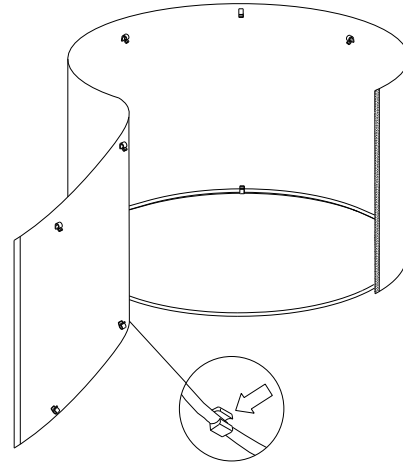

ASSEMBLY TIME

8 MINUTES

PARTS IDENTIFICATION

A LAMP BODY

1PC

B SHADE

1PC

C SHADE TOP RING

1PC

D SHADE BOTTOM RING

1PC

E HARP

1PC

ITEM :920241

ASSEMBLY INSTRUCTIONS

STEP1

STEP2

STEP3

STEP4

As a safety feature, and to reduce the risk of electric shock, this portable lamp includes a polarized plug (one blade is wider than the other). The plug will fit into a polarized outlet in a single direction only. If the plug does not fit fully in the outlet, reverse the plug and try again. If it still does not fit, contact a qualified electrician. DO NOT use with an extension cord unless, can be fully inserted. DO NOT alter the plug