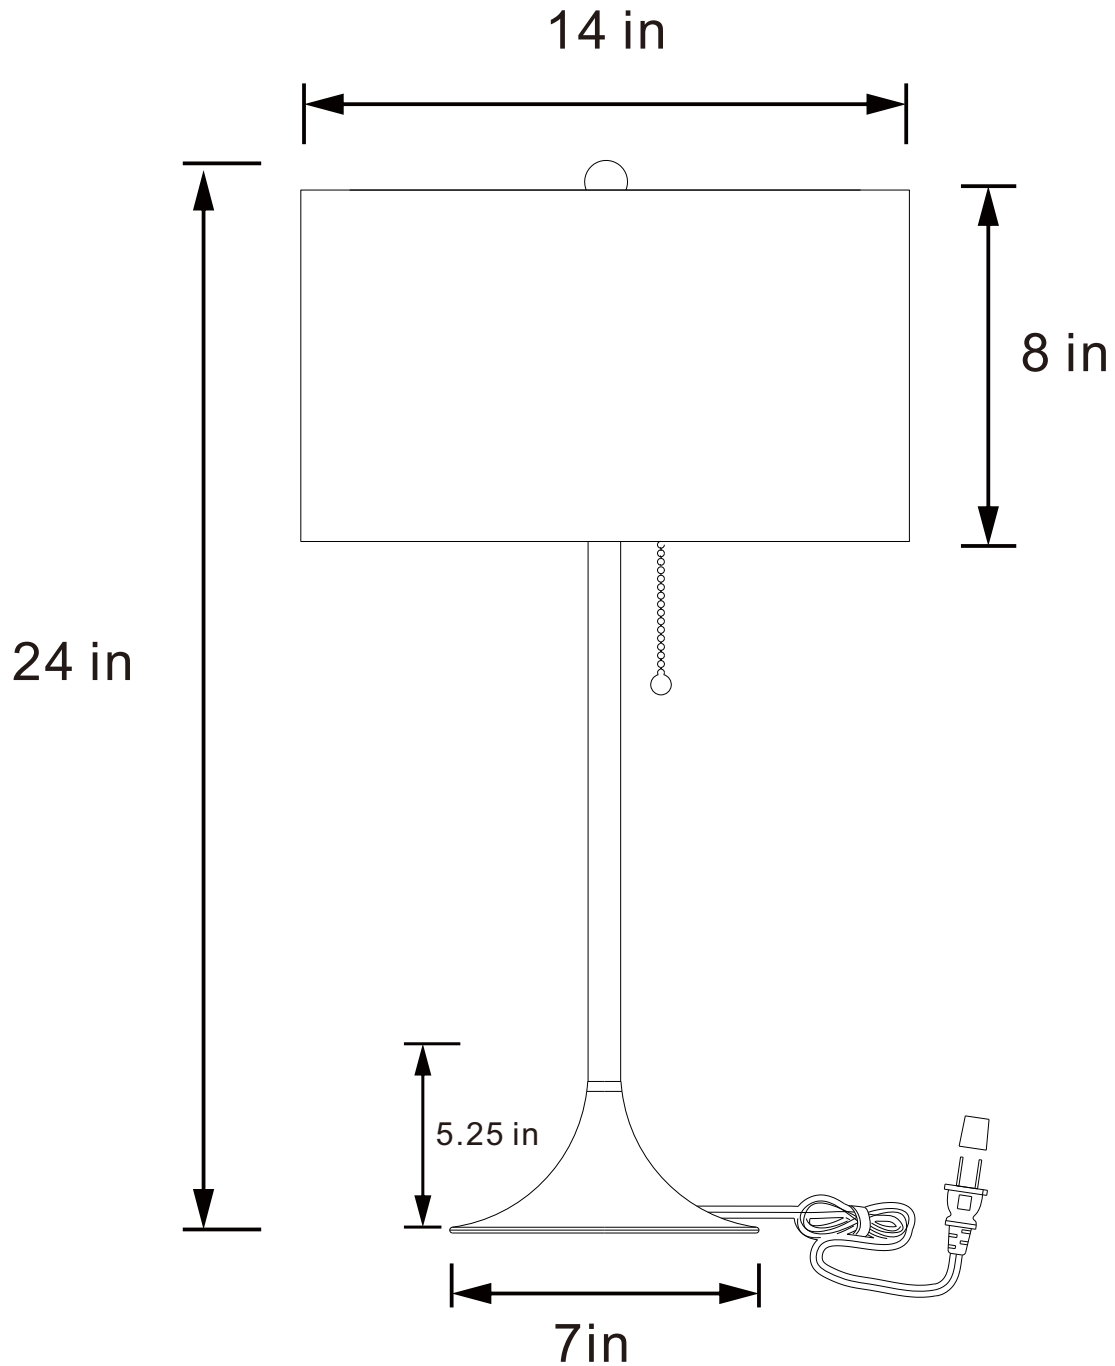

STEP2

STEP3

STEP4

As a safety feature, and to reduce the risk of electric shock, this portable lamp includes a polarized plug (one blade is wider than the other). The plug will fit into a polarized outlet in a single direction only. If the plug does not fit fully in the outlet, reverse the plug and try again. If it still does not fit, contact a qualified electrician. DO NOT use with an extension cord unless, can be fully inserted. DO NOT alter the plug

FLOOR LAMP:TYPE A LED BULB 9W

ITEM :920241

ASSEMBLY INSTRUCTIONS

STEP 5

STEP 6

STEP 7

As a safety feature, and to reduce the risk of electric shock, this portable lamp includes a polarized plug (one blade is wider than the other). The plug will fit into a polarized outlet in a single direction only. If the plug does not fit fully in the outlet, reverse the plug and try again. If it still does not fit, contact a qualified electrician. DO NOT use with an extension cord unless, can be fully inserted. DO NOT alter the plug

FLOOR LAMP:TYPE A LED BULB 9W

ITEM :920241

Note : Dimension tolerance $\pm 5\%$