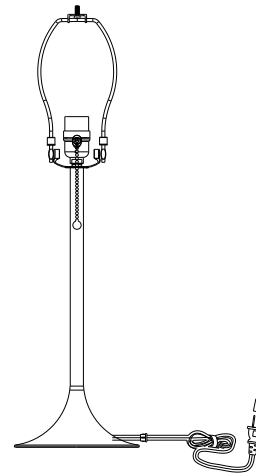

ASSEMBLY TIME

8 MINUTES

PARTS IDENTIFICATION

A LAMP BODY

1PC

B SHADE

1PC

C SHADE TOP RING

STEP2

STEP3

STEP4

As a safety feature, and to reduce the risk of electric shock, this portable lamp includes a polarized plug (one blade is wider than the other). The plug will fit into a polarized outlet in a single direction only. If the plug does not fit fully in the outlet, reverse the plug and try again. If it still does not fit, contact a qualified electrician. DO NOT use with an extension cord unless, can be fully inserted. DO NOT alter the plug

FLOOR LAMP:TYPE A LED BULB 9W

ITEM :920241

ASSEMBLY INSTRUCTIONS

STEP 5

STEP 6

STEP 7

As a safety feature, and to reduce the risk of electric shock, this portable lamp includes a polarized plug (one blade is wider than the other). The plug will fit into a polarized outlet in a single direction only. If the plug does not fit fully in the outlet, reverse the plug and try again. If it still does not fit, contact a qualified electrician. DO NOT use with an extension cord unless, can be fully inserted. DO NOT alter the plug

FLOOR LAMP:TYPE A LED BULB 9W

ITEM :920241

Note : Dimension tolerance $\pm 5\%$