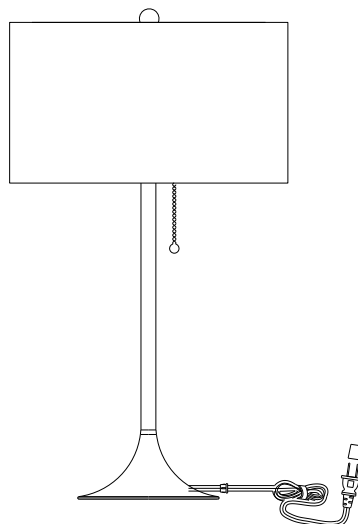

1PC

D SHADE BOTTOM RING

1PC

E HARP

1PC

ITEM :920241

ASSEMBLY INSTRUCTIONS

STEP1

STEP2

STEP3

STEP4

As a safety feature, and to reduce the risk of electric shock, this portable lamp includes a polarized plug (one blade is wider than the other). The plug will fit into a polarized outlet in a single direction only. If the plug does not fit fully in the outlet, reverse the plug and try again. If it still does not fit, contact a qualified electrician. DO NOT use with an extension cord unless, can be fully inserted. DO NOT alter the plug

FLOOR LAMP:TYPE A LED BULB 9W

ITEM :920241

ASSEMBLY INSTRUCTIONS

STEP 5

STEP 6

STEP 7

As a safety feature, and to reduce the risk of electric shock, this portable lamp includes a polarized plug (one blade is wider than the other). The plug will fit into a polarized outlet in a single direction only. If the plug does not fit fully in the outlet, reverse the plug and try again. If it still does not fit, contact a qualified electrician. DO NOT use with an extension cord unless, can be fully inserted. DO NOT alter the plug

FLOOR LAMP:TYPE A LED BULB 9W

ITEM :920241

Note : Dimension tolerance $\pm 5\%$