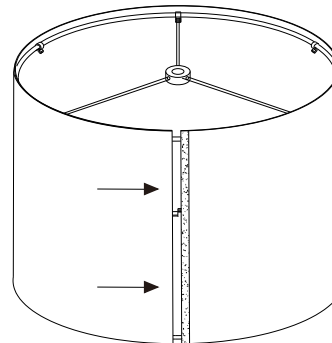

STEP4

As a safety feature, and to reduce the risk of electric shock, this portable lamp includes a polarized plug (one blade is wider than the other). The plug will fit into a polarized outlet in a single direction only. If the plug does not fit fully in the outlet, reverse the plug and try again. If it still does not fit, contact a qualified electrician. DO NOT use with an extension cord unless, can be fully inserted. DO NOT alter the plug

FLOOR LAMP:TYPE A LED BULB 9W