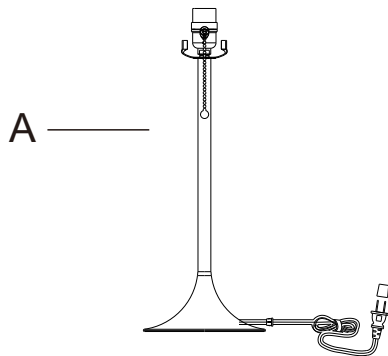

ASSEMBLY TIME

8 MINUTES

PARTS IDENTIFICATION

A LAMP BODY

1PC

B SHADE

1PC

C SHADE TOP RING

1PC

D SHADE BOTTOM RING

1PC

E HARP

1PC

ITEM :920241

ASSEMBLY INSTRUCTIONS

STEP1

STEP2

STEP3

STEP4

As a safety feature, and to reduce the risk of electric shock, this portable lamp includes a polarized plug (one blade is wider than the other). The plug will fit into a polarized outlet in a single direction only. If the plug does not fit fully in the outlet, reverse the plug and try again. If it still does not fit, contact a qualified electrician. DO NOT use with an extension cord unless, can be fully inserted. DO NOT alter the plug

FLOOR LAMP:TYPE A LED BULB 9W

ITEM :920241

ASSEMBLY INSTRUCTIONS

STEP 5

STEP 6

STEP 7

As a safety feature, and to reduce the risk of electric shock, this portable lamp includes a polarized plug (one blade is wider than the other). The plug will fit into a polarized outlet in a single direction only. If the plug does not fit fully in the outlet, reverse the plug and try again. If it still does not fit, contact a qualified electrician. DO NOT use with an extension cord unless, can be fully inserted. DO NOT alter the plug